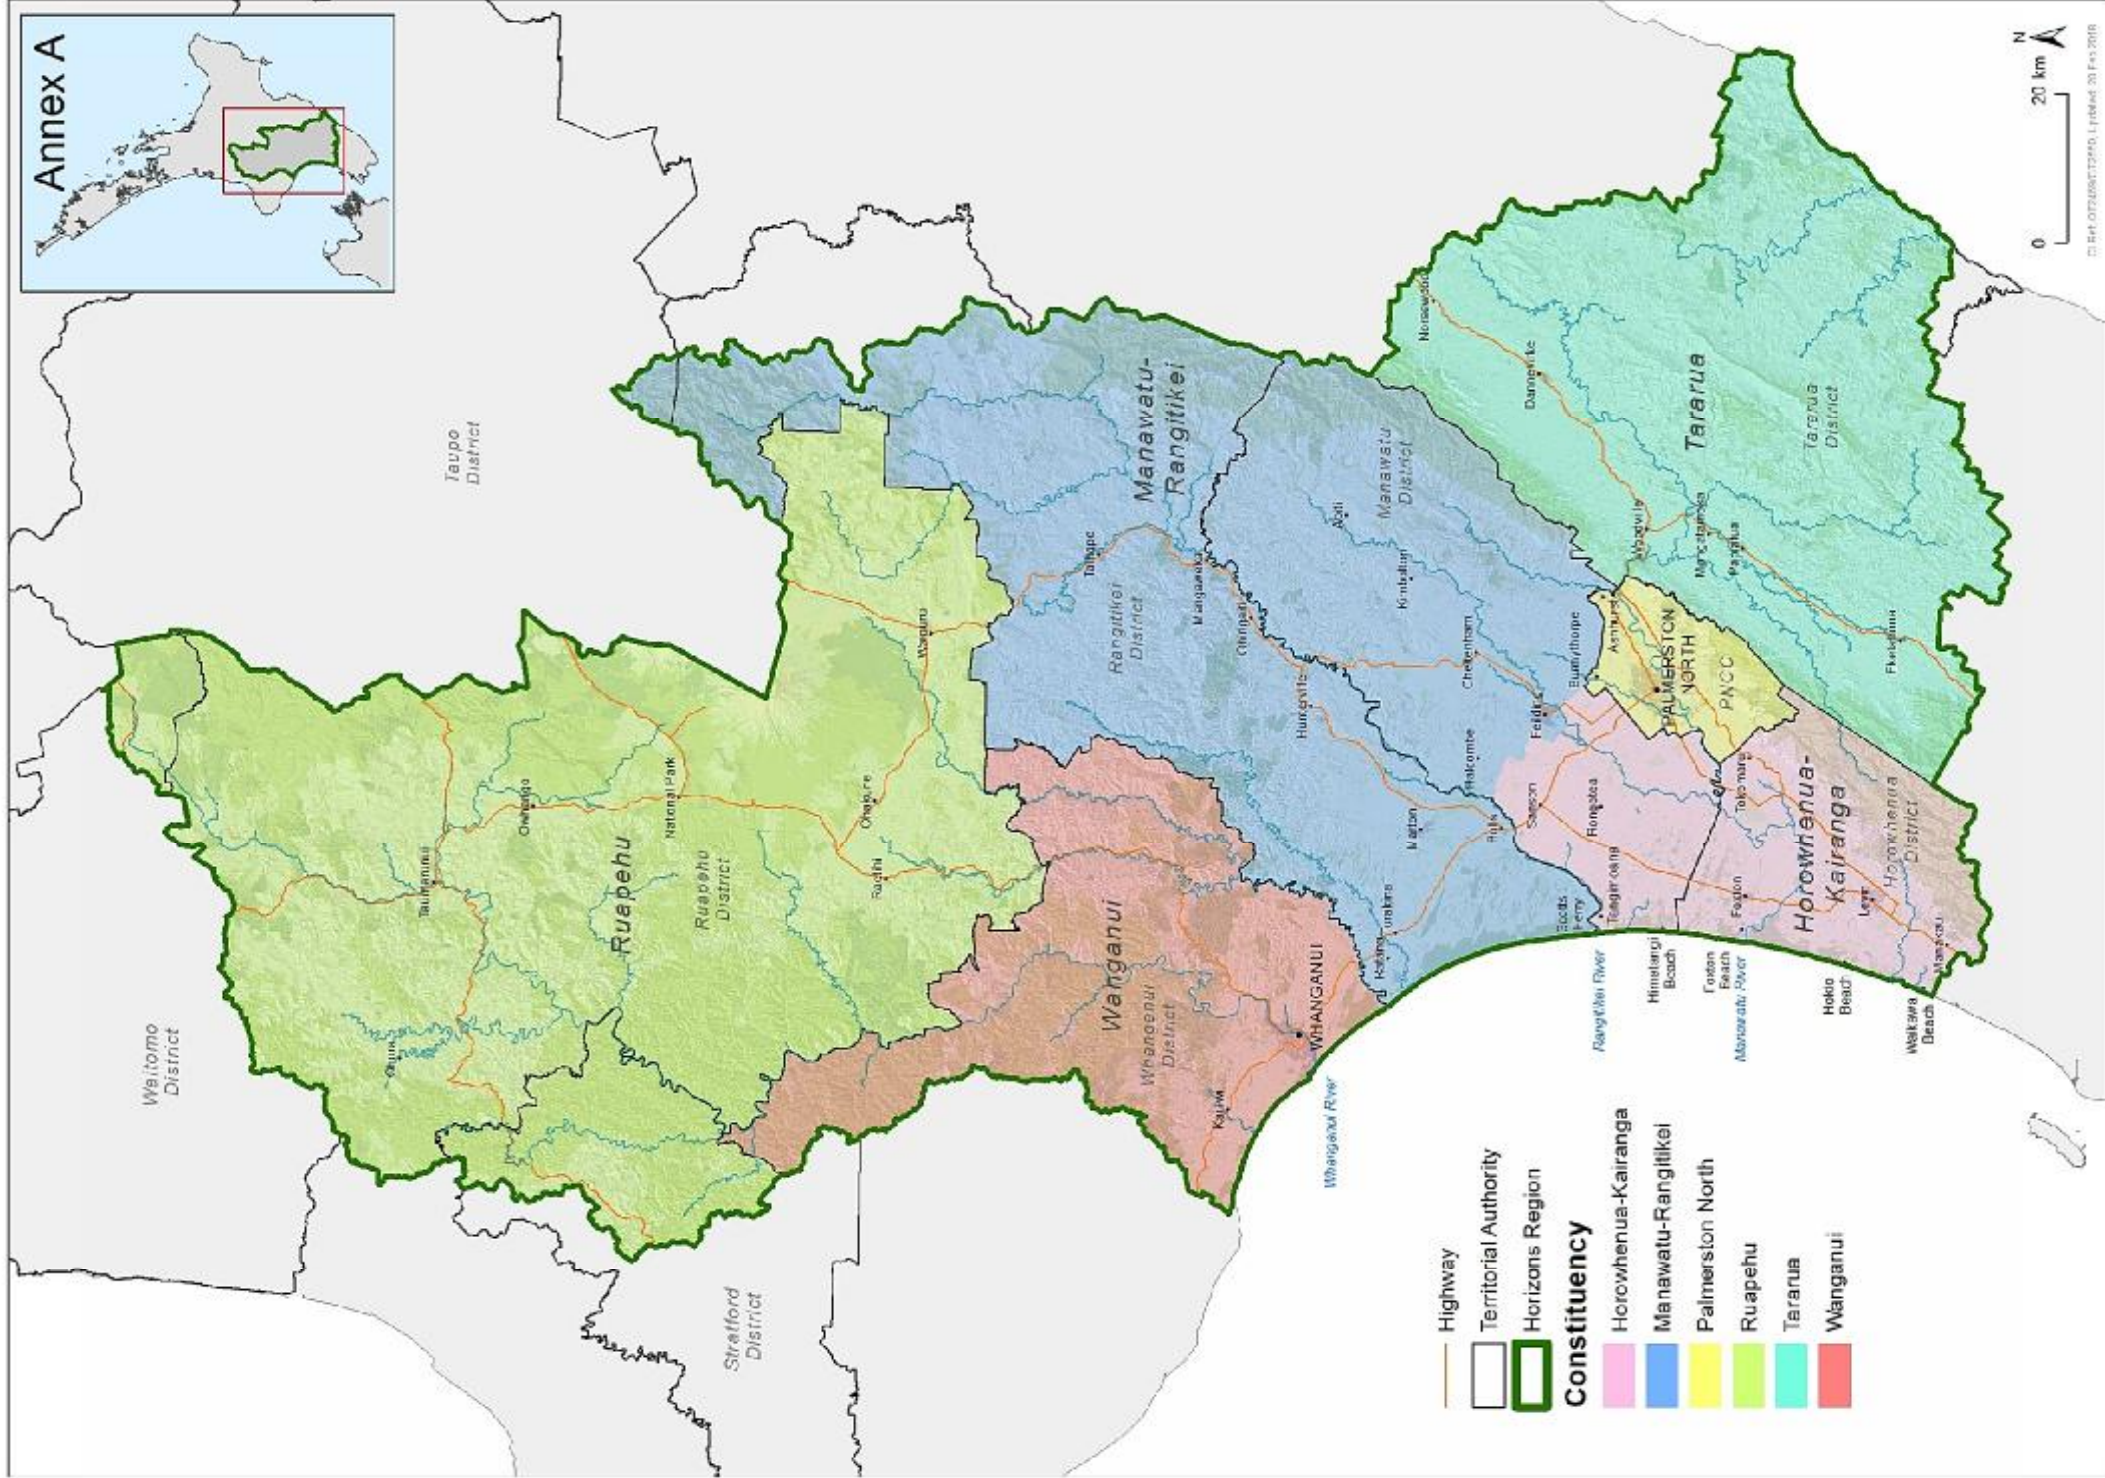

Annex A

Legend

- Highway
- Territorial Authority
- Horizons Region
- Constituency**
- Horowhenua-Kairanga
- Manawatu-Rangitikei
- Palmerston North
- Ruapehu
- Taranaki
- Wanganui