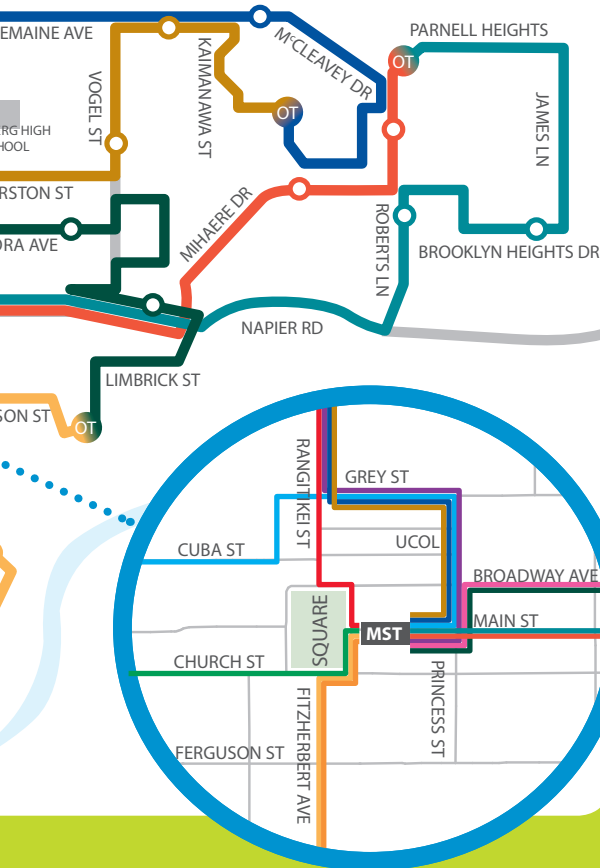

On the following page is a map of Palmerston North with the bus routes marked. All routes are complete loops. Once the bus departs the Main St Terminal (MST) it will travel in either a clockwise or anticlockwise direction until it arrives back at the Main St Terminal. Routes take approximately 35-40 minutes to complete. The colour of the route name corresponds with the route colour on the map, indicating the direction the bus will travel when departing the Main St Terminal. (For Summerhill services please see separate timetable).

I need to catch two buses to get across town, do I have to pay two fares?

As long as you are catching your second bus within one hour of your original trip you simply need to have your original ticket with you and show it to the next driver. Transfers are not valid for return trips.

PALMERSTON NORTH

ROUTES

- | | |
|--|--|
|  1 Awapuni |  8 Roslyn |
|  2 Rugby |  9 Rangiora |
|  3 Highbury |  10 Brightwater |
|  4 Takaro |  31 Fernlea |
|  5 Cloverlea |  32 Heights |
|  6 Milson |  Timing Points |
|  7 Rhodes |  Outer Terminals (OT) |

All routes are complete loops, once the bus departs the Main St terminal (MST), it will travel in either a clockwise or anticlockwise direction until it arrives back at the Main St terminal.

GRAB-A GoCard!