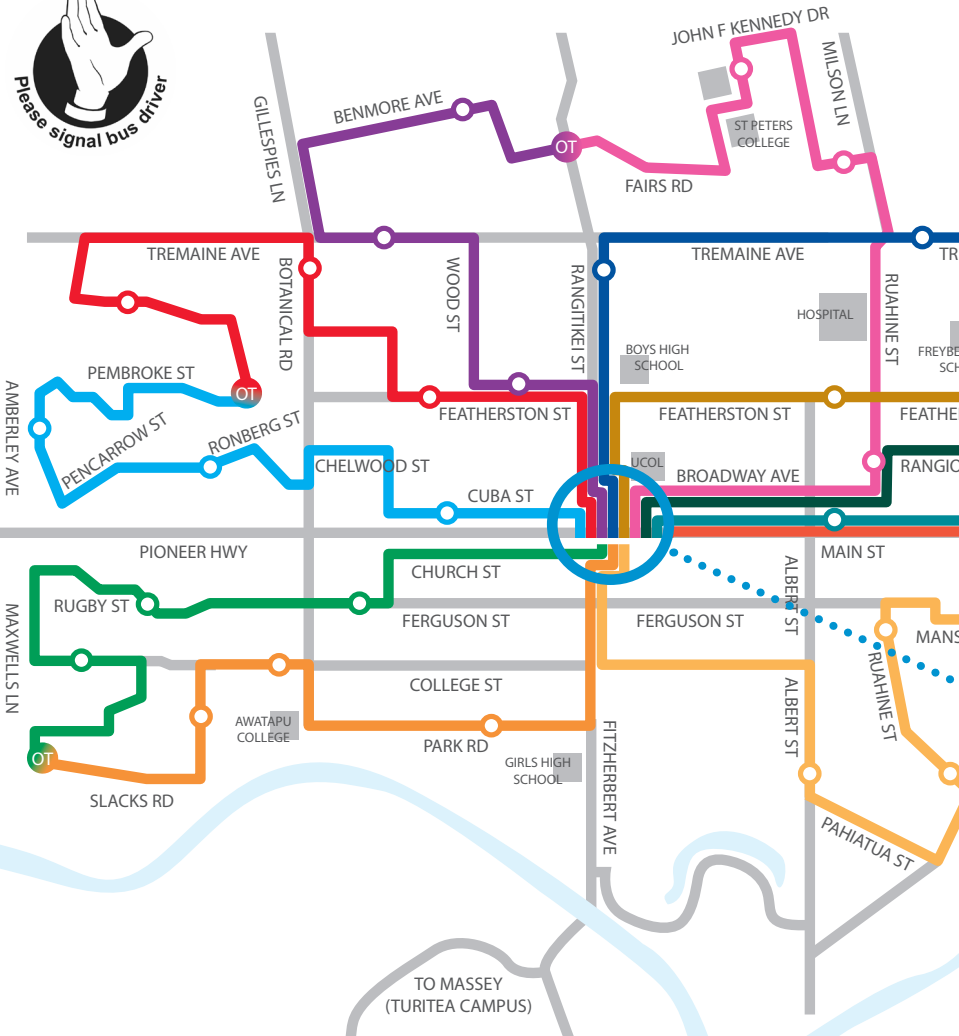

PALMERSTON NORTH