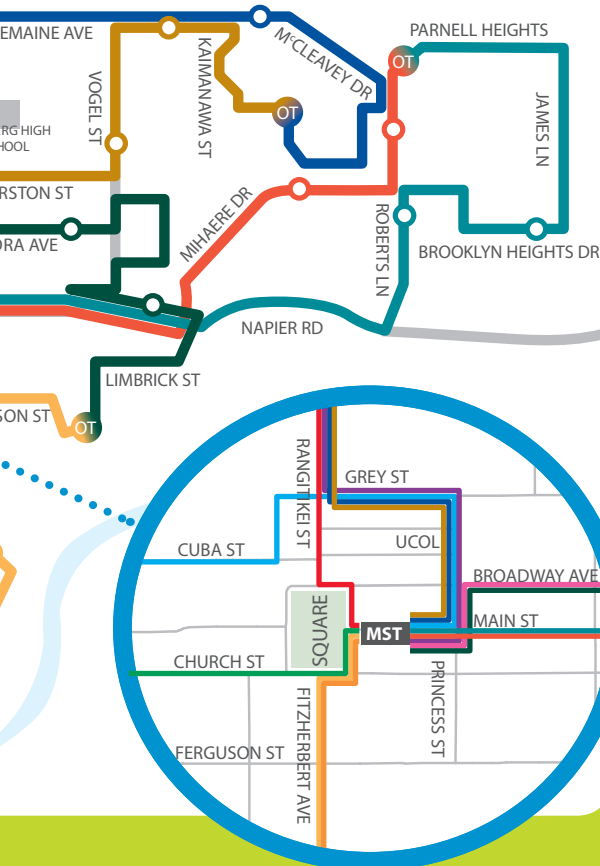

On the following page is a map of Palmerston North with the bus routes marked. All routes are complete loops. Once the bus departs the Main St Terminal (MST) it will travel in either a clockwise or anticlockwise direction until it arrives back at the Main St Terminal. Routes take approximately 35-40 minutes to complete. The colour of the route name corresponds with the route colour on the map, indicating the direction the bus will travel when departing the Main St Terminal. (For Summerhill services please see separate timetable).

I need to catch two buses to get across town, do I have to pay two fares?

As long as you are catching your second bus within one hour of your original trip you simply need to have your original ticket with you and show it to the next driver. Transfers are not valid for return trips.

PALMERSTON NORTH

ROUTES

- | | |
|--|--|
|  1 Awapuni |  8 Roslyn |
|  2 Rugby |  9 Rangiora |
|  3 Highbury |  10 Brightwater |
|  4 Takaro |  31 Fernlea |
|  5 Cloverlea |  32 Heights |
|  6 Milson |  Timing Points |
|  7 Rhodes |  Outer Terminals (OT) |

All routes are complete loops, once the bus departs the Main St terminal (MST), it will travel in either a clockwise or anticlockwise direction until it arrives back at the Main St terminal.

GRAB-A GoCard!