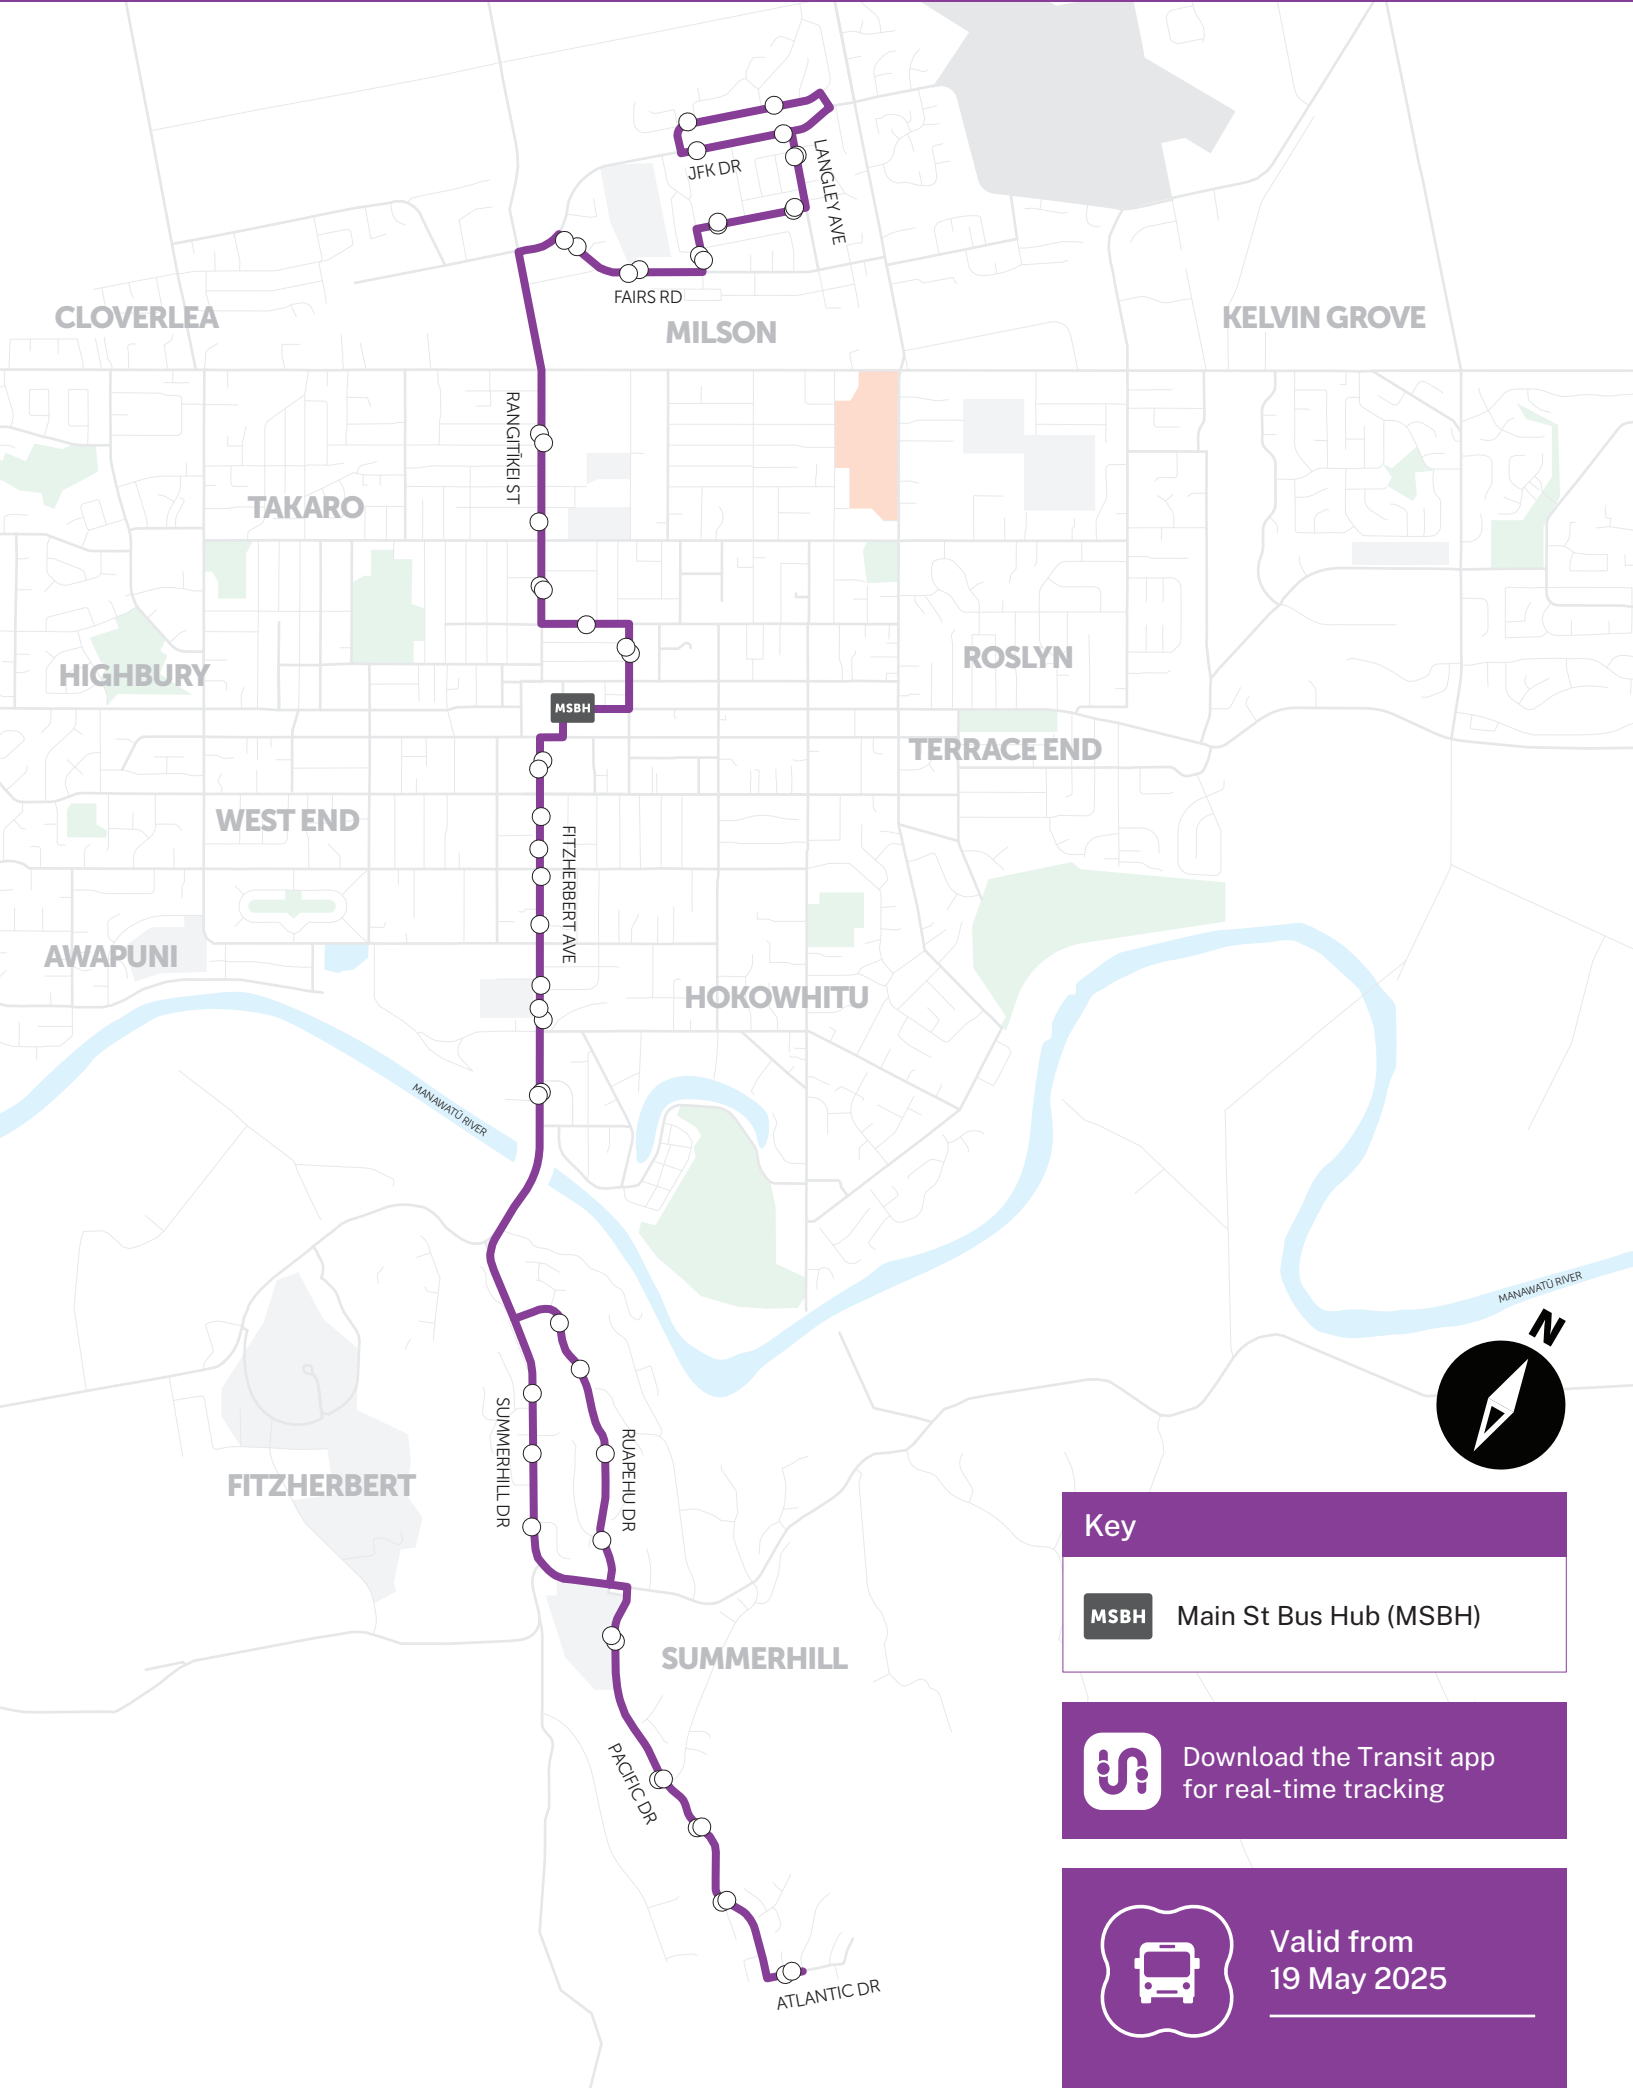

Route 105 Milson – Summerhill

Key

Main St Bus Hub (MSBH)

Download the Transit app for real-time tracking

Valid from
19 May 2025