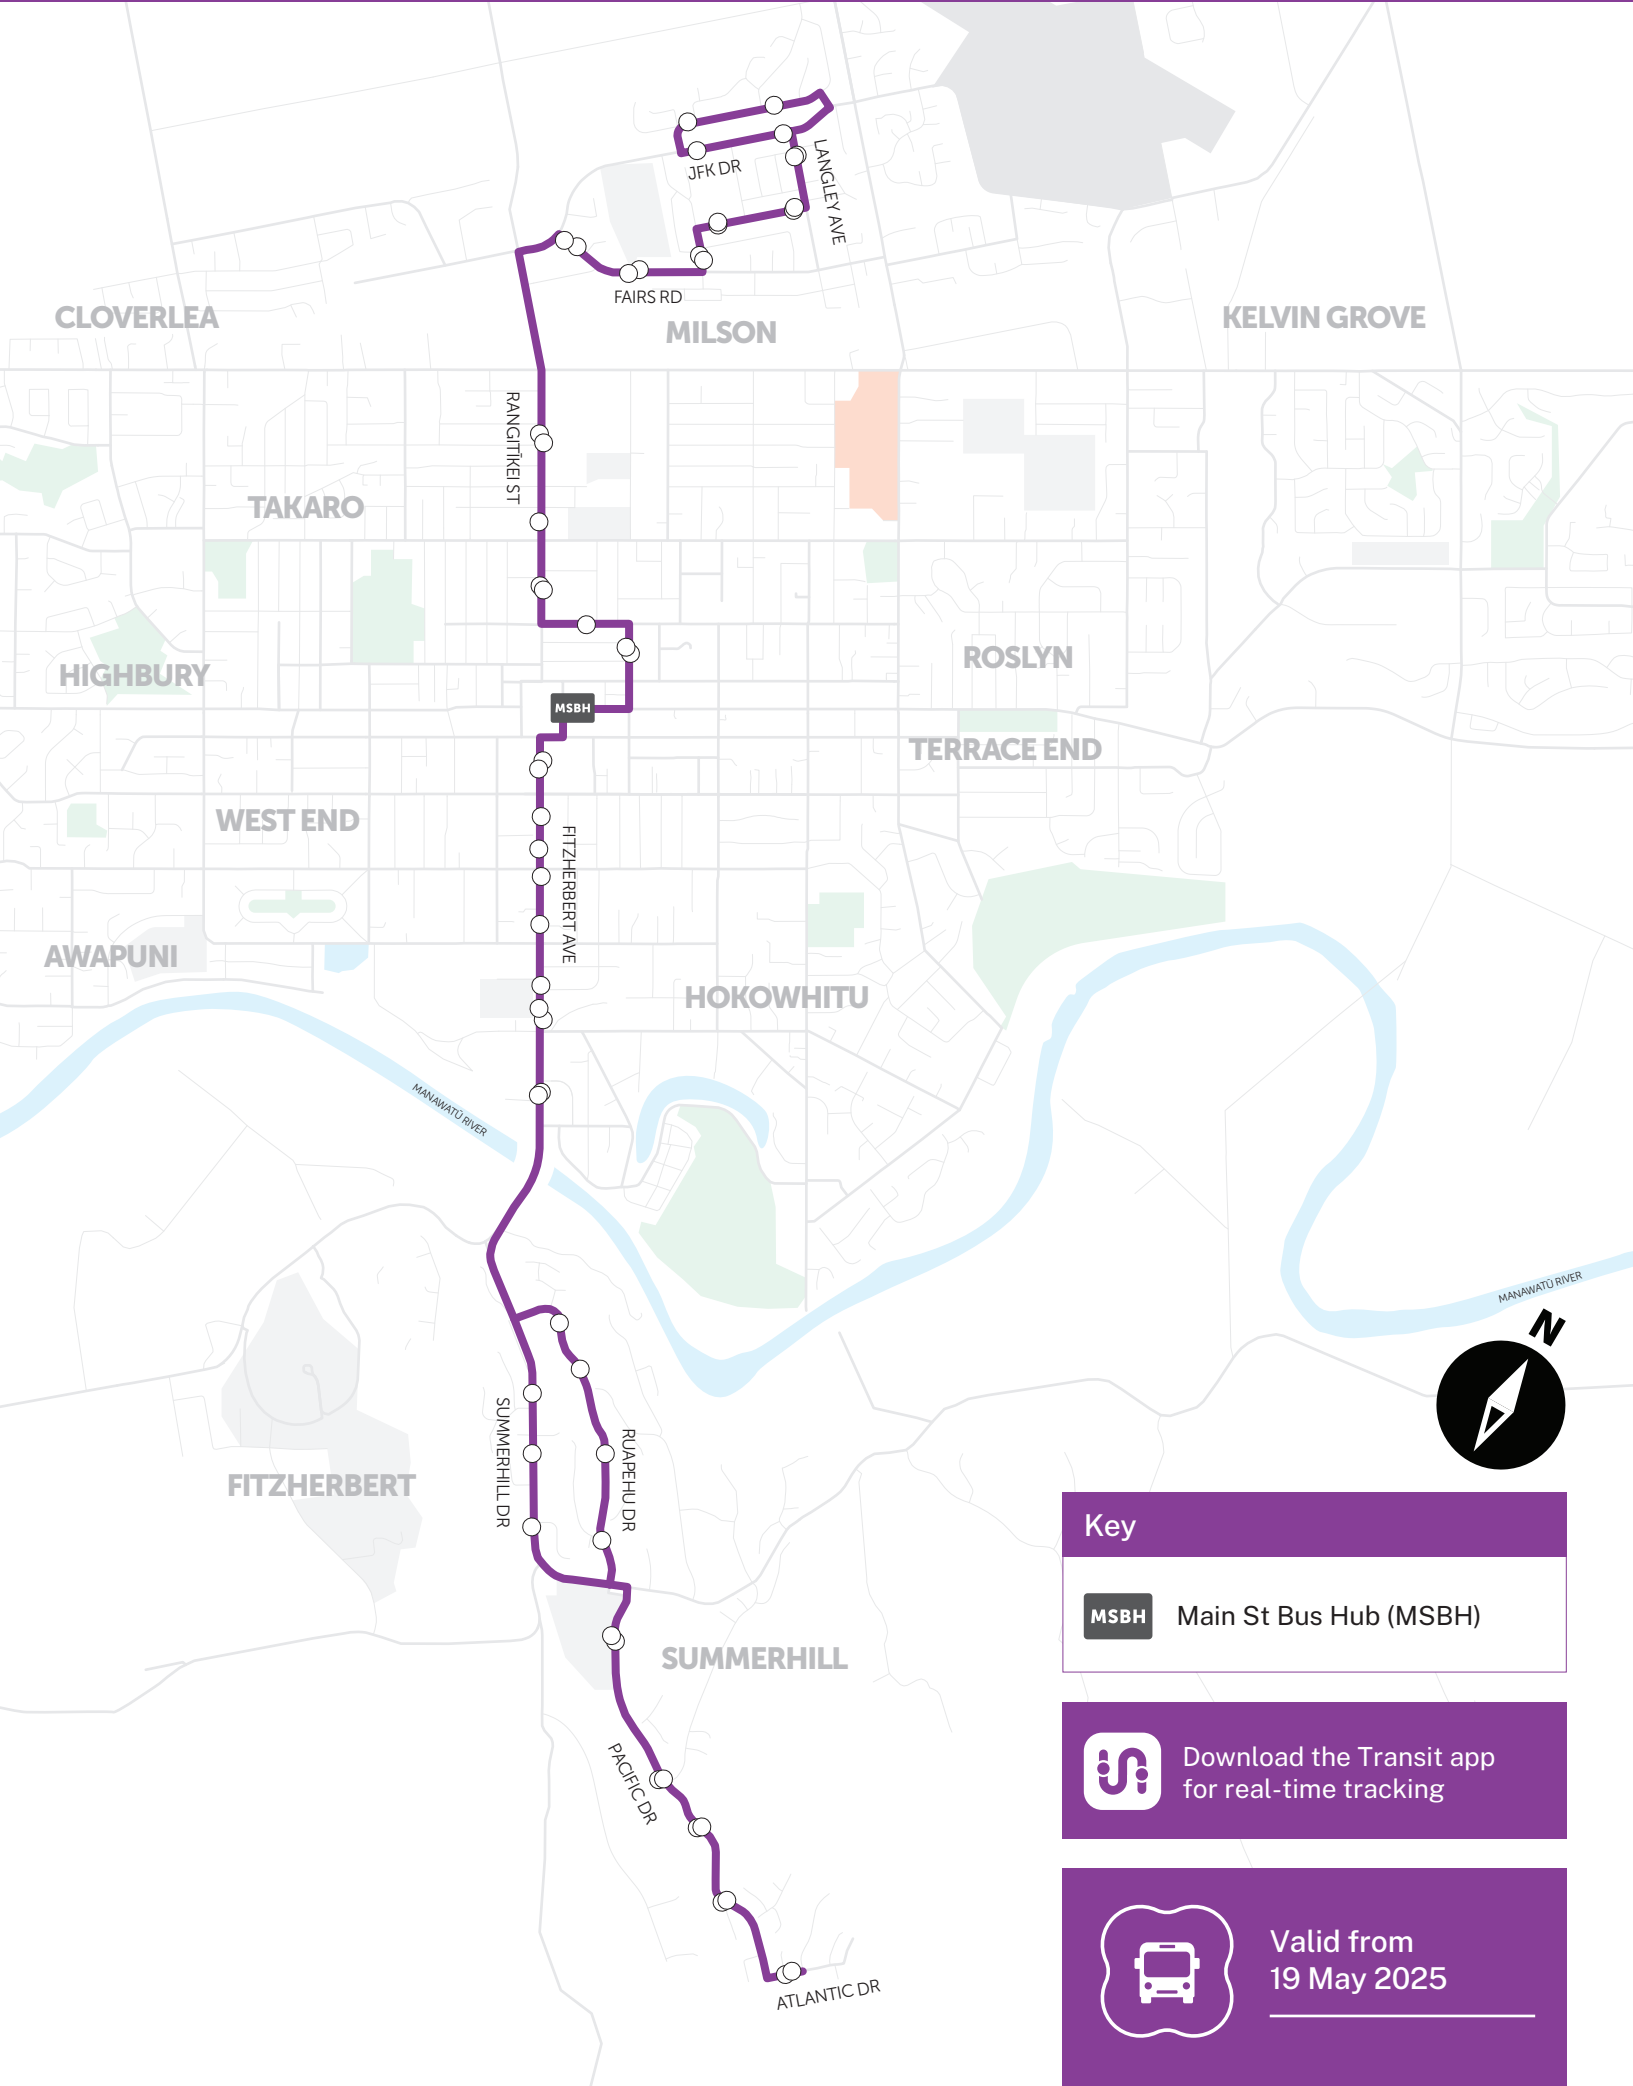

Route 105 Milson – Summerhill

Key

MSBH Main St Bus Hub (MSBH)

Download the Transit app for real-time tracking

Valid from
19 May 2025

105

To Milson

Connects to:												
Bus route	●	●	●	●	●	●	●	●	○	○	○	○
Bus stops	12 Atlantic Dr	IPU New Zealand - Pacific Dr	34 Summerhill Dr	PNGHS - 246 Fitzherbert Ave	Toyworld - 50 Fitzherbert Ave	MSBH - Platform 2	UCOL - Manawatū Campus	355 Rangitīkei St	132 Fairs Rd	St Peter's College - Holdsworth Ave	16 Langley Ave	Apollo Park
First bus AM	6:30	6:34	6:36	6:39	6:43	6:44	6:45	6:49	6:53	6:54	6:55	6:58
AM	7:00	7:04	7:06	7:09	7:13	7:14	7:15	7:19	7:23	7:24	7:25	7:28
	7:15	7:19	7:22	7:26	7:31	7:33	7:35	7:40	7:44	7:45	7:46	7:49
	7:30	7:34	7:37	7:41	7:46	7:48	7:50	7:55	7:59	8:00	8:01	8:04
	7:45	7:49	7:52	7:56	8:01	8:03	8:05	8:10	8:14	8:15	8:16	8:19
	8:00	8:04	8:07	8:11	8:16	8:18	8:20	8:25	8:29	8:30	8:31	8:34
	8:15	8:19	8:22	8:26	8:31	8:33	8:35	8:40	8:44	8:45	8:46	8:49
	8:30	8:34	8:37	8:41	8:46	8:48	8:50	8:55	8:59	9:00	9:01	9:04
	8:45	8:49	8:52	8:56	9:01	9:03	9:05	9:10	9:14	9:15	9:16	9:19
on these times past the hour	:10 :40	:14 :44	:17 :47	:21 :51	:26 :56	:28 :58	:30 :00	:35 :05	:39 :09	:40 :10	:41 :11	:44 :14
PM	3:10	3:14	3:17	3:21	3:27	3:29	3:31	3:36	3:40	3:41	3:42	3:45
	3:25	3:29	3:32	3:36	3:42	3:44	3:46	3:51	3:55	3:56	3:57	4:00
	3:40	3:44	3:47	3:51	3:57	3:59	4:01	4:06	4:10	4:11	4:12	4:15
	3:55	3:59	4:02	4:06	4:12	4:14	4:16	4:21	4:25	4:26	4:27	4:30
	4:10	4:14	4:17	4:21	4:27	4:29	4:31	4:36	4:40	4:41	4:42	4:45
	4:25	4:29	4:32	4:36	4:42	4:44	4:46	4:51	4:55	4:56	4:57	5:00
	4:40	4:44	4:47	4:51	4:57	4:59	5:01	5:06	5:10	5:11	5:12	5:15
	4:55	4:59	5:02	5:06	5:12	5:14	5:16	5:21	5:25	5:26	5:27	5:30
	5:10	5:14	5:17	5:21	5:27	5:29	5:31	5:36	5:40	5:41	5:42	5:45
	5:25	5:29	5:32	5:36	5:42	5:44	5:46	5:51	5:55	5:56	5:57	6:00
	5:40	5:44	5:47	5:51	5:57	5:59	6:01	6:06	6:10	6:11	6:12	6:15
on these times past the hour	:00 :30	:04 :34	:06 :36	:09 :39	:13 :43	:15 :45	:16 :46	:20 :50	:24 :54	:25 :55	:26 :56	:29 :59
Last bus PM	9:00	9:04	9:06	9:09	9:13	9:15	9:16	9:20	9:24	9:25	9:26	9:29