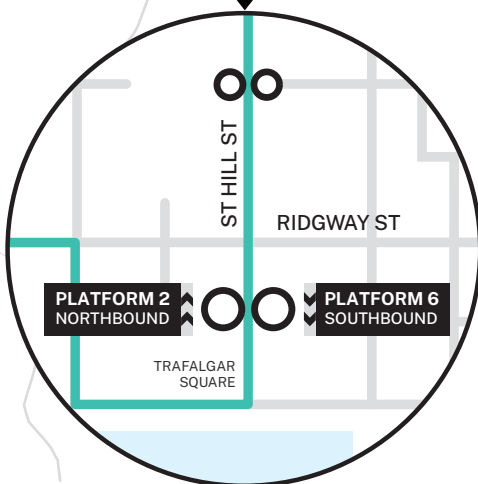

Route 202 Gonville ↔ Aramoho

Valid from
17 April 2026

Download the Transit app
for real-time tracking

Key

Trafalgar Square (TS)

Transfer stops

Stops

A Whanganui CBD

202

To Gonville

Connects to:			204	203			201 204			201
Bus route	○	○	●	●	○	○	●	○	○	●
Monday to Friday	Opp 2 Delhi Ave	150 Somme Parade	123 Glasgow St	New World Victoria Ave	238 Victoria Ave	96 St Hill St	Opp Trafalgar Square (36 St Hill St) - Platform 6	Hospital -Heads Rd	53 Abbot St	90 Puriri St
First bus AM	6:40	6:50	6:55	6:57	6:58	7:00	7:01	7:07	7:14	7:18
AM	7:20	7:30	7:35	7:37	7:38	7:40	7:41	7:47	7:54	7:58
	8:00	8:10	8:15	8:17	8:18	8:20	8:21	8:27	8:34	8:38
	8:40	8:50	8:55	8:57	8:58	9:00	9:01	9:07	9:14	9:18
on these times past the hour	:00	:10	:15	:17	:18	:20	:21	:27	:34	:38
	:20	:30	:35	:37	:38	:40	:41	:47	:54	:58
	:40	:50	:55	:57	:58	:00	:01	:07	:14	:18
PM	6:20	6:30	6:35	6:37	6:38	6:40	6:41	6:47	6:54	6:58
	6:30	6:40	6:45	6:47	6:48	6:50	6:51	6:57	7:04	7:08
	7:30	7:40	7:45	7:47	7:48	7:50	7:51	7:57	8:04	8:08
Last bus PM	8:30	8:40	8:45	8:47	8:48	8:50	8:51	8:57	9:04	9:08
Friday evening only	9:30	9:40	9:45	9:47	9:48	9:50	9:51	9:57	10:04	10:08
	10:30	10:40	10:45	10:47	10:48	10:50	10:51	10:57	11:04	11:08