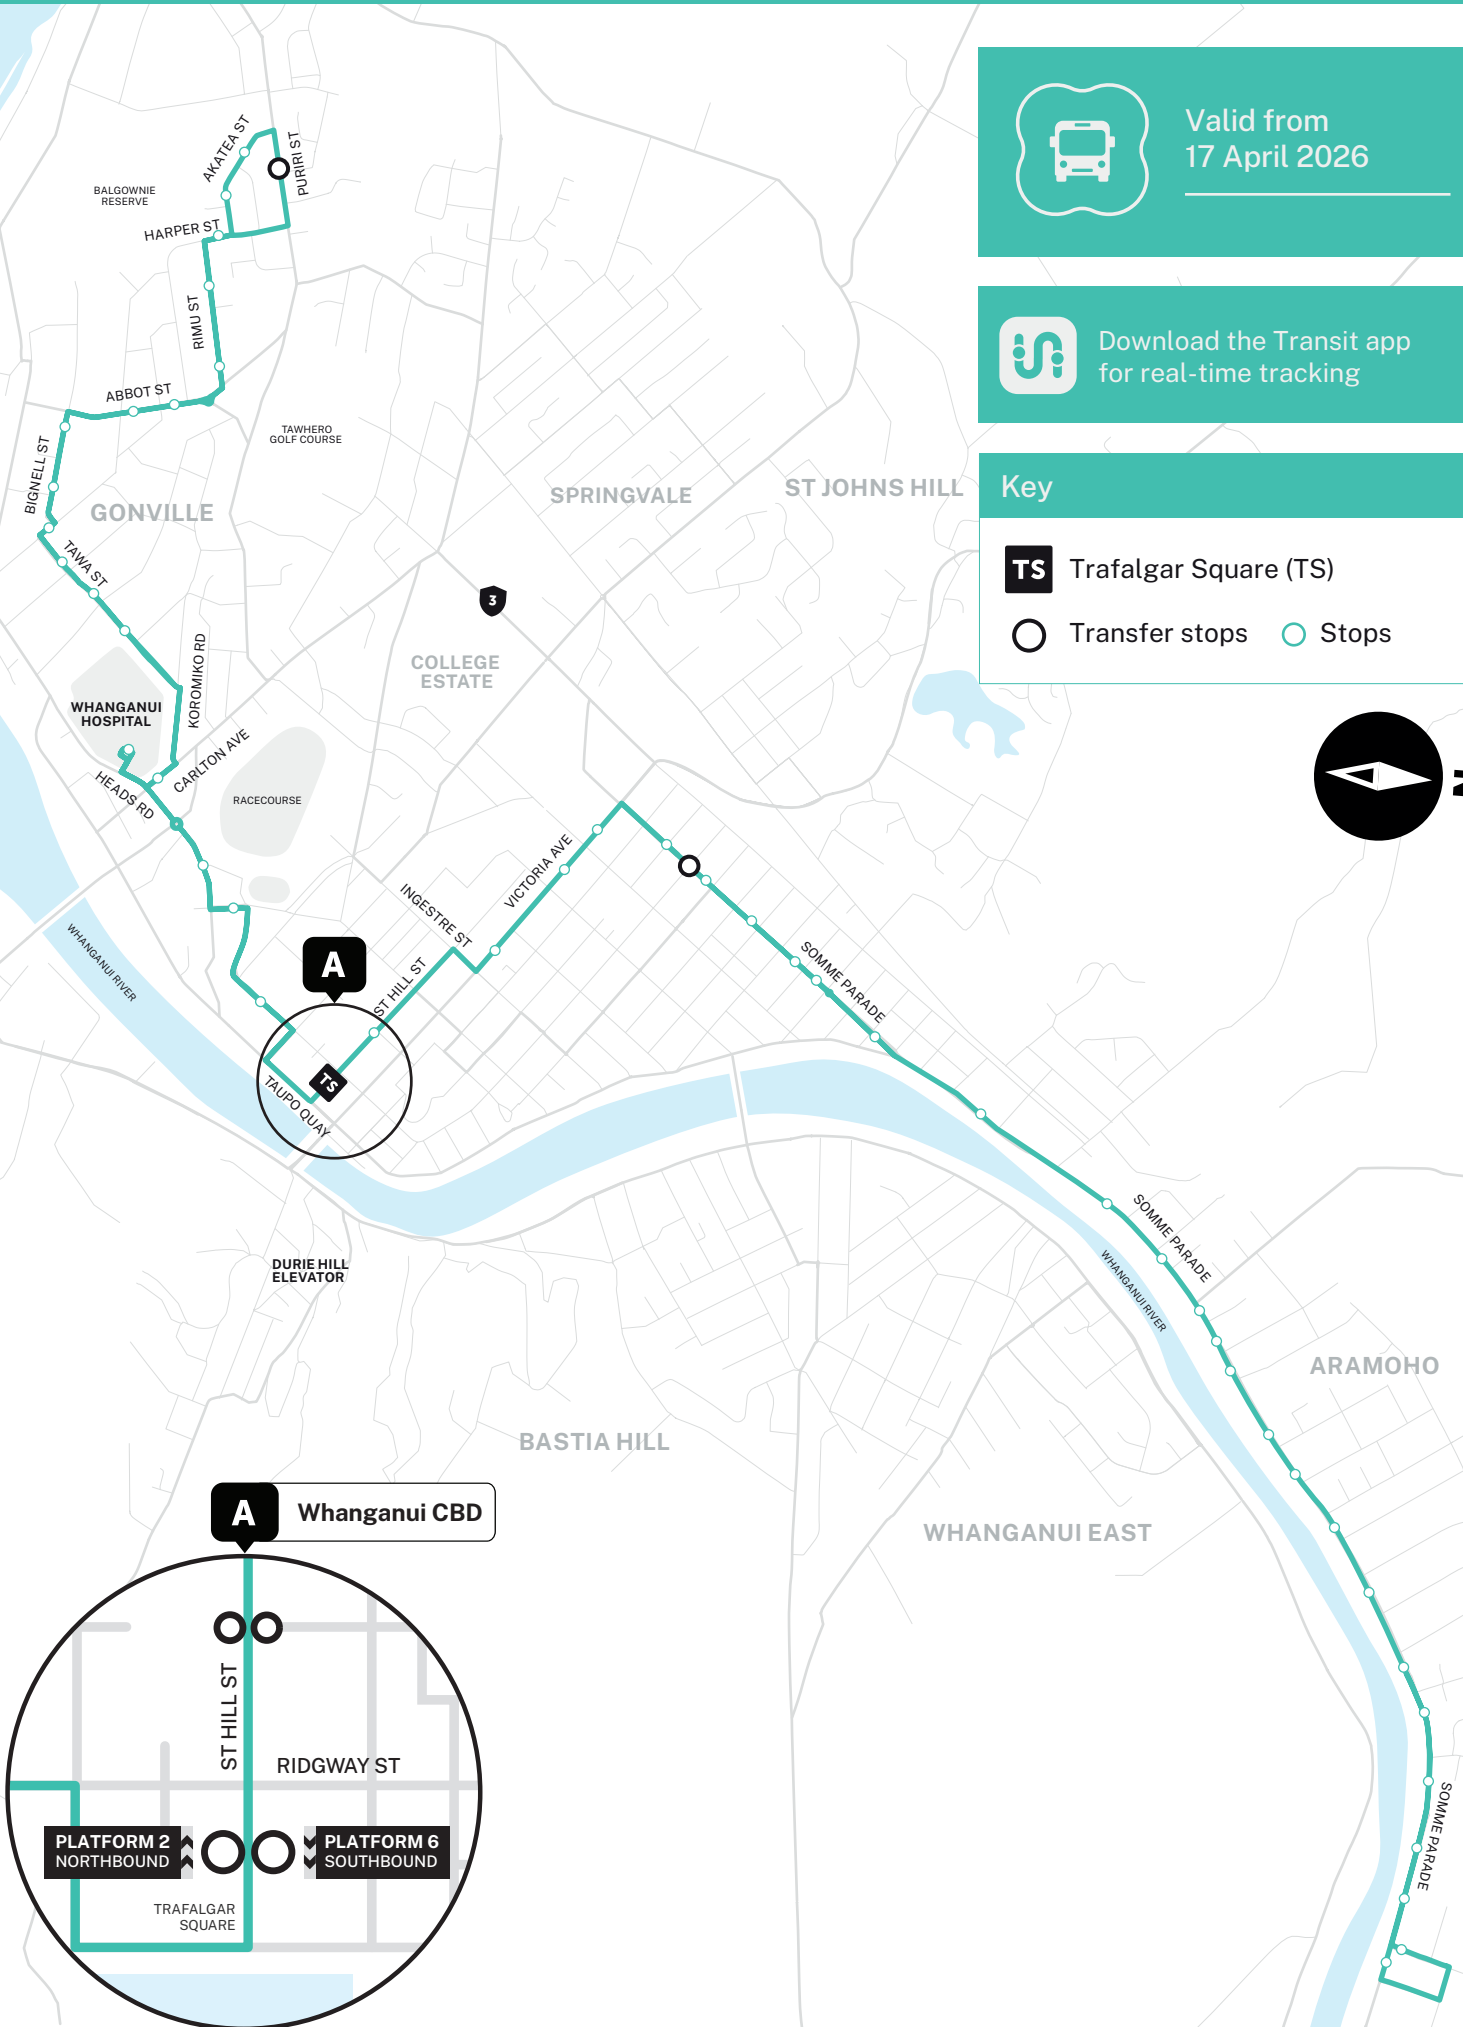

Route 202 Gonville ↔ Aramoho

Valid from
17 April 2026

Download the Transit app
for real-time tracking

Key

Trafalgar Square (TS)

Transfer stops

Stops