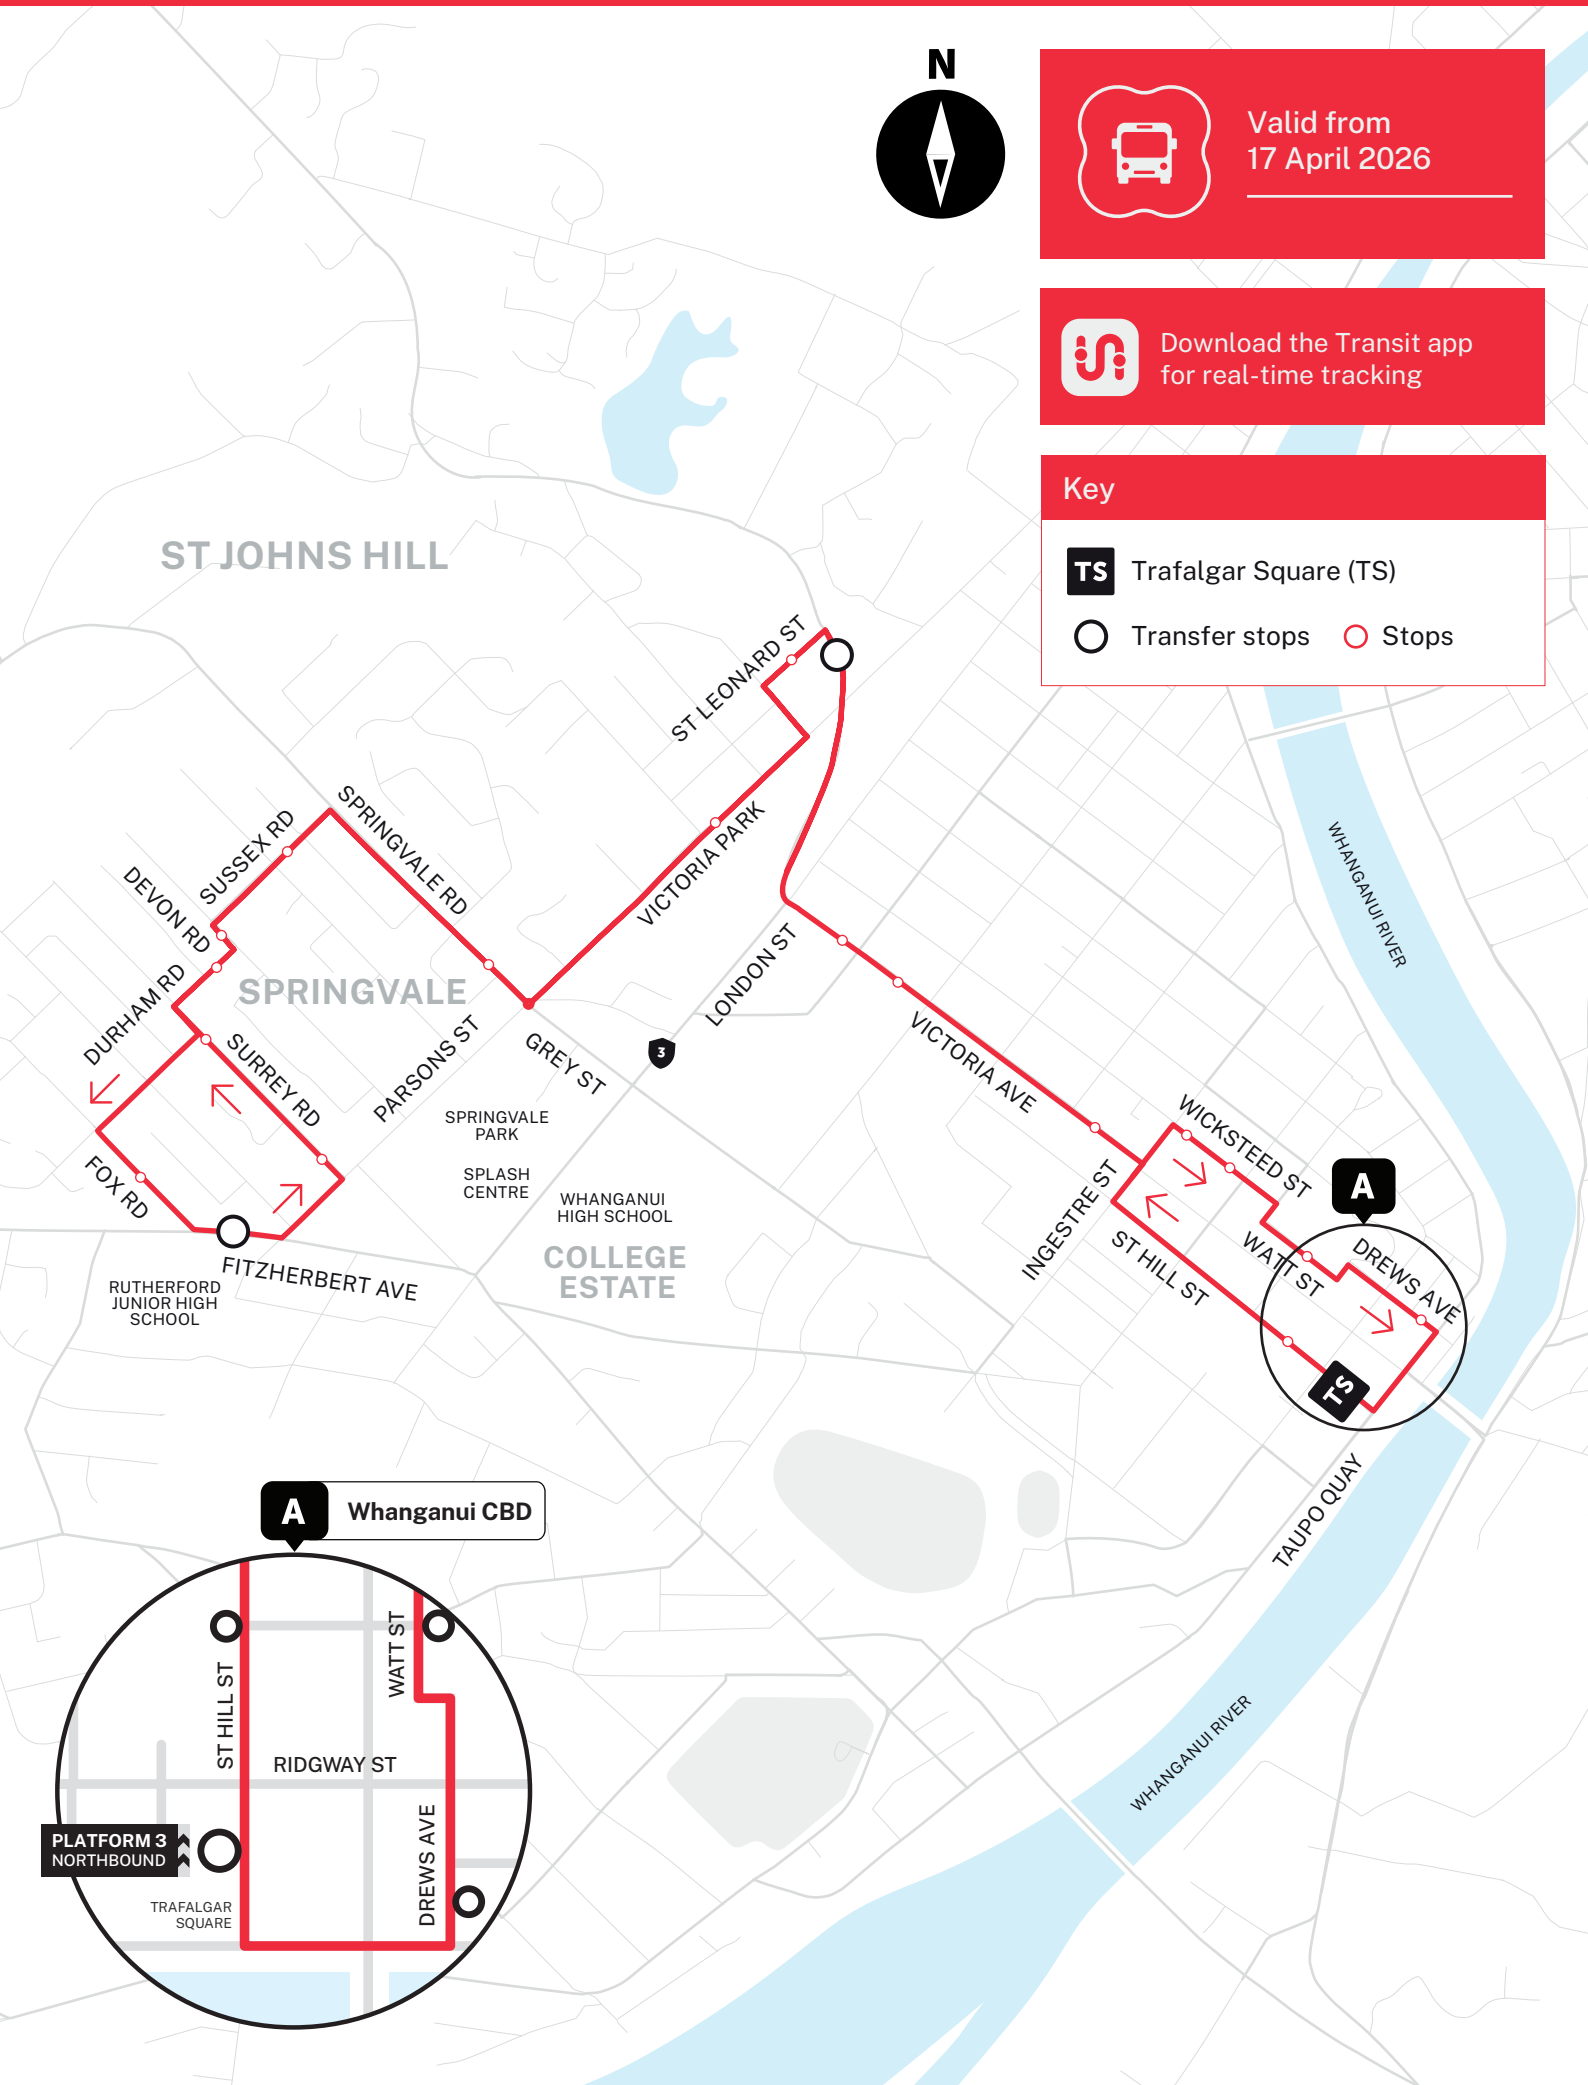

Valid from
17 April 2026

Download the Transit app
for real-time tracking

Key

- TS** Trafalgar Square (TS)
- Transfer stops
- Stops

A Whanganui CBD

203

To Springvale

Connects to:	ALL			202	204		201
Bus route							
Monday to Saturday	Trafalgar Square (2 St Hill St) - Platform 3	Cooks Gardens St Hill St	321 Victoria Ave	Opp New World Victoria Ave	Woolworths 435 Victoria Ave	5 St Leonard St	38 Fitzherbert Ave
First bus AM	7:30	7:31	7:34	7:35	7:36	7:38	7:49
AM	8:30	8:31	8:34	8:35	8:36	8:38	8:49
	9:30	9:31	9:34	9:35	9:36	9:38	9:49
	10:30	10:31	10:34	10:35	10:36	10:38	10:49
	11:30	11:31	11:34	11:35	11:36	11:38	11:49
PM	12:30	12:31	12:34	12:35	12:36	12:38	12:49
	1:30	1:31	1:34	1:35	1:36	1:38	1:49
	2:30	2:31	2:34	2:35	2:36	2:38	2:49
	3:30	3:31	3:34	3:35	3:36	3:38	3:49
	4:30	4:31	4:34	4:35	4:36	4:38	4:49
	5:30	5:31	5:34	5:35	5:36	5:38	5:49
Last bus PM	6:30	6:31	6:34	6:35	6:36	6:38	6:49

Connects to:	201		204	204				ALL
Bus route	●	○	●	●	○	○	○	●
Sunday	38 Fitzherbert Ave	18 Sussex Rd	6 Great North Road	Opp Woolworths 418 Victoria Ave	New World Victoria Ave	238 Victoria Ave	22 Drews Ave	Trafalgar Square (2 St Hill St) - Platform 3
First bus AM	10:05	10:09	10:16	10:18	10:20	10:21	10:23	10:24
AM	11:05	11:09	11:16	11:18	11:20	11:21	11:23	11:24
PM	12:05	12:09	12:16	12:18	12:20	12:21	12:23	12:24
	1:05	1:09	1:16	1:18	1:20	1:21	1:23	1:24
	2:05	2:09	2:16	2:18	2:20	2:21	2:23	2:24
	3:05	3:09	3:16	3:18	3:20	3:21	3:23	3:24
Last bus PM	4:05	4:09	4:16	4:18	4:20	4:21	4:23	4:24