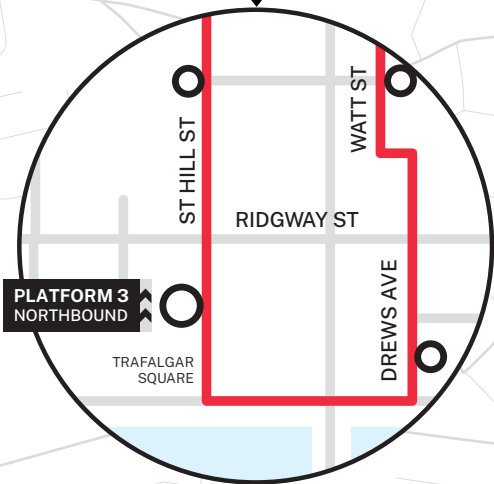

Valid from
17 April 2026

Download the Transit app
for real-time tracking

Key

- TS** Trafalgar Square (TS)
- Transfer stops
- Stops

A Whanganui CBD

203

To Springvale

Connects to:	ALL			202	204		201
Bus route							
Monday to Saturday	Trafalgar Square (2 St Hill St) - Platform 3	Cooks Gardens St Hill St	321 Victoria Ave	Opp New World Victoria Ave	Woolworths 435 Victoria Ave	5 St Leonard St	38 Fitzherbert Ave
First bus AM	7:30	7:31	7:34	7:35	7:36	7:38	7:49
AM	8:30	8:31	8:34	8:35	8:36	8:38	8:49
	9:30	9:31	9:34	9:35	9:36	9:38	9:49
	10:30	10:31	10:34	10:35	10:36	10:38	10:49
	11:30	11:31	11:34	11:35	11:36	11:38	11:49
PM	12:30	12:31	12:34	12:35	12:36	12:38	12:49
	1:30	1:31	1:34	1:35	1:36	1:38	1:49
	2:30	2:31	2:34	2:35	2:36	2:38	2:49
	3:30	3:31	3:34	3:35	3:36	3:38	3:49
	4:30	4:31	4:34	4:35	4:36	4:38	4:49
	5:30	5:31	5:34	5:35	5:36	5:38	5:49
Last bus PM	6:30	6:31	6:34	6:35	6:36	6:38	6:49

Sunday

Connects to:	ALL			202	204		201
Bus route							
Sunday	Trafalgar Square (2 St Hill St) - Platform 3	Cooks Gardens St Hill St	321 Victoria Ave	Opp New World Victoria Ave	Woolworths 435 Victoria Ave	5 St Leonard St	38 Fitzherbert Ave
First bus AM	9:35	9:36	9:39	9:40	9:41	9:43	9:54
AM	10:35	10:36	10:39	10:40	10:41	10:43	10:54
	11:35	11:36	11:39	11:40	11:41	11:43	11:54
PM	12:35	12:36	12:39	12:40	12:41	12:43	12:54
	1:35	1:36	1:39	1:40	1:41	1:43	1:54
	2:35	2:36	2:39	2:40	2:41	2:43	2:54
Last bus PM	3:35	3:36	3:39	3:40	3:41	3:43	3:54