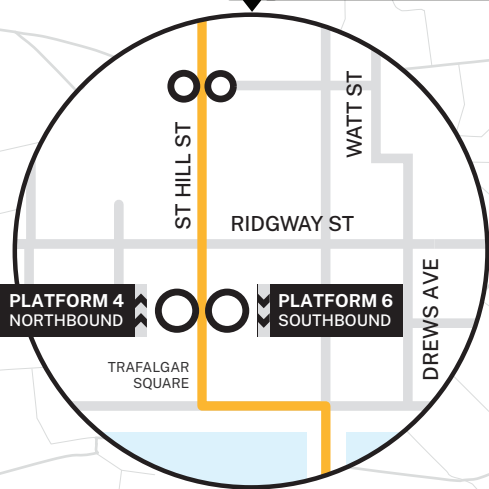

Route 204 Pūtiki ↔ St Johns Hill

Valid from
17 April 2026

Download the Transit app
for real-time tracking

Key

- TS** Trafalgar Square (TS)
- Transfer stops
- Stops

A Whanganui CBD

PLATFORM 4
NORTHBOUND

PLATFORM 6
SOUTHBOUND

TRAFALGAR
SQUARE

204

To St Johns Hill

Connects to:		ALL			202	203		
Bus route	○	●	○	○	●	●	○	○
Monday to Saturday	90 Pūtiki Dr	Trafalgar Square (2 St Hill St) - Platform 4	Cooks Gardens St Hill St	Cameron Tce	123 Glasgow St	Woolworths 435 Victoria Ave	33 Great North Rd	Montgomery Reserve Great Nth Rd
First bus AM	6:50	6:55	6:55	6:56	7:02	7:04	7:07	7:08
AM	7:50	7:55	7:55	7:56	8:02	8:04	8:07	8:08
	8:50	8:55	8:55	8:56	9:02	9:04	9:07	9:08
	9:50	9:55	9:55	9:56	10:02	10:04	10:07	10:08
	10:50	10:55	10:55	10:56	11:02	11:04	11:07	11:08
PM	11:50	11:55	11:55	11:56	12:02	12:04	12:07	12:08
	12:50	12:55	12:55	12:56	1:02	1:04	1:07	1:08
	1:50	1:55	1:55	1:56	2:02	2:04	2:07	2:08
	2:50	2:55	2:55	2:56	3:02	3:04	3:07	3:08
	3:50	3:55	3:55	3:56	4:02	4:04	4:07	4:08
Last bus PM	4:50	4:55	4:55	4:56	5:02	5:04	5:07	5:08
	5:50	5:55	5:55	5:56	6:02	6:04	6:07	6:08

Sunday

Connects to:		ALL			202	203		
Bus route	○	●	○	○	●	●	○	○
Sunday	90 Pūtiki Dr	Trafalgar Square (2 St Hill St) - Platform 4	Cooks Gardens St Hill St	Cameron Tce	123 Glasgow St	Woolworths 435 Victoria Ave	33 Great North Rd	Montgomery Reserve Great Nth Rd
First bus AM	9:00	9:05	9:05	9:06	9:12	9:14	9:17	9:18
AM	10:00	10:05	10:05	10:06	10:12	10:14	10:17	10:18
	11:00	11:05	11:05	11:06	11:12	11:14	11:17	11:18
PM	12:00	12:05	12:05	12:06	12:12	12:14	12:17	12:18
	1:00	1:05	1:05	1:06	1:12	1:14	1:17	1:18
Last bus PM	2:00	2:05	2:05	2:06	2:12	2:14	2:17	2:18
	3:00	3:05	3:05	3:06	3:12	3:14	3:17	3:18