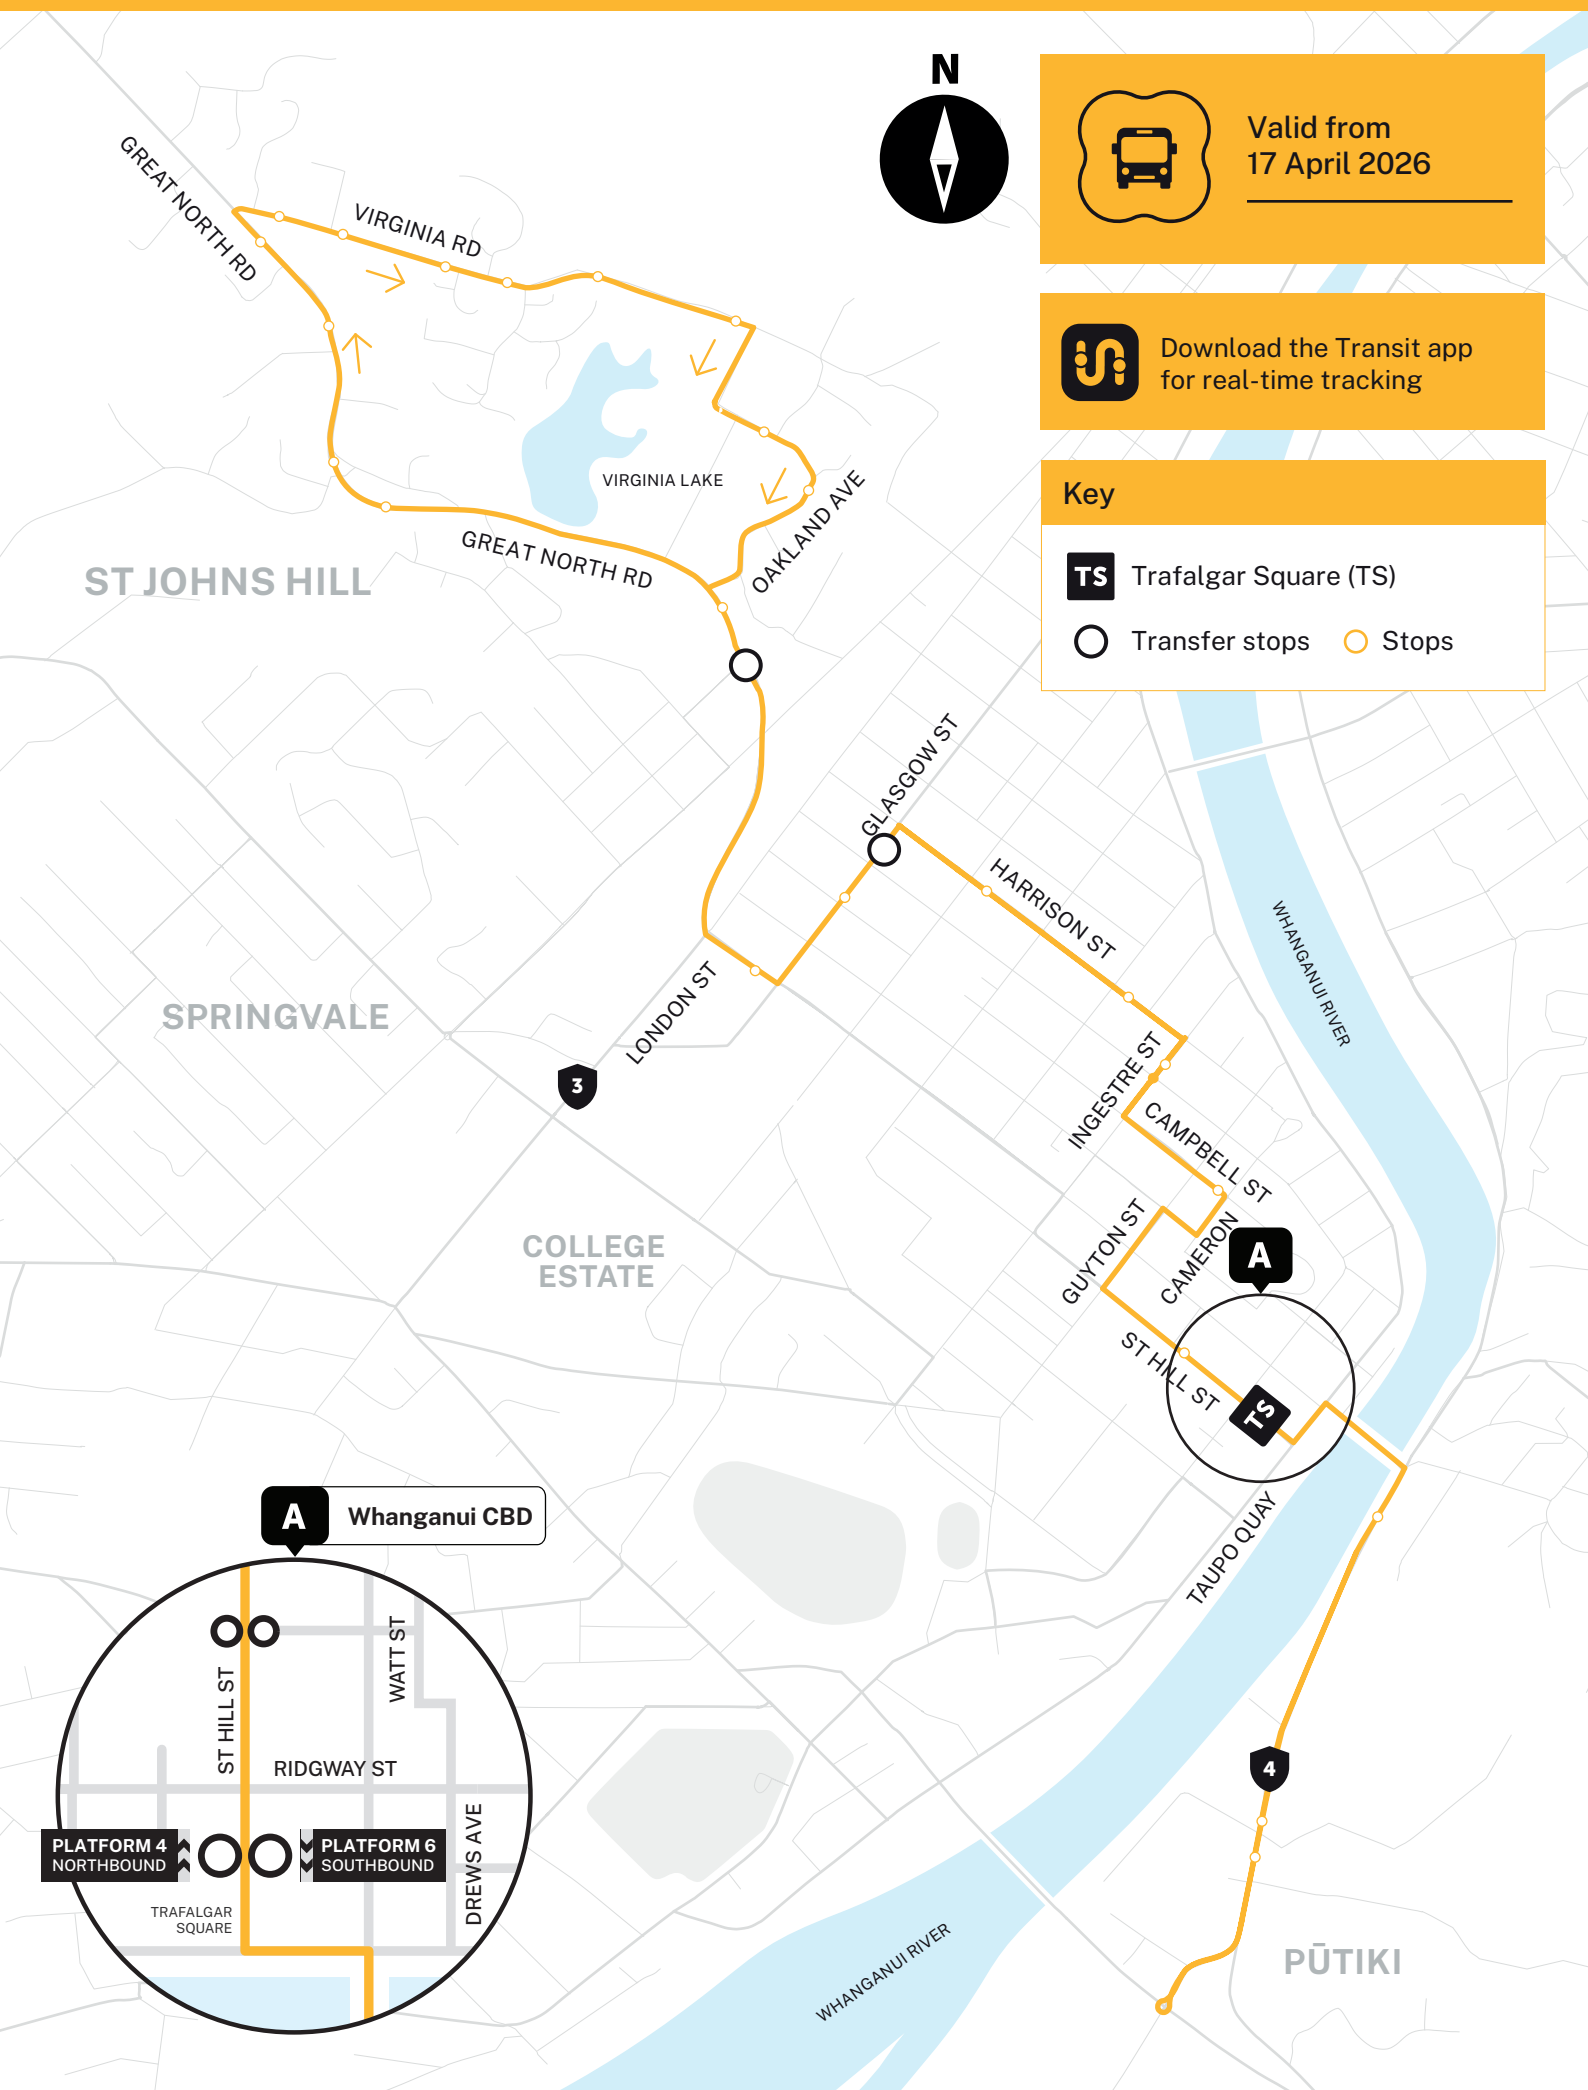

Route 204 Pūtiki ↔ St Johns Hill

Valid from
17 April 2026

Download the Transit app
for real-time tracking

Key

- TS** Trafalgar Square (TS)
- Transfer stops
- Stops

A Whanganui CBD

PLATFORM 4
NORTHBOUND

PLATFORM 6
SOUTHBOUND

TRAFALGAR
SQUARE

204

To St Johns Hill

Connects to:		ALL			202	203		
Bus route	○	●	○	○	●	●	○	○
Monday to Saturday	90 Pūtiki Dr	Trafalgar Square (2 St Hill St) - Platform 4	Cooks Gardens St Hill St	Cameron Tce	123 Glasgow St	Woolworths 435 Victoria Ave	33 Great North Rd	Montgomery Reserve Great Nth Rd
First bus AM	6:50	6:55	6:55	6:56	7:02	7:04	7:07	7:08
AM	7:50	7:55	7:55	7:56	8:02	8:04	8:07	8:08
	8:50	8:55	8:55	8:56	9:02	9:04	9:07	9:08
	9:50	9:55	9:55	9:56	10:02	10:04	10:07	10:08
	10:50	10:55	10:55	10:56	11:02	11:04	11:07	11:08
PM	11:50	11:55	11:55	11:56	12:02	12:04	12:07	12:08
	12:50	12:55	12:55	12:56	1:02	1:04	1:07	1:08
	1:50	1:55	1:55	1:56	2:02	2:04	2:07	2:08
	2:50	2:55	2:55	2:56	3:02	3:04	3:07	3:08
	3:50	3:55	3:55	3:56	4:02	4:04	4:07	4:08
Last bus PM	4:50	4:55	4:55	4:56	5:02	5:04	5:07	5:08
	5:50	5:55	5:55	5:56	6:02	6:04	6:07	6:08

Sunday

Connects to:		ALL			202	203		
Bus route	○	●	○	○	●	●	○	○
Sunday	90 Pūtiki Dr	Trafalgar Square (2 St Hill St) - Platform 4	Cooks Gardens St Hill St	Cameron Tce	123 Glasgow St	Woolworths 435 Victoria Ave	33 Great North Rd	Montgomery Reserve Great Nth Rd
First bus AM	9:00	9:05	9:05	9:06	9:12	9:14	9:17	9:18
AM	10:00	10:05	10:05	10:06	10:12	10:14	10:17	10:18
	11:00	11:05	11:05	11:06	11:12	11:14	11:17	11:18
PM	12:00	12:05	12:05	12:06	12:12	12:14	12:17	12:18
	1:00	1:05	1:05	1:06	1:12	1:14	1:17	1:18
Last bus PM	2:00	2:05	2:05	2:06	2:12	2:14	2:17	2:18
	3:00	3:05	3:05	3:06	3:12	3:14	3:17	3:18