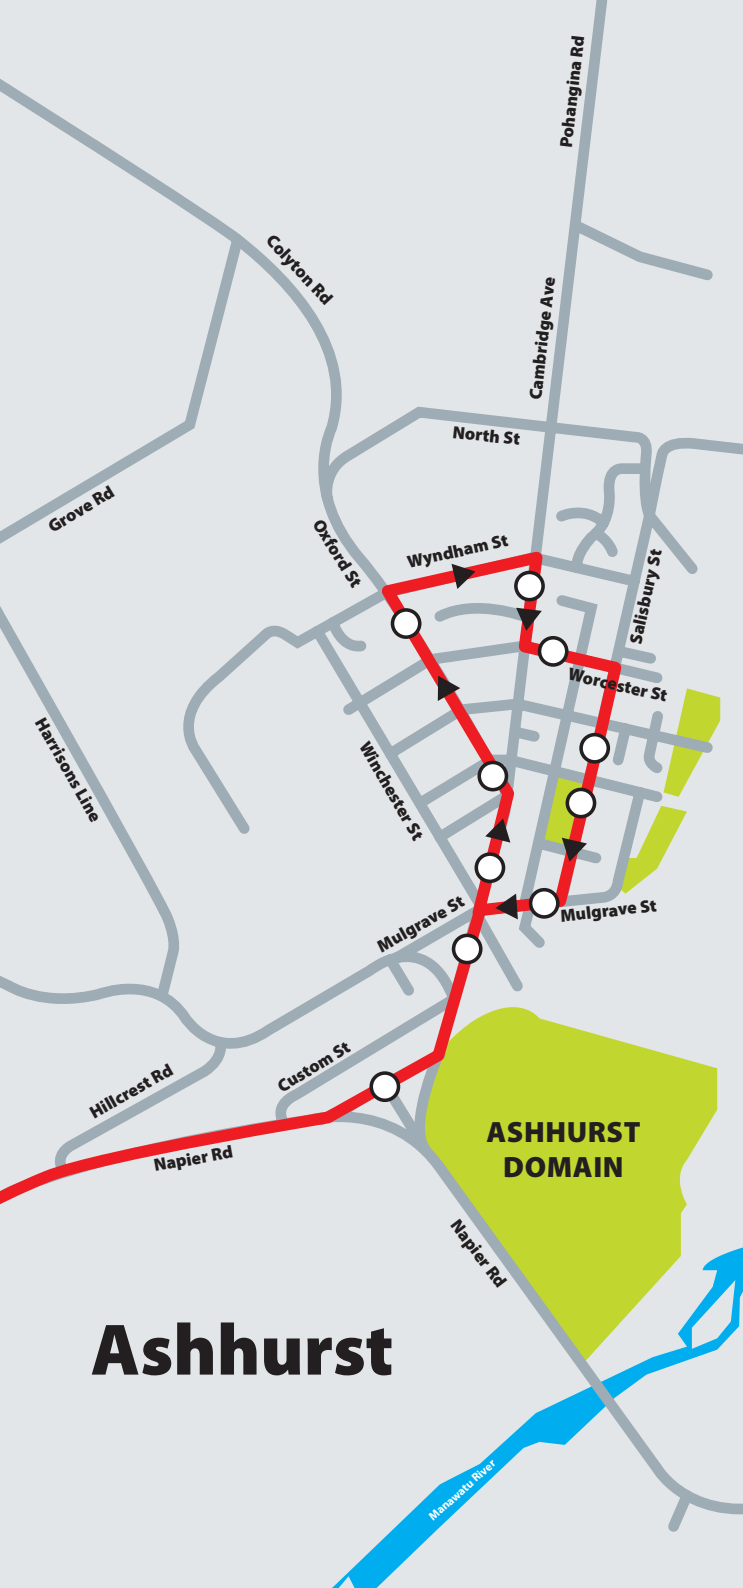

Ashhurst

Ashhurst to Palmerston North

i Route Description

Cambridge Ave, Oxford St, Wyndham St, Cambridge Ave, Worcester St, Salisbury St, Mulgrave St, Cambridge Ave, York St, Napier Rd, Main St, Main St Terminal

MONDAY - FRIDAY

Plunket Rooms Cambridge Ave	Cambridge Ave	Main St Terminal Palmerston North
8.00am	8.10am	8.30am
9.30am	9.40am	10.00am
1.50pm	2.00pm	2.20pm
3.10pm	3.20pm	3.40pm

SATURDAY AND PUBLIC HOLIDAYS*

10.00am	10.10am	10.30am

*Public Holidays – Service operates to Saturday timetable
No services operate Good Friday, Easter Sunday, Christmas Day or ANZAC day

Palmerston North to Ashhurst

i Route Description

Main St Terminal, Main St, Napier Rd, York St, Cambridge Ave, Oxford St, Wyndham St, Cambridge Ave, Worcester St, Salisbury St, Mulgrave St, Cambridge Ave.

MONDAY - FRIDAY

Main St Terminal Palmerston North	Plunket Rooms Cambridge Ave	Cambridge Ave
9.10am	9.30am	9.40am
1.30pm	1.50pm	2.00pm
2.50pm	3.10pm	3.20pm
5.30pm	5.50pm	6.00pm

SATURDAY AND PUBLIC HOLIDAYS*

4.00pm	4.20pm	4.30pm

*Public Holidays – Service operates to Saturday timetable
No services operate Good Friday, Easter Sunday, Christmas Day or ANZAC day

For more information visit www.horizons.govt.nz