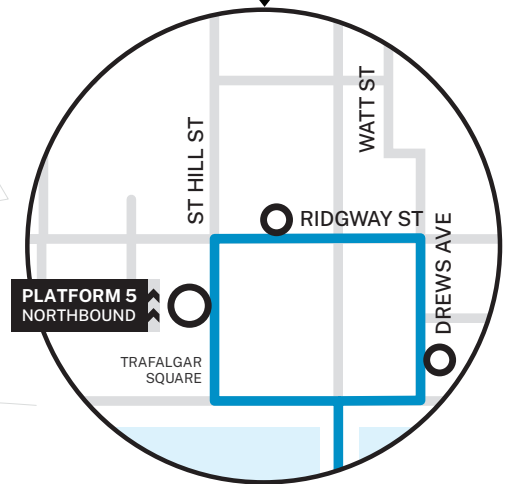

Valid from
17 April 2026

Download the Transit app
for real-time tracking

Key

- TS** Trafalgar Square (TS)
- Transfer stops ○ Stops

A Whanganui CBD

3

A

4

DURIE HILL ELEVATOR

BASTIA HILL

WHANGANUI EAST

ARAMOHO

WEMBLEY PARK

KOWHAI PARK

ST HILL ST

RIDGWAY ST

DREWS AVE

TAUPO QUAY

ANZAC PARADE

MOANA ST

NILE ST

KEPA ST

TINIRAU ST

EASTOWN RD

Connects to:	201							ALL
Bus route								
Sunday	Williams Domain	10 Holyoake St	55 Talbot St	9 Holyoake St	17 Hackett St	76 Ikitara Rd	The Cobb Anzac Pde	Trafalgar Square (2 St Hill St) - Platform 5
First bus AM	9:20	9:21	9:23	9:29	9:32	9:37	9:43	9:44
AM	10:20	10:21	10:23	10:29	10:32	10:37	10:43	10:44
	11:20	11:21	11:23	11:29	11:32	11:37	11:43	11:44
PM	12:20	12:21	12:23	12:29	12:32	12:37	12:43	12:44
	1:20	1:21	1:23	1:29	1:32	1:37	1:43	1:44
	2:20	2:21	2:23	2:29	2:32	2:37	2:43	2:44
Last bus PM	3:20	3:21	3:23	3:29	3:32	3:37	3:43	3:44