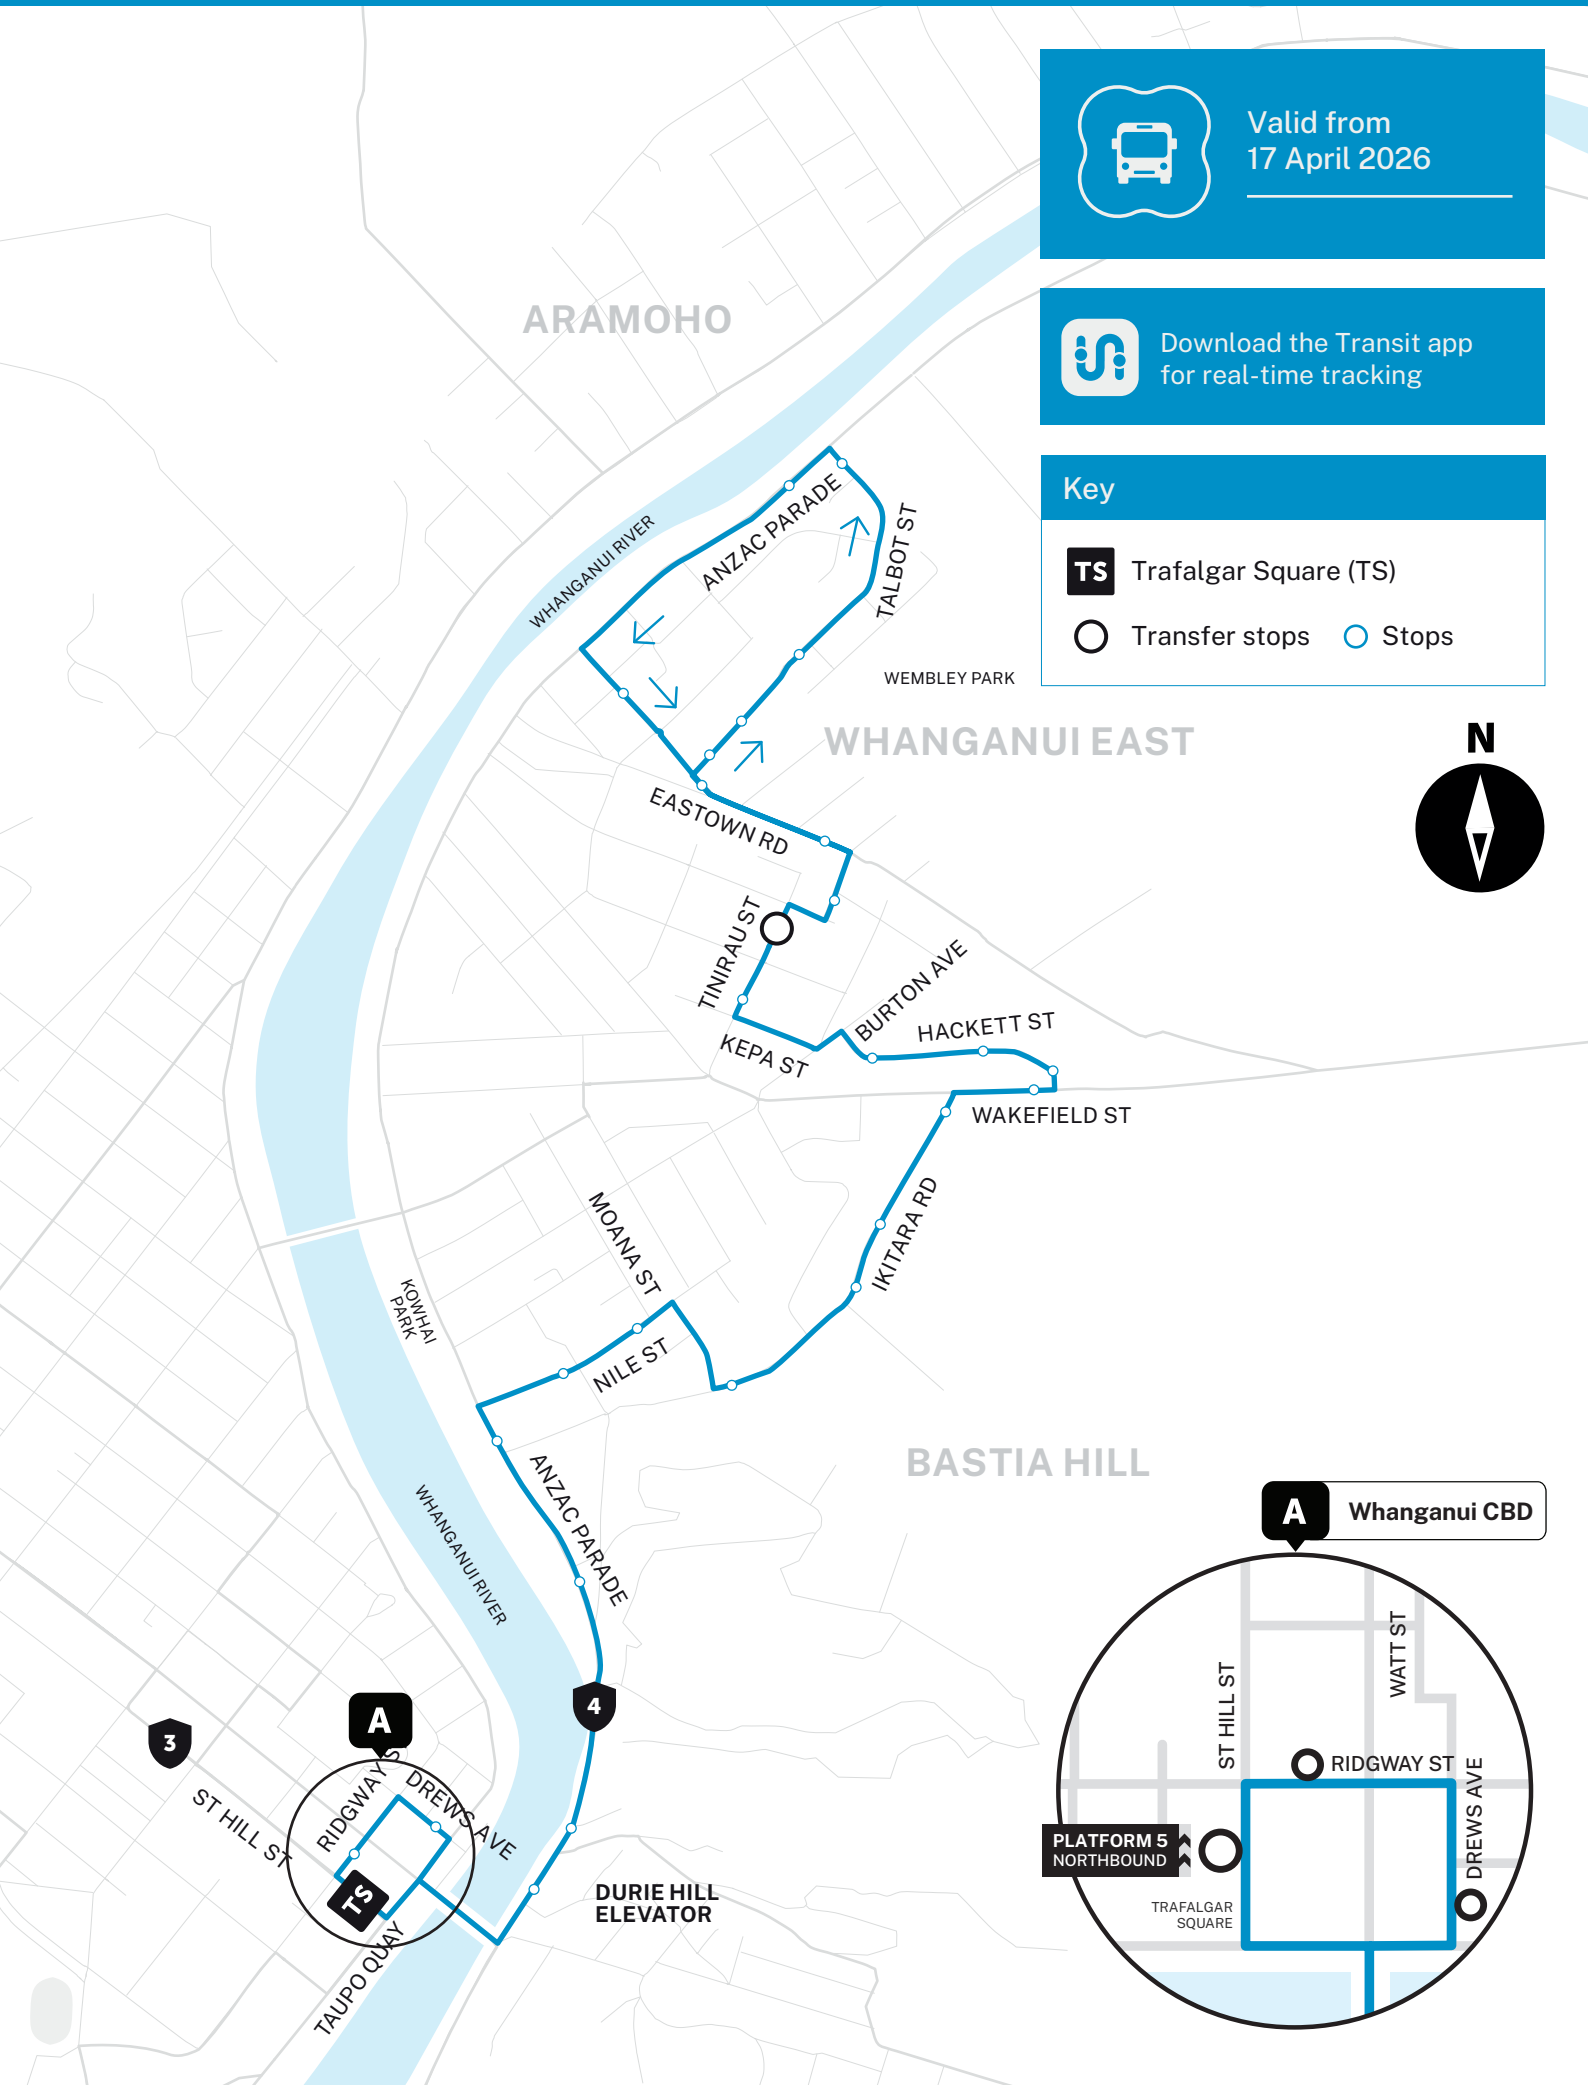

Valid from
17 April 2026

Download the Transit app
for real-time tracking

Key

- TS** Trafalgar Square (TS)
- Transfer stops ○ Stops

A Whanganui CBD

3

A

4

DREWS AVE

TAUPO QUAY

ANZAC PARADE

MOANA ST

NILE ST

KEPA ST

TINIRAU ST

EASTOWN RD

WHANGANUI RIVER

ANZAC PARADE

TALBOT ST

205

To Whanganui East

Connects to:	ALL					201
Bus route						
Monday to Saturday	Trafalgar Square (2 St Hill St) -Platform 5	22 Drews Ave	Opp Purua Pl	75 Ikitara Rd	34 Hackett St	Williams Domain
First bus AM	7:30	7:31	7:33	7:39	7:44	7:47
AM	8:30	8:31	8:33	8:39	8:44	8:47
	9:30	9:31	9:33	9:39	9:44	9:47
	10:30	10:31	10:33	10:39	10:44	10:47
	11:30	11:31	11:33	11:39	11:44	11:47
PM	12:30	12:31	12:33	12:39	12:44	12:47
	1:30	1:31	1:33	1:39	1:44	1:47
	2:30	2:31	2:33	2:39	2:44	2:47
	3:30	3:31	3:33	3:39	3:44	3:47
	4:30	4:31	4:33	4:39	4:44	4:47
	5:30	5:31	5:33	5:39	5:44	5:47
Last bus PM	6:30	6:31	6:33	6:39	6:44	6:47

Sunday

Connects to:	ALL					201
Bus route						
Sunday	Trafalgar Square (2 St Hill St) -Platform 5	22 Drews Ave	Opp Purua Pl	75 Ikitara Rd	34 Hackett St	Williams Domain
First bus AM	9:00	9:00	9:03	9:09	9:14	9:17
AM	10:00	10:00	10:03	10:09	10:14	10:17
	11:00	11:00	11:03	11:09	11:14	11:17
PM	12:00	12:00	12:03	12:09	12:14	12:17
	1:00	1:00	1:03	1:09	1:14	1:17
Last bus PM	2:00	2:00	2:03	2:09	2:14	2:17
	3:00	3:00	3:03	3:09	3:14	3:17