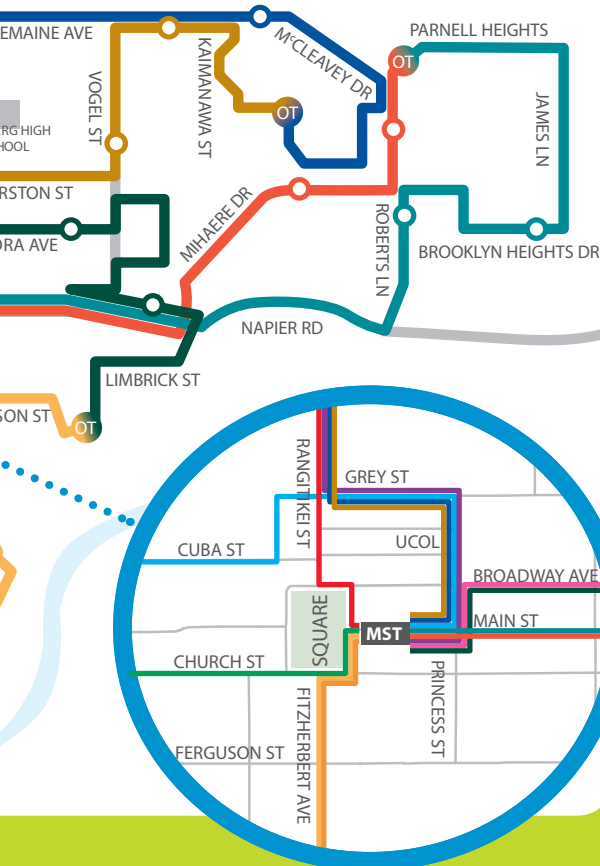

On the following page is a map of Palmerston North with the bus routes marked. All routes are complete loops. Once the bus departs the Main St Terminal (MST) it will travel in either a clockwise or anticlockwise direction until it arrives back at the Main St Terminal. Routes take approximately 35-40 minutes to complete. The colour of the route name corresponds with the route colour on the map, indicating the direction the bus will travel when departing the Main St Terminal. (For Summerhill and Massey University services please see separate timetable).

PALMERSTON NORTH

ROUTES

- | | |
|--|--|
|  1 Awapuni |  8 Roslyn |
|  2 Rugby |  9 Rangiora |
|  3 Highbury |  10 Brightwater |
|  4 Takaro |  31 Fernlea |
|  5 Cloverlea |  32 Heights |
|  6 Milson |  Timing Points |
|  7 Rhodes |  Outer Terminals (OT) |

All routes are complete loops, once the bus departs the Main St terminal (MST), it will travel in either a clockwise or anticlockwise direction until it arrives back at the Main St terminal.

GRAB-A GoCard!