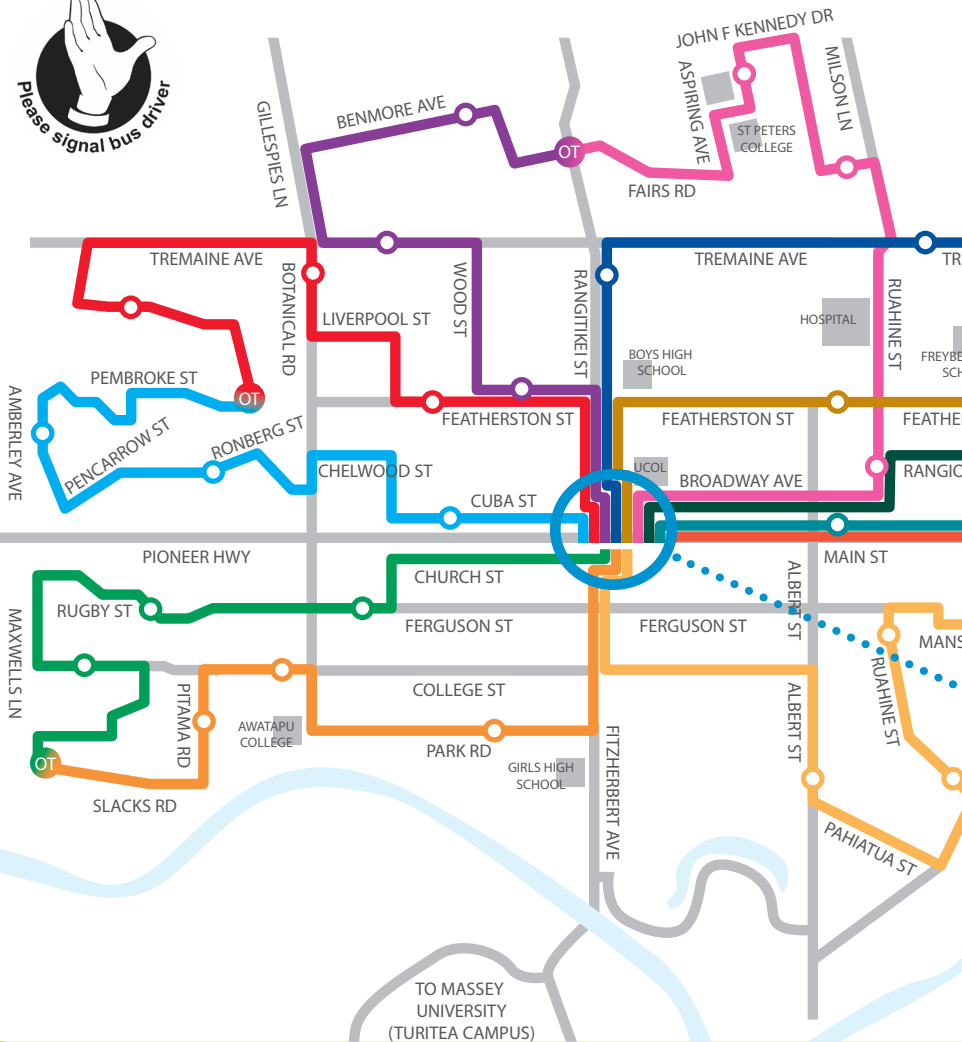

PALMERSTON NORTH