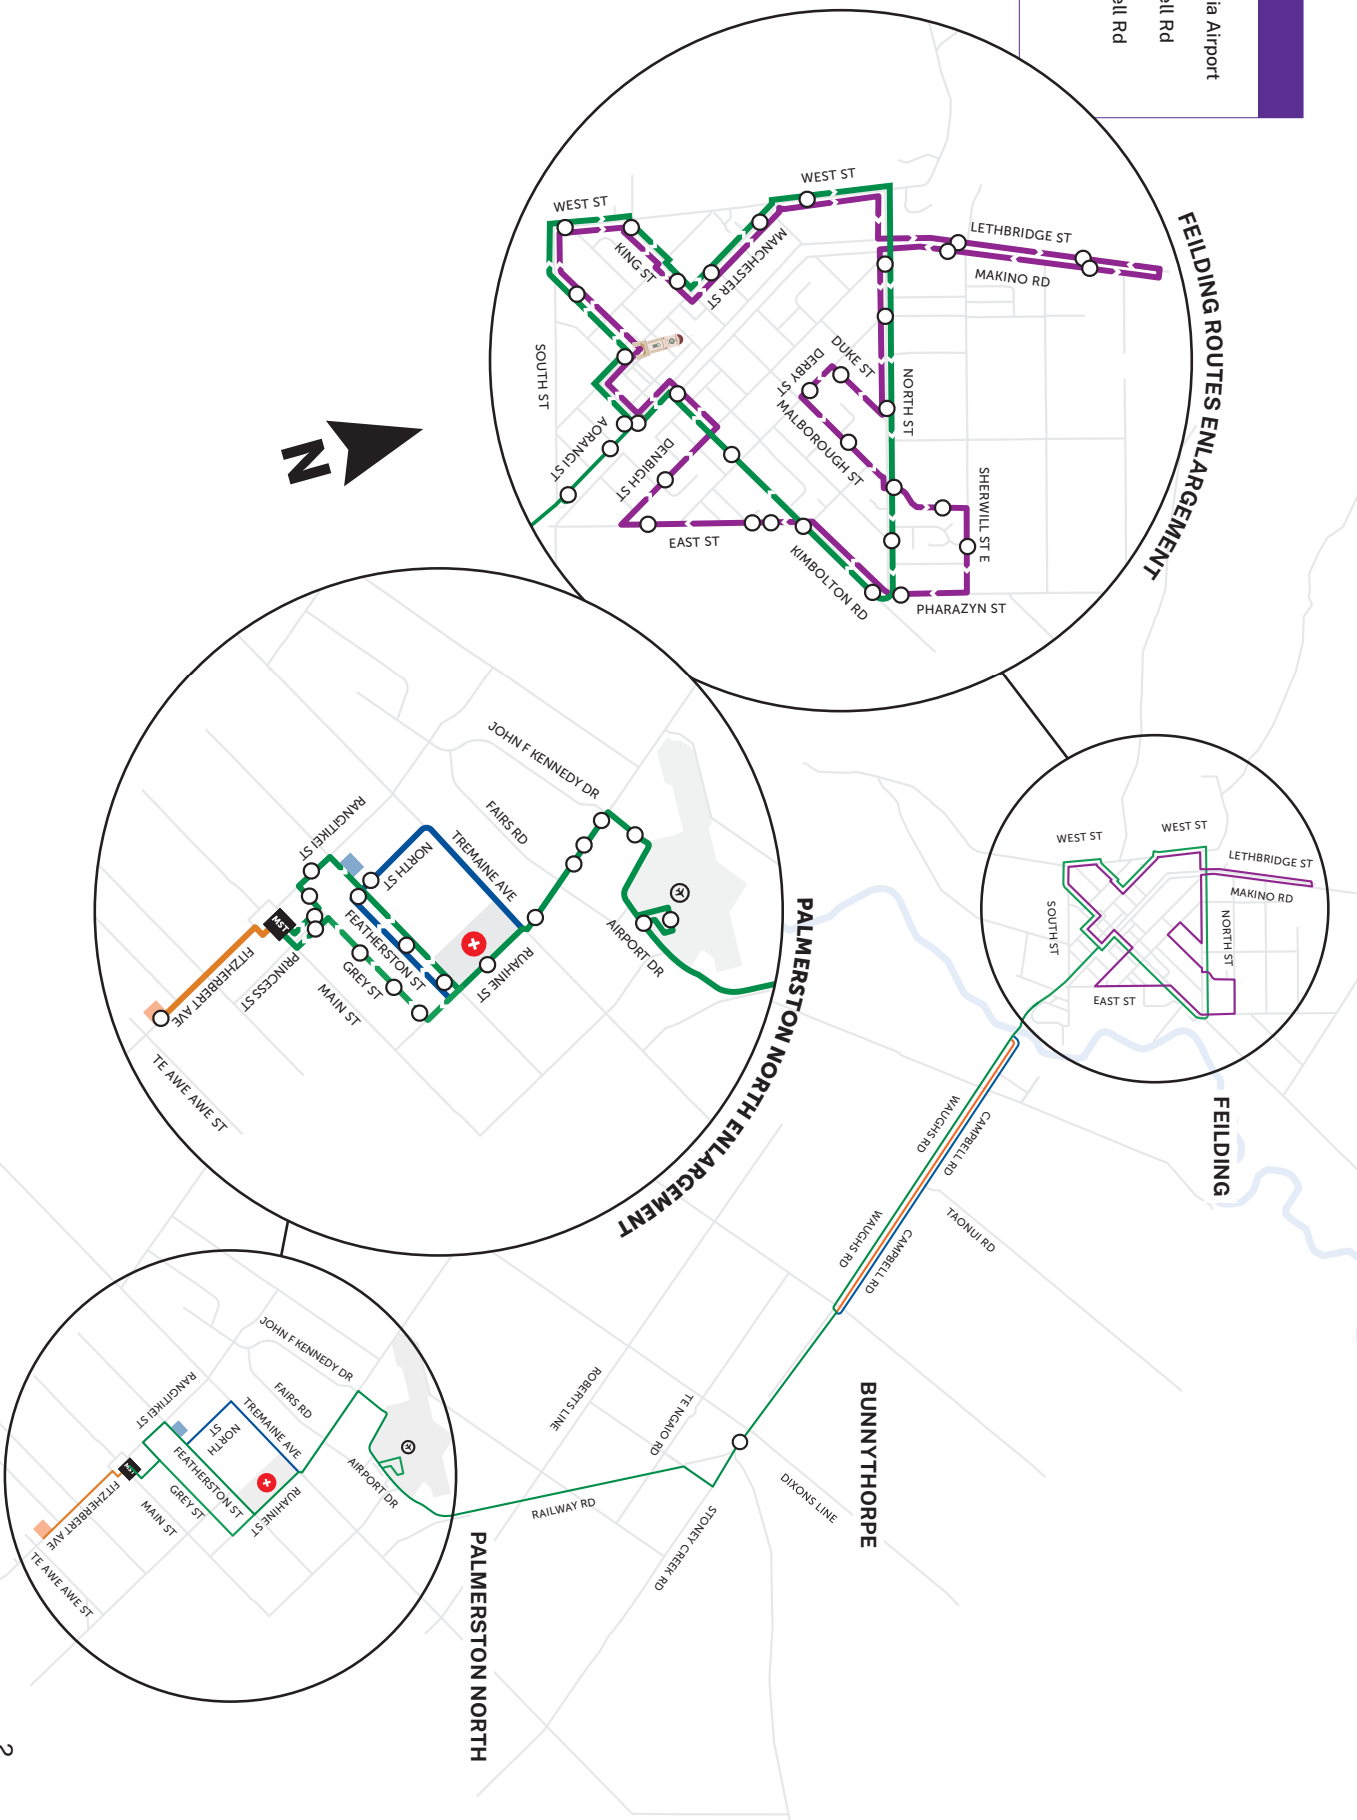

Key	
	Key bus stops
	Hospital
	Airport
	Main St Terminal (MST)
	Manchester Square

311

Feilding to Palmerston North via Airport

Monday to Friday	Manchester Square	Manchester St School	Feilding High School	Countdown Feilding	Railway Station	Bunnythorpe	PN Airport Terminal	PN Hospital	Main St Terminal
	6:45	6:50	6:54	6:58	7:00	7:06	7:13	7:20	7:35
	311G *7:25	7:30	7:34	7:38	7:40	7:46	*	8:00	8:15
	* Service reaches PN Girls High School at 8:25am via Campbell Rd and does not travel via the airport.								
	311B **7:40	7:45	7:49	7:58	8:00	8:11	**	8:25	-
	** Service arrives at PN Boys High School at 8:35 via Campbell Rd and does not travel via the airport.								
AM	8:15	8:20	8:24	8:28	8:35	8:41	8:48	8:55	9:10
	9:00	9:05	9:09	9:13	9:20	9:26	9:33	9:40	9:55
	9:35	9:39	9:42	9:47	9:55	10:01	10:08	10:15	10:30
	11:05	11:10	11:14	11:18	11:25	11:31	11:38	11:45	12:00
	12:35	12:40	12:44	12:48	12:55	1:01	1:08	1:15	1:30
	2:05	2:10	2:14	2:18	2:25	2:31	2:38	2:45	3:00
	3:25	3:30	3:34	3:38	3:40	3:46	3:53	4:01	4:10
PM	4:00	4:05	4:09	4:16	4:25	4:30	4:37	4:47	5:05
	4:10	4:15	4:19	4:26	4:35	4:45	4:52	5:00	5:10
	5:05	5:10	5:14	5:18	5:25	5:31	5:38	5:45	6:00
	5:40	5:45	5:49	5:53	6:00	6:06	6:13	6:20	6:35
Saturday									
AM	8:30	8:35	8:39	8:43	8:45	8:51	8:57	9:04	9:20
	10:00	10:05	10:09	10:13	10:15	10:21	10:27	10:34	10:50
PM	12:00	12:05	12:09	12:13	12:15	12:21	12:27	12:34	12:50
	3:30	3:35	3:39	3:43	3:45	3:51	3:57	4:04	4:20
	5:00	5:05	5:09	5:13	5:15	5:21	5:27	5:34	5:50

Manchester Square, Kimbolton Rd, West St, King St, Grey St, Manchester St, West St, North St, Kimbolton Rd, Aorangi St, Waughs Rd, Campbell Rd, Stoney Creek Rd, Clevely Line, Railway Rd, Airport Drive, Milson Line, Ruahine St, Grey St, Princess St, Main St Terminal