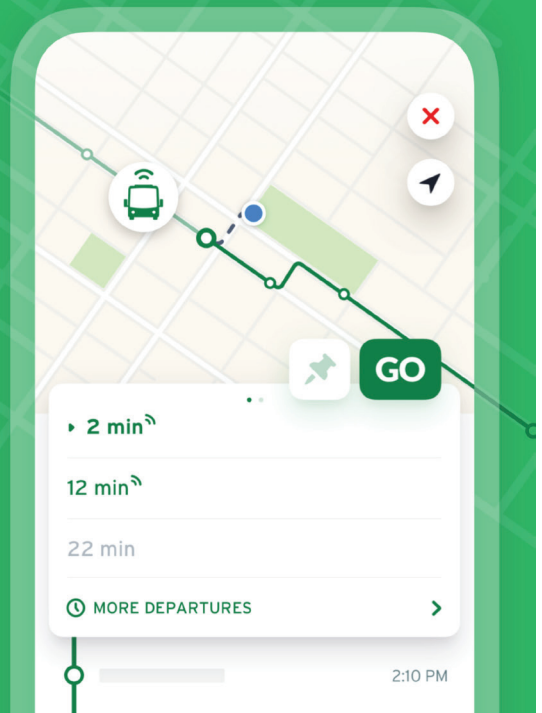

Download Transit
to plan your trip
and track your ride.

Bee

**Bee Cards are your
electronic bus card
making travel cheaper
and easier.**

**Get yours from the
driver or online and
register it today.**

BeeCard.co.nz

What is a Bee Card?

Bee Cards are our electronic bus card. Bee Card makes travelling by bus easier – get your card online at beecard.co.nz, or on the bus.

Bee Cards need to be registered to enable online top up, and to protect your balance if you lose your card. You can also manage multiple cards online.

How much does it cost?

Bee Cards cost just $5 to purchase. A minimum of $5 top-up is required before purchasing, and can be done with cash on the bus or online with a card.

All replacement cards cost $5 (includes postage/admin), and require a top up of $5 or more.

Please see beecard.co.nz for full terms and conditions.