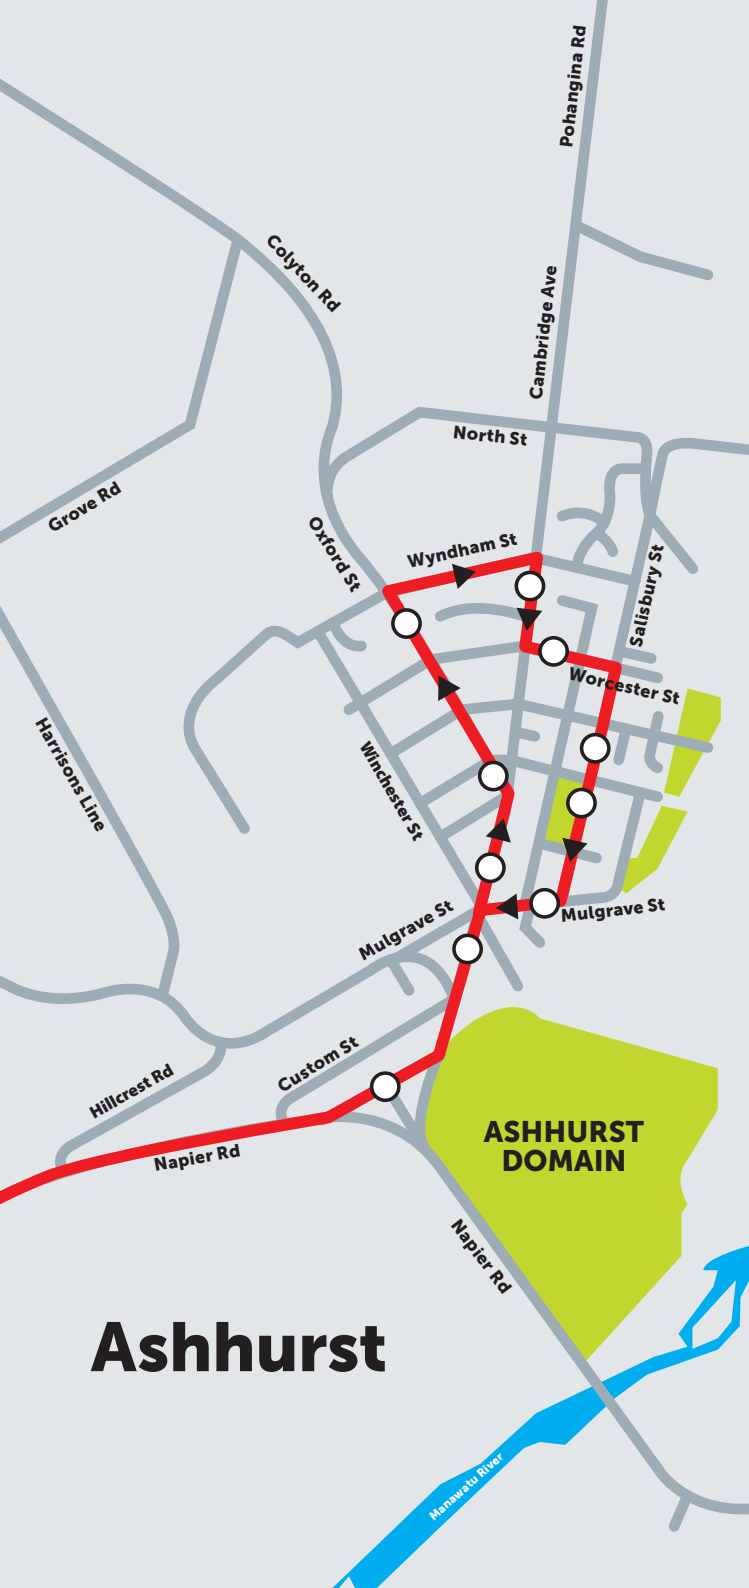

Ashhurst

22 JULY 2020

horizons.govt.nz

Pohangina Rd

Colyton Rd

Cambridge Ave

Grove Rd

North St

Oxford St

Wyndham St

Salisbury St

Harrisons Line

Winchester St

Worcester St

Hillcrest Rd

Mulgrave St

Route Description

Cambridge Ave, Oxford St, Wyndham St, Cambridge Ave, Worcester St, Salisbury St, Mulgrave St, Cambridge Ave, York St, Napier Rd, Main St, Main St Terminal

MONDAY - FRIDAY		
Plunket Rooms Cambridge Ave	Cambridge Ave	Main St Terminal Palmerston North
8.00am	8.10am	8.30am
9.30am	9.40am	10.00am
1.50pm	2.00pm	2.20pm
3.10pm	3.20pm	3.40pm

Route Description

Main St Terminal, Main St, Napier Rd, MacPherson Grove, Napier Rd, York St, Cambridge Ave, Oxford St, Wyndham St, Cambridge Ave, Worcester St, Salisbury St, Mulgrave St, Cambridge Ave.