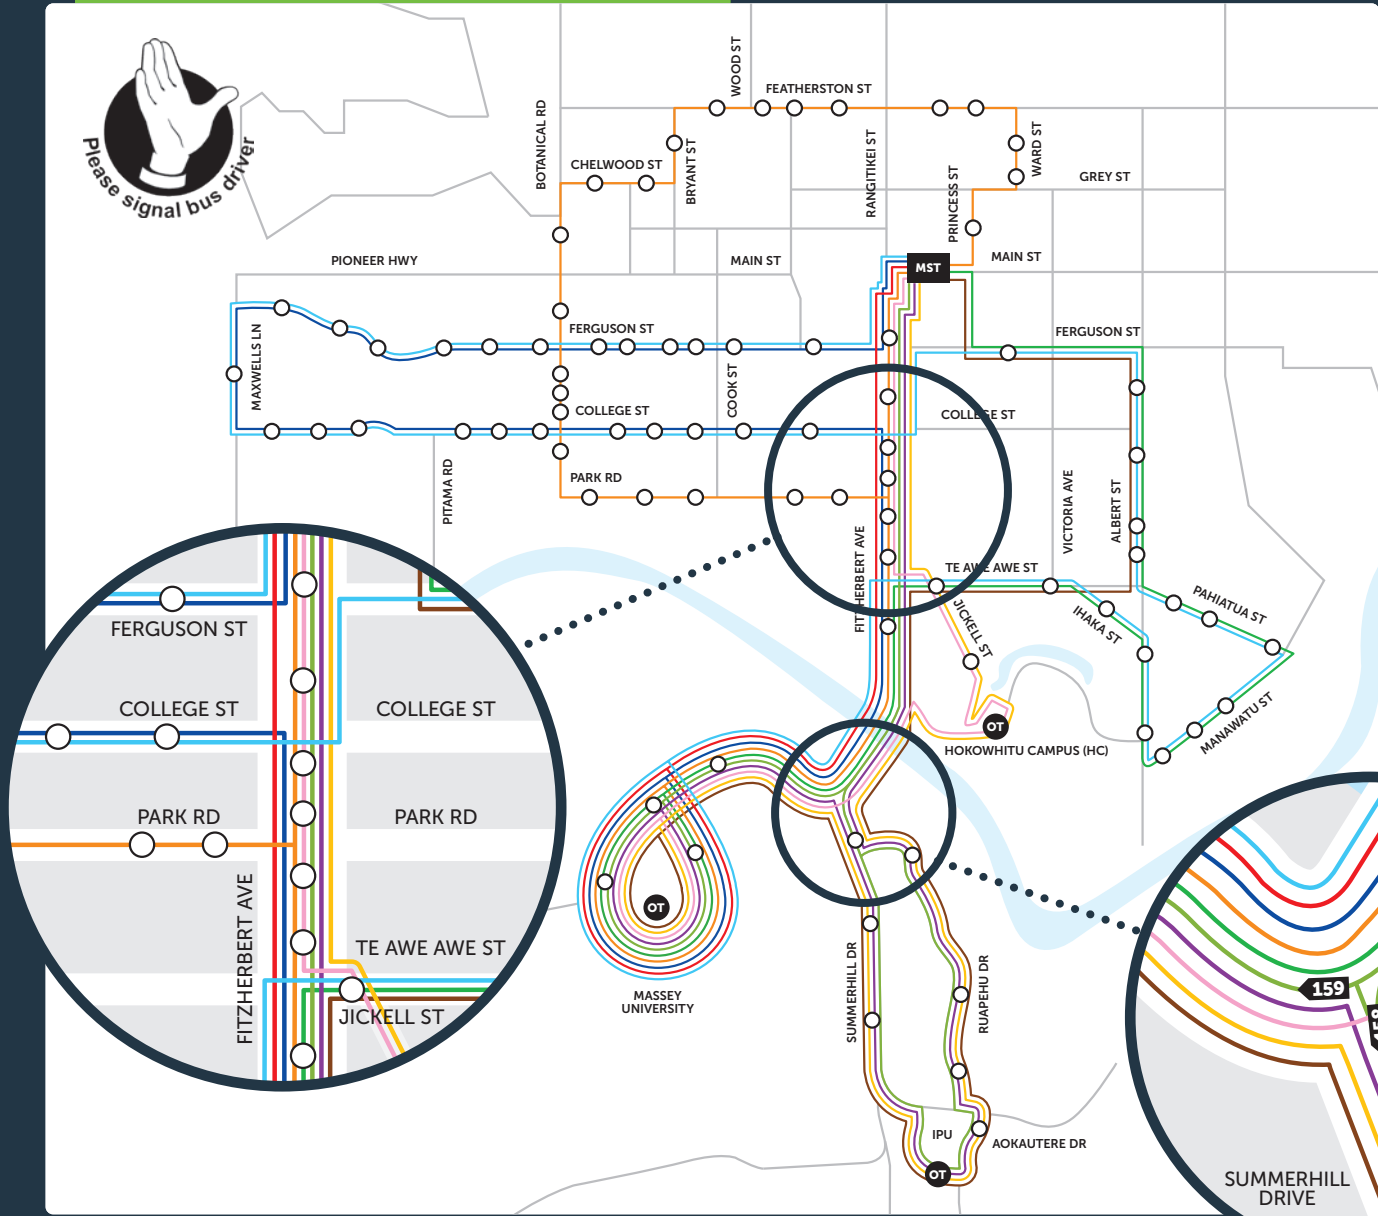

PALMERSTON NORTH - MASSEY - IPU

ROUTES & KEY

- 150 Massey
- 150x Massey via Atawhai
- 151 Massey via Albert
- 152 Massey via Maxwells
- 153 Massey via Chelwood
- 154 IPU
- 154x City via Atawhai
- 155 Massey via HC
- 156 Massey via HC & IPU
- 157 Massey via Albert & IPU
- 158 IPU-Massey-City
- 159 Massey-IPU-City
- 160 City via Albert & Maxwells
- MST Main St Terminal (MST)
- Bus Stops
- Outer Terminals (OT) (Massey, Hokowhitu Campus and IPU)

All routes are complete loops, once the bus departs the Main St Terminal (MST), it will travel in either a clockwise or anticlockwise direction until it arrives back at the Main St Terminal.

PUBLIC HOLIDAY?

No bus services operate on Good Friday, Easter Sunday, Christmas Day or ANZAC Day. On all other public holidays, services operate according to the Sunday timetable.

SEMESTER BREAK SERVICES

Semester timetables relate to semesters one and two only. At all other times, use the non-semester timetable. Semester dates available at massey.ac.nz

Bee™

Bee Cards are your electronic bus card making travel cheaper and easier.

Get yours from the driver or online and register it today.

BeeCard.co.nz