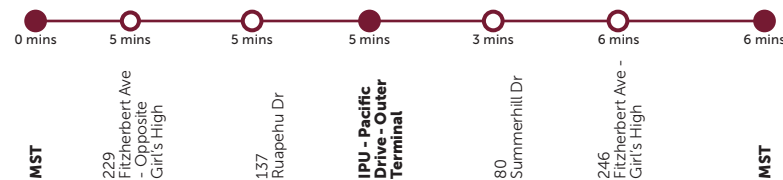

Weekends - Saturday (Semester and Non-Semester)

ROUTE	MST	IPU	MASSEY	IPU	MST
159	8:00am		8:10am	8:20am	8:35am
158	8:45am	8:55am	9:05am		9:20am
159	9:30am		9:40am	9:50am	10:05am
158	10:15am	10:25am	10:35am		10:50am
159	11:00am		11:10am	11:20am	11:35am
158	11:45am	11:55am	12:05pm		12:20pm
159	12:30pm		12:40pm	12:50pm	1:05pm
158	1:15pm	1:25pm	1:35pm		1:50pm
159	2:00pm		2:10pm	2:20pm	2:35pm
158	2:45pm	2:55pm	3:05pm		3:20pm
159	3:30pm		3:40pm	3:50pm	4:05pm
158	4:15pm	4:25pm	4:35pm		4:50pm
159	5:00pm		5:10pm	5:20pm	5:35pm
158	5:45pm	5:55pm	6:05pm		6:20pm
159	6:30pm		6:40pm	6:50pm	7:05pm

Weekends - Sunday (Semester and Non-Semester)

ROUTE	MST	IPU	MASSEY	IPU	MST
158	8:00am	8:10am	8:20am		8:35am
159	9:00am		9:10am	9:20am	9:35am
158	10:00am	10:10am	10:20am		10:35am
159	11:00am		11:10am	11:20am	11:35am
158	12:00pm	12:10pm	12:20pm		12:35pm
159	1:00pm		1:10pm	1:20pm	1:35pm
158	2:00pm	2:10pm	2:20pm		2:35pm
159	3:00pm		3:10pm	3:20pm	3:35pm
158	4:00pm	4:10pm	4:20pm		4:35pm
159	5:00pm		5:10pm	5:20pm	5:25pm
158	6:00pm	6:10pm	6:20pm		6:35pm

For public holiday services see page 3

113 Summerhill via Ruapehu Dr

WEEKDAYS

7:15 am	7:20am	7:25 am	7:30 am	7:33 am	7:39 am	7:45 am
8:00 am	8:05 am	8:10 am	8:15 am	8:18 am	8:24 am	8:30 am
8:45 am	8:50 am	8:55 am	9:00 am	9:03 am	9:09 am	9:15 am
9:30 am	9:35 am	9:40 am	9:45 am	9:48 am	9:54 am	10:00 am
10:15 am	10:20 am	10:25 am	10:30 am	10:33 am	10:39 am	10:45 am
11:00 am	11:05 am	11:10 am	11:15 am	11:18 am	11:24 am	11:30 am
11:45 am	11:50 am	11:55 am	12:00 pm	12:03 pm	12:09 pm	12:15 pm
12:30 pm	12:35 pm	12:40 pm	12:45 pm	12:48 pm	12:54 pm	1:00 pm
1:15 pm	1:20 pm	1:25 pm	1:30 pm	1:33 pm	1:39 pm	1:45 pm
2:00 pm	2:05 pm	2:10 pm	2:15 pm	2:18 pm	2:24 pm	2:30 pm
2:45 pm	2:50 pm	2:55 pm	3:00 pm	3:03 pm	3:09 pm	3:15 pm
3:30 pm	3:35 pm	3:40 pm	3:45 pm	3:48 pm	3:54 pm	4:00 pm
4:15 pm	4:20 pm	4:25 pm	4:30 pm	4:33 pm	4:39 pm	4:45 pm
5:00 pm	5:05 pm	5:10 pm	5:15 pm	5:18 pm	5:24 pm	5:30 pm
5:20 pm	5:25 pm	5:30 pm	5:35 pm	5:38 pm	5:44 pm	5:50 pm
5:45 pm	5:50 pm	5:55 pm	6:00 pm	6:03 pm	6:09 pm	6:15 pm
6:30 pm	6:35 pm	6:40 pm	6:45 pm	6:48 pm	6:54 pm	7:00 pm

MST, The Square, Fitzherbert, Tennent, Summerhill, Ruapehu, Aokautere, Pacific, IPU Outer Terminal (OT), Aokautere, Summerhill, Tennent, Fitzherbert, The Square, MST

Times in **BOLD** are scheduled, all other times are approximate.

For public holiday services see page 3

PLAN AHEAD

Download the GoHorizons bus app free from the Apple Store or Google Play.

Enter your current location, where you would like to go and when you would like to arrive/leave and the app matches you to the right bus.