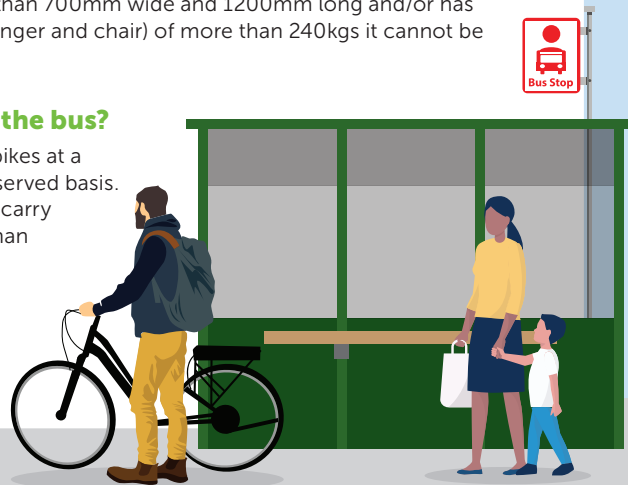

Help I've left something on the bus, who do I call?

Give the bus operator a call on 06 355 4955. Please note no responsibility will be accepted by the bus operator or Horizons Regional Council for lost property.

I'm a Massey/UCOL/IPU/ETC student or staff member, how do I catch the bus for free?

You may need to load your free travel concession on to your Bee Card. Please check with your tertiary provider. Remember to carry your student/staff ID with you when travelling.

I need to catch two buses to get across town, do I have to pay two fares?

As long as you catch the second bus within the hour of your original trip, transfers are free. If you're paying by Bee Card tag on and off both buses. If you're paying by cash make sure you have your original ticket with you. Transfers are not valid for return trips.

Buses are wheelchair accessible, what does that mean?

Wheelchair accessible buses are low floored, no more steps to climb up, and there is enough room for wheelchairs to fit. Please note if your wheelchair takes up a space of more than 700mm wide and 1200mm long and/or has a combined weight (passenger and chair) of more than 240kgs it cannot be carried.

Can I take a bike on the bus?

Yes, buses can carry two bikes at a time, on a first come first served basis. The racks are designed to carry bikes with wheels larger than 16 inches. Visit our website for more information. Bikes are not permitted inside the bus.

FARES

	Cash Fare	Bee Card
Child/Youth School-aged (If not in school uniform please provide ID) Under 5's travel FREE	$1.50	$1.20
Concessions* Student, Beneficiaries, Senior 65+	$1.80	$1.50
Adult	$2.50	$2.00
SuperGold Card Holders Between 9am-3pm and 6.30pm to the end of day on weekdays, all day on weekends and public holidays	FREE	FREE
UCOL/IPU/ETC/Massey students and staff*	FREE	FREE
Adult Monthly Pass	$55	
Child Monthly Pass	$35	

*Cash fare on production of current ID. Bee Card fare on use of registered Bee Card with concession loaded. Student fares available only with NZ tertiary education providers. **Fares subject to change.** Please visit www.horizons.govt.nz for up-to-date fare information.

Horizons Regional Council plans and operates services according to the timetable; road conditions, traffic calming measures, special events and weather may cause delays.

FARE INFORMATION

What is a Bee Card?

Bee Cards are our electronic bus card which replaced the GoCard. Bee Card makes travelling by bus easier – get your card online at beecard.co.nz, on the bus, or freephone Horizons on **0508 800 800**.

Bee Cards need to be registered to enable online top up, and to protect your balance if you lose your card. You can also manage multiple cards online.

Monthly passes remain the same, simply purchase these online or through your

driver (cash only onboard, exact amount is preferred). A monthly pass allows you 30 days unlimited travel from first use. Simply tag on and tag off.

How much does it cost?

Bee Cards cost $5 and require a top up of $5 or more.

All replacement cards cost $5 (includes postage/admin), and require a top up of $5 or more.

Please see beecard.co.nz for full terms and conditions.