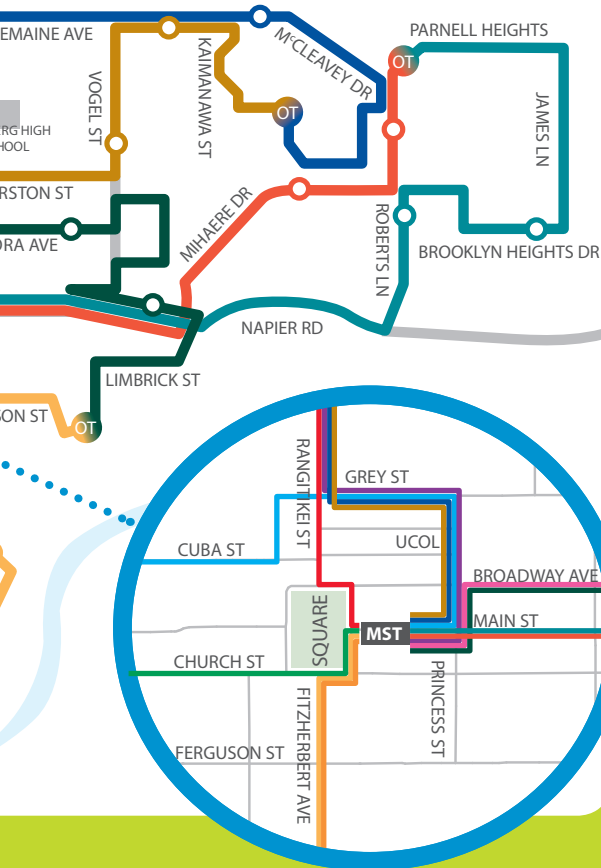

On the following page is a map of Palmerston North with the bus routes marked. All routes are complete loops. Once the bus departs the Main St Terminal (MST) it will travel in either a clockwise or anticlockwise direction until it arrives back at the Main St Terminal. Routes take approximately 35-40 minutes to complete. The colour of the route name corresponds with the route colour on the map, indicating the direction the bus will travel when departing the Main St Terminal. (For Summerhill and Massey University services please see separate timetable).

PALMERSTON NORTH

ROUTES

- | | |
|--|--|
|  1 Awapuni |  8 Roslyn |
|  2 Rugby |  9 Rangiora |
|  3 Highbury |  10 Brightwater |
|  4 Takaro |  31 Fernlea |
|  5 Cloverlea |  32 Heights |
|  6 Milson |  Timing Points |
|  7 Rhodes |  Outer Terminals (OT) |

All routes are complete loops, once the bus departs the Main St terminal (MST), it will travel in either a clockwise or anticlockwise direction until it arrives back at the Main St terminal.

GRAB-A GoCard!