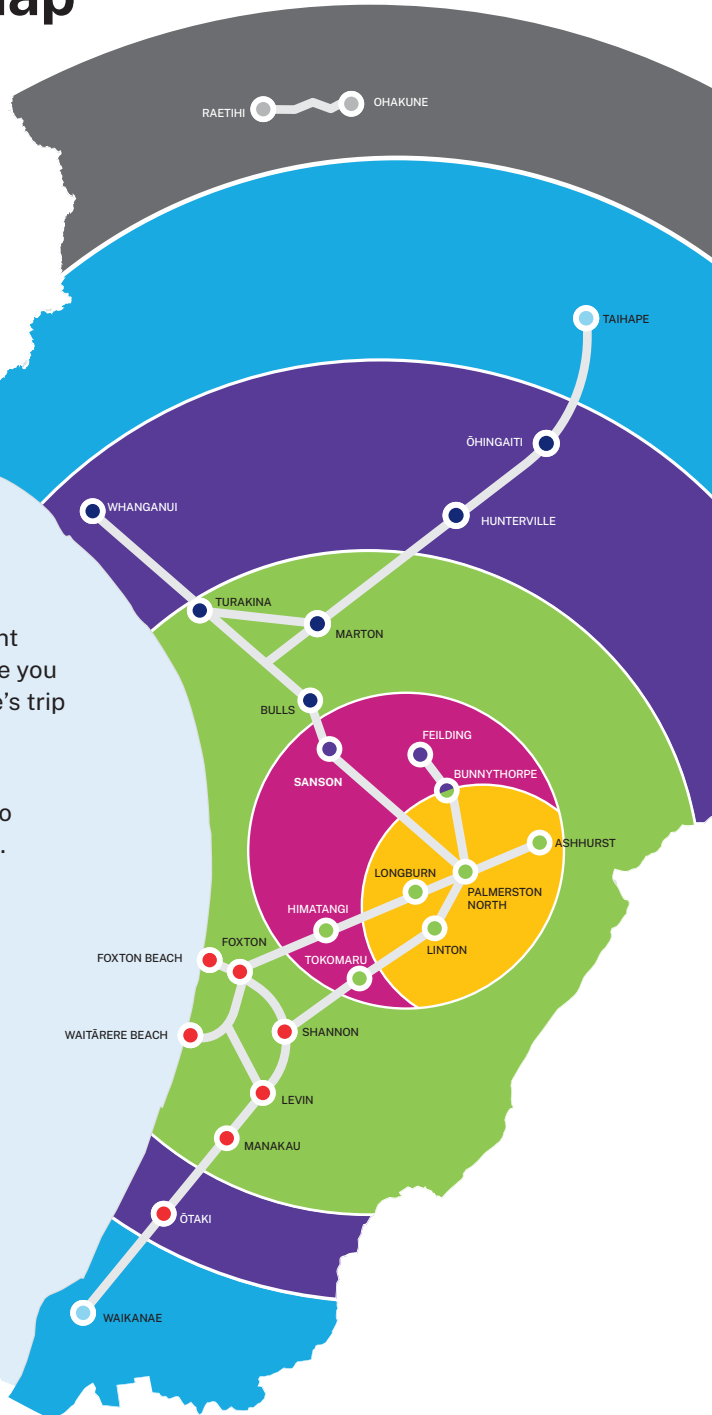

Download the Transit app or visit www.horizons.govt.nz to keep up to date with any changes.

**Download the Transit app
for real-time tracking from
Google Play or the App Store.**

Fare zone map

How to use this map

Once you cross into a different colour on the map from where you started, you pay for that zone's trip when you tag off.

For example: Travelling from Papaioea Palmerston North to Whanganui is a four zone trip.