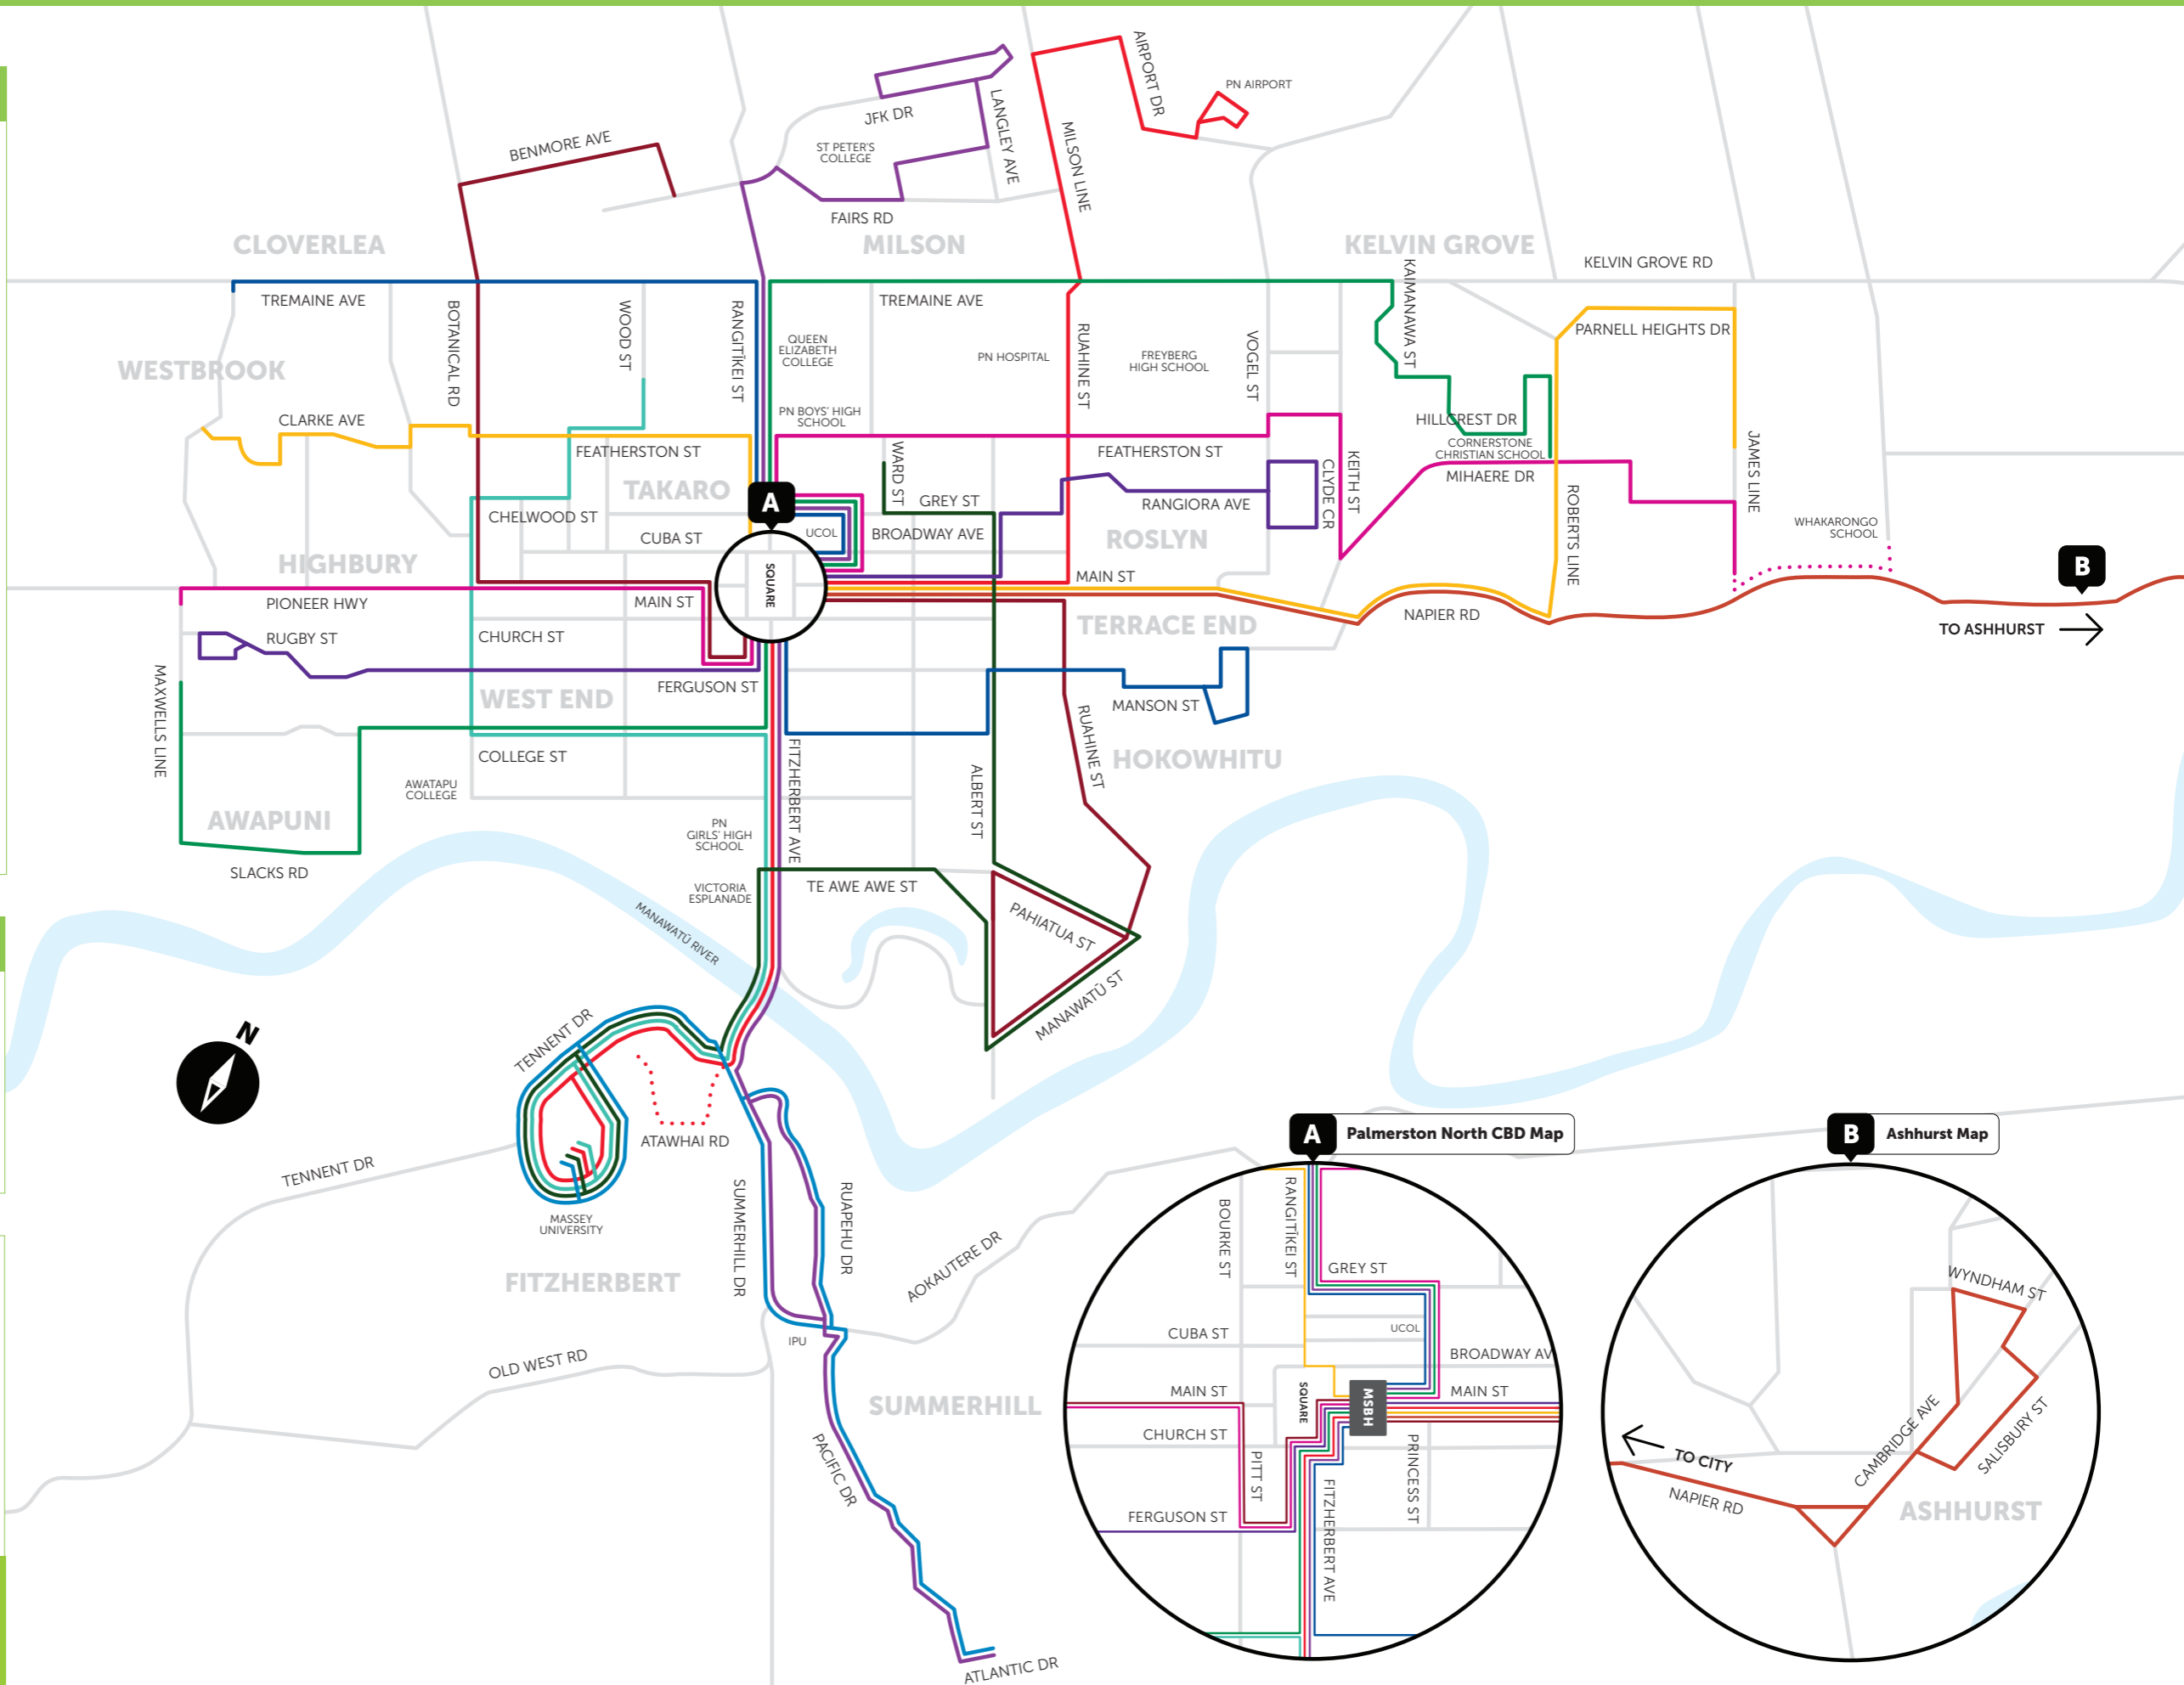

Palmerston North Public Bus Services

Bus Routes

- 101 Airport – Massey
- 102 Maxwells Line – Roberts Line
- 103 Cloverlea – Hokowhitu
- 104 Clarke Ave – Parnell Heights
- 105 Milson – Summerhill
- 106 James Line – Pioneer Hwy
- 107 Terrace End – Westbrook
- 108 Clyde Cres – Rugby St
- 114 Ashhurst Connector
- 121 City East – Massey
- 122 City West – Massey
- 123 Summerhill – Massey

Key

- MSBH Main St Bus Hub (MSBH)
- ⋯ 101x Atawhai Road extension
- ⋯ 106x Whakarongo School extension

GET IT ON
Google Play

Download on the
App Store

Download the Transit app for real-time tracking

A Palmerston North CBD Map

B Ashhurst Map