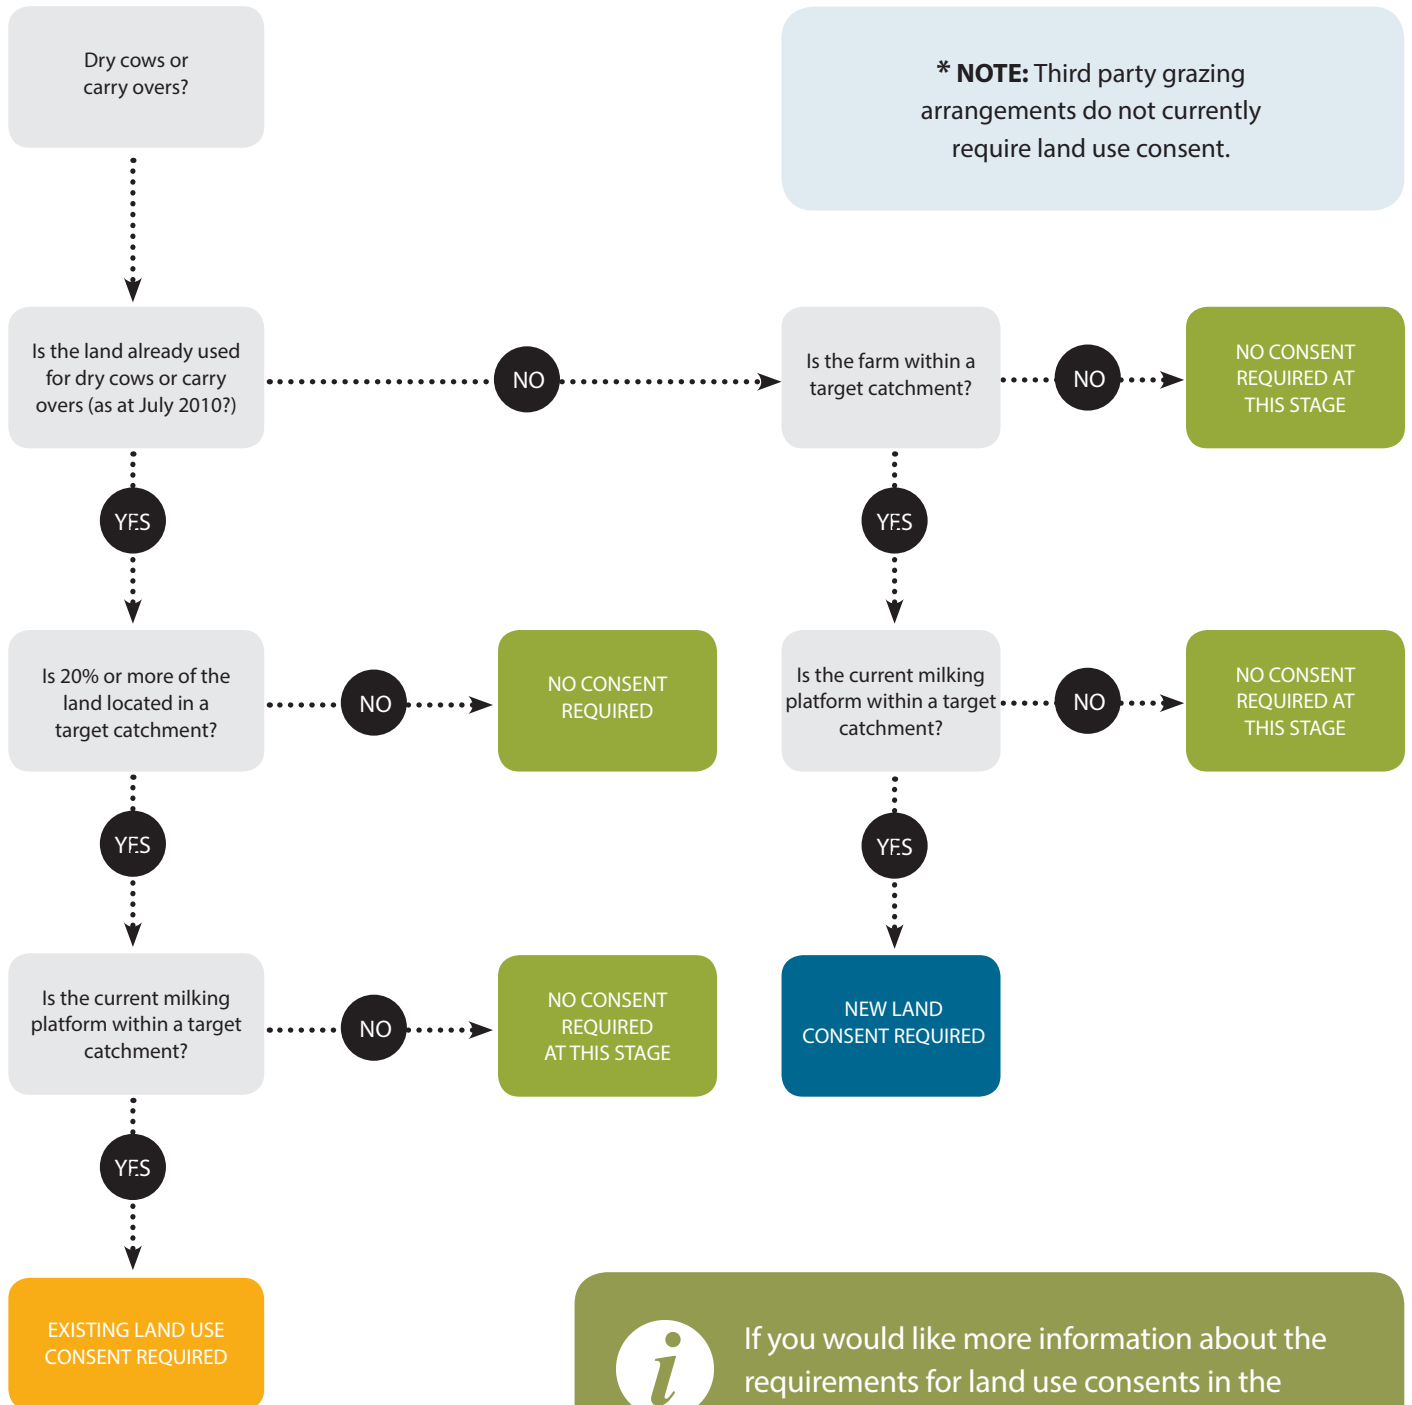

LAND USED FOR DAIRY FARMING

LAND USED FOR **DAIRY FARMING**

i If you would like more information about the requirements for land use consents in the Horizons Region, please contact the **Rural Advice team** on freephone **0508 800 800**.