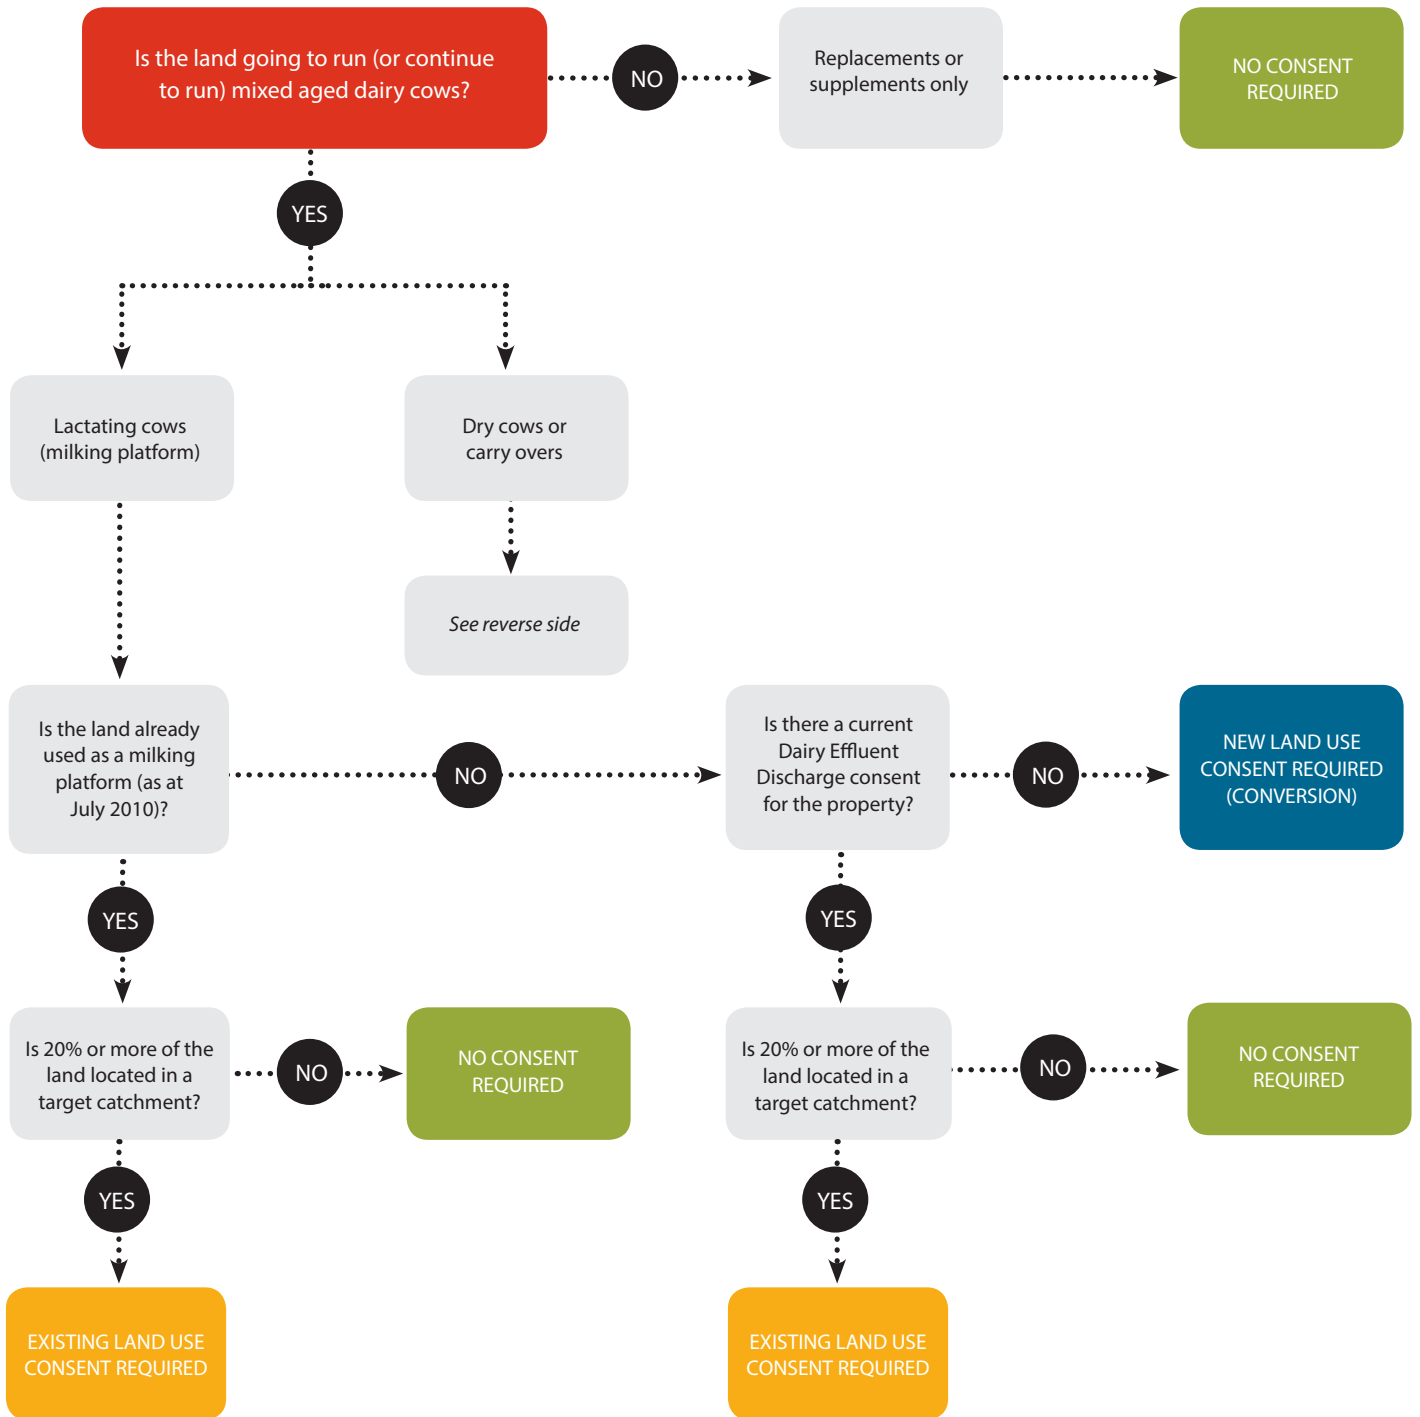

LAND USED FOR DAIRY FARMING

LAND USED FOR **DAIRY FARMING**

i If you would like more information about the requirements for land use consents in the Horizons Region, please contact the **Rural Advice team** on freephone **0508 800 800**.