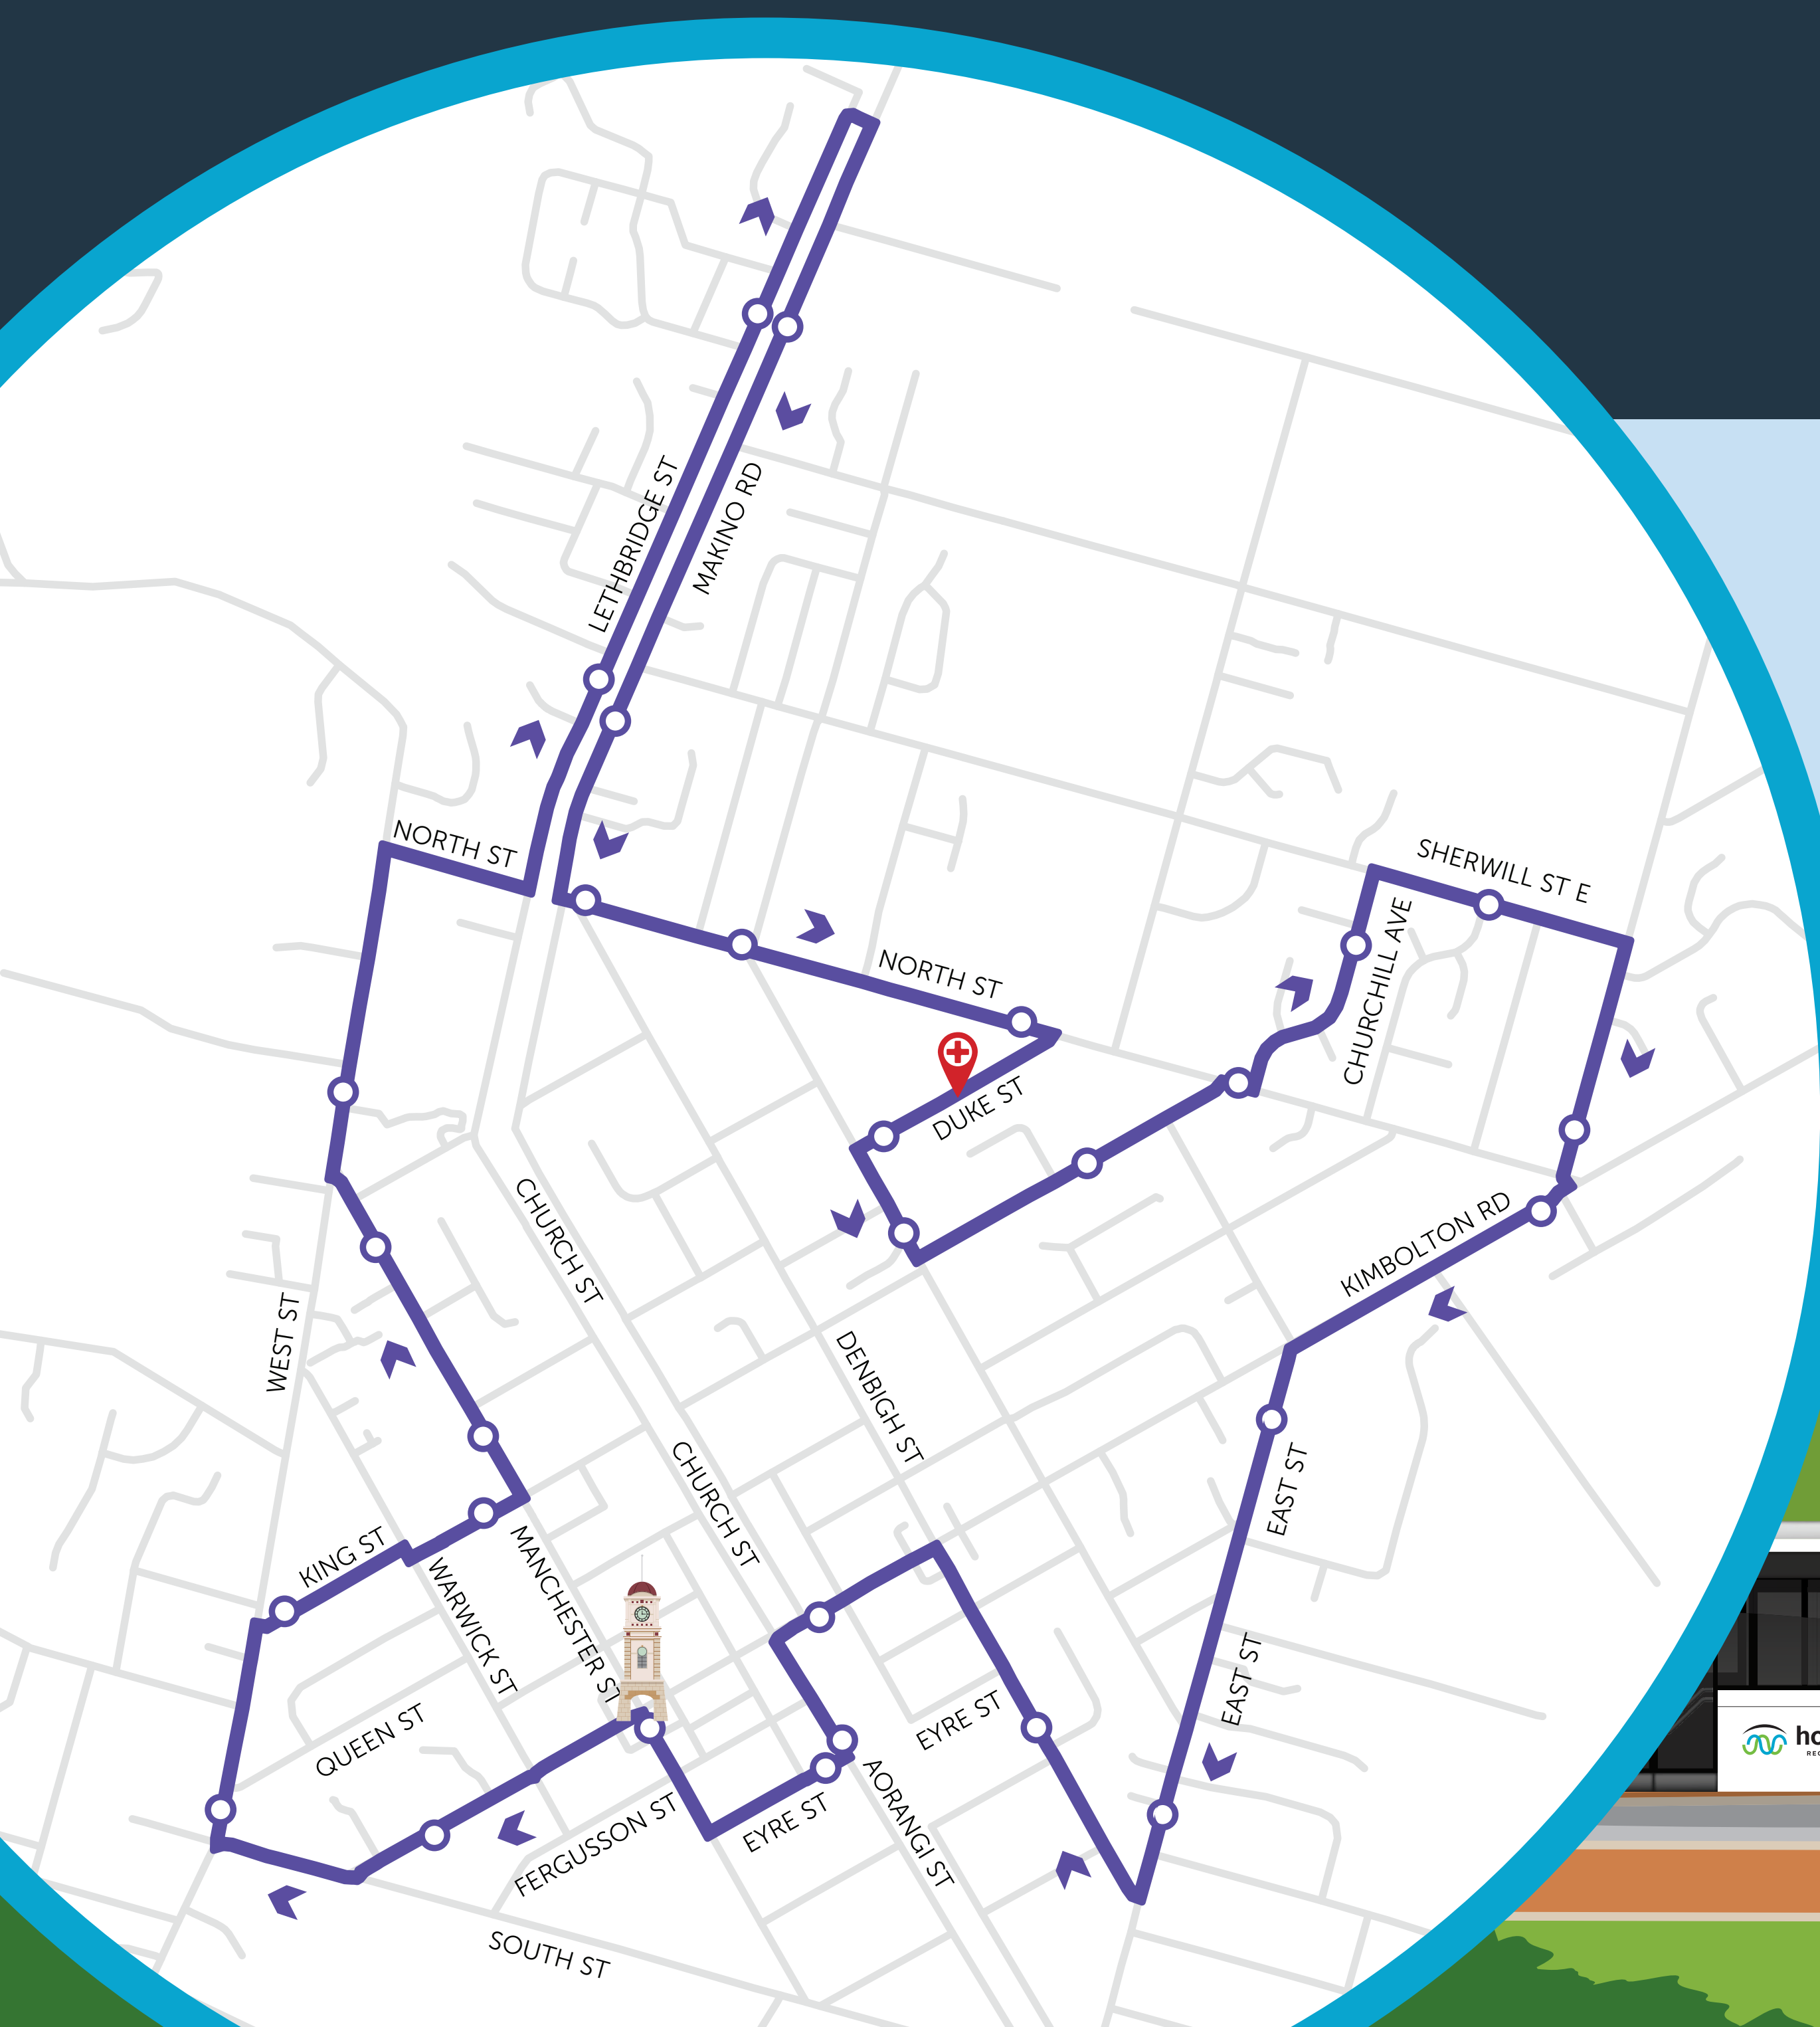

8 runs every weekday and 4 runs on Saturdays. Providing you frequent, reliable and easy access to shops, supermarkets and schools.

For more information and updates head to our transport page on [www.horizons.govt.nz](http://www.horizons.govt.nz)

### Timetables coming early 2022

The service will begin and end at Manchester Square, the main stops will include:

- Manchester Street School
- Feilding High School
- Lethbridge Street
- Duke Street
- Woodland Retirement Village
- Feilding Intermediate
- Countdown

**KEY**

- DIRECTION OF TRAVEL
- MANCHESTER SQUARE
- MEDICAL CENTRE
- BUS STOPS

[horizons.govt.nz](http://horizons.govt.nz)

**horizons**  
REGIONAL COUNCIL