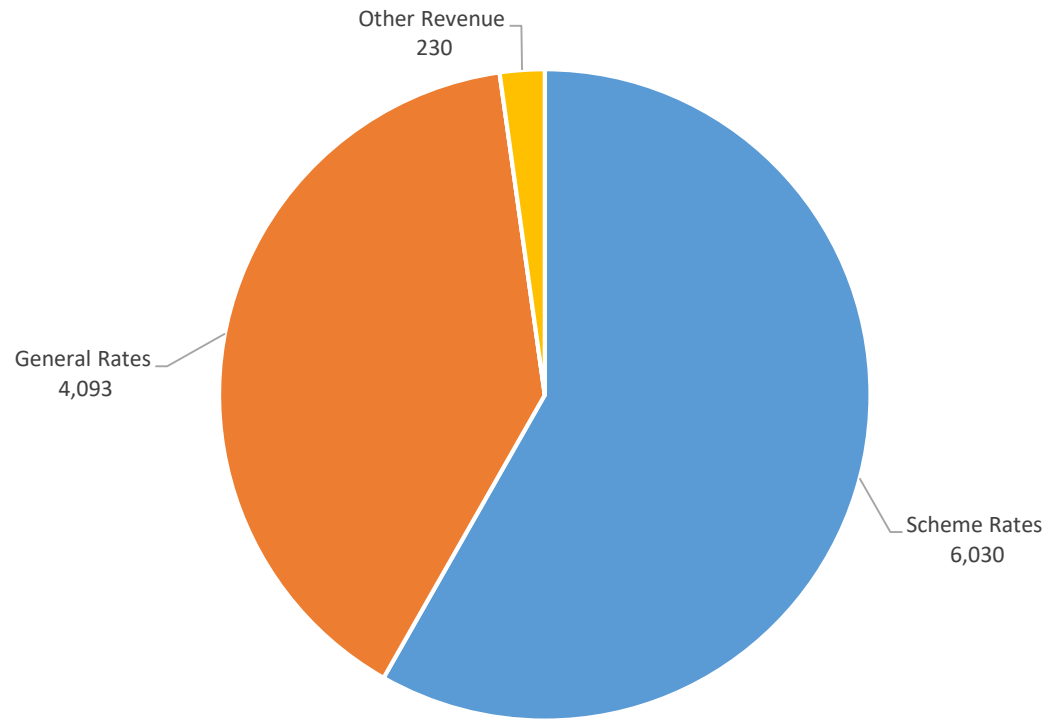

2021 SCHEME UPDATE SUMMARY

Pakihi Scheme

SCHEME REVENUE & EXPENDITURE 2020/21

Scheme Revenue - Current Year

Scheme Expenditure - Current Year

SCHEME REVENUE & EXPENDITURE 2021/22

Scheme Revenue - 2021/22

Scheme Expenditure - 2021/22