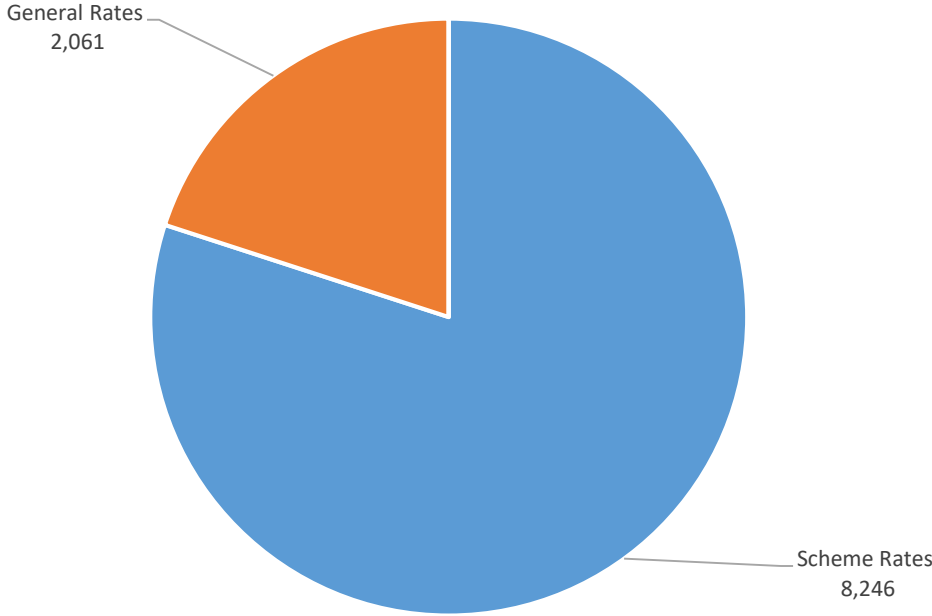

2021 SCHEME UPDATE SUMMARY

Pakihi Scheme

SCHEME REVENUE & EXPENDITURE 2020/21

Scheme Revenue - Current Year

Scheme Expenditure - Current Year

SCHEME REVENUE & EXPENDITURE 2021/22

Scheme Revenue - 2021/22

Scheme Expenditure - 2021/22