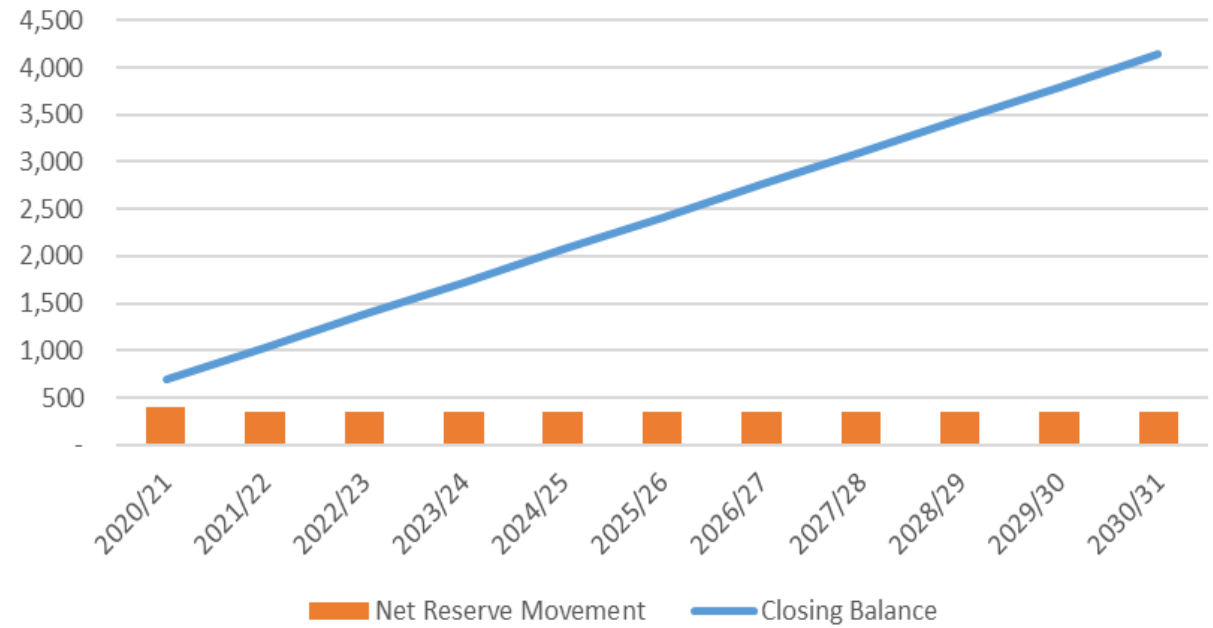

Renewal Reserve