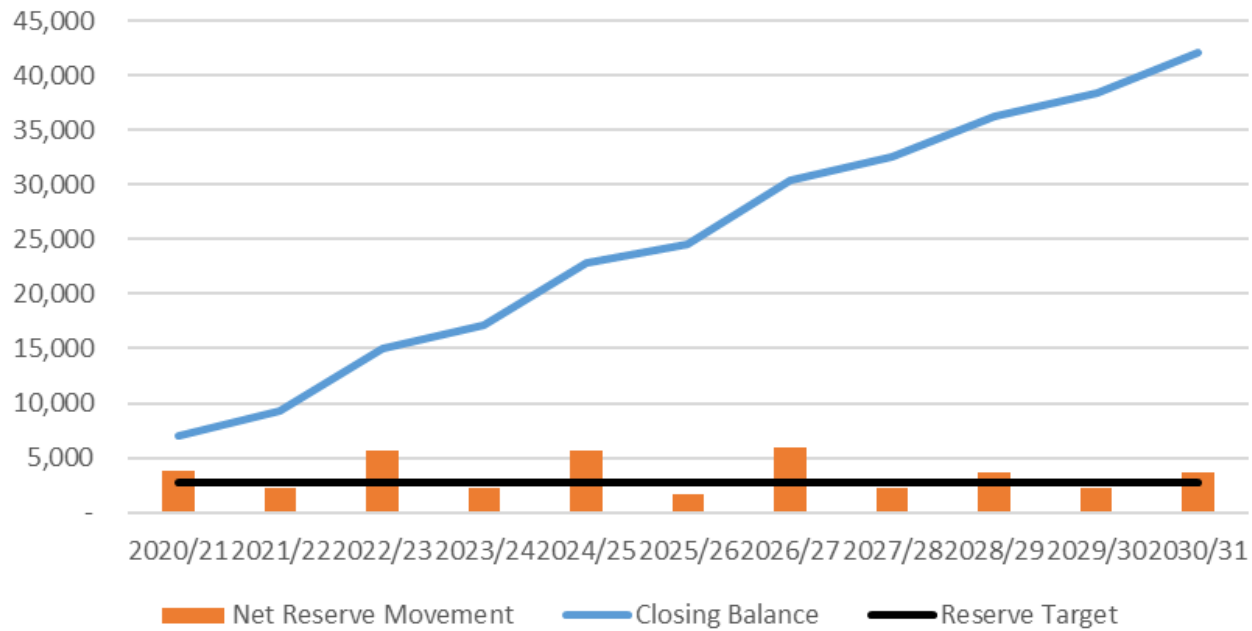

Scheme Reserve