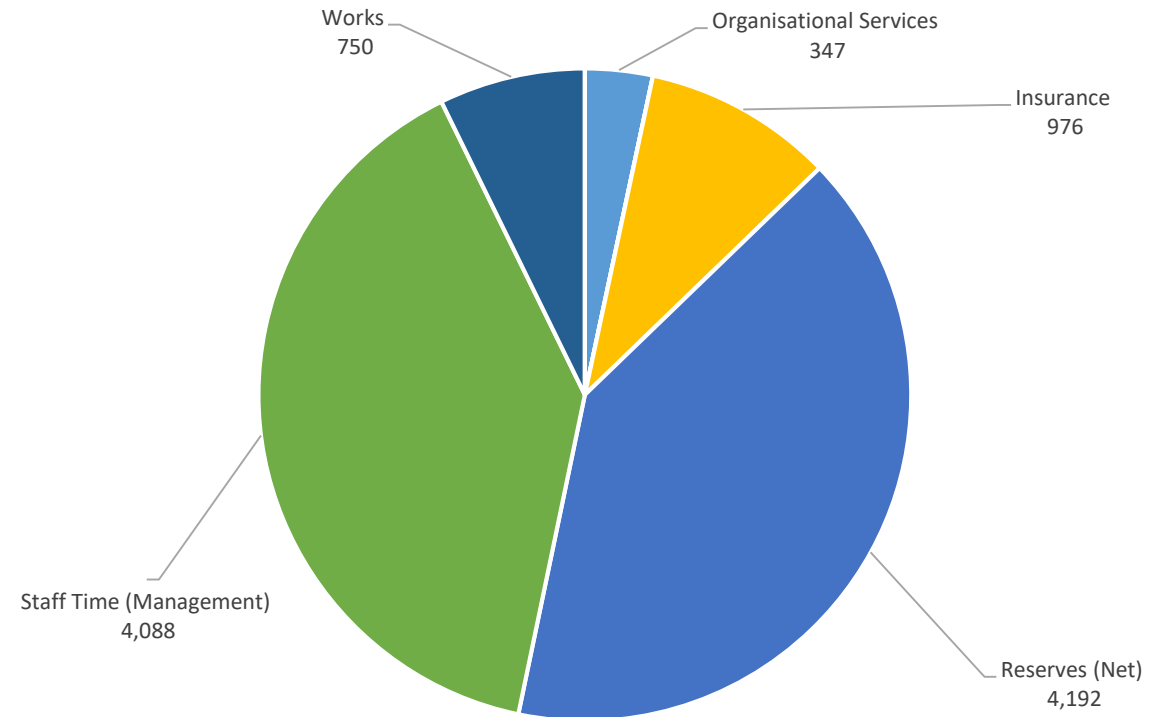

2021 SCHEME UPDATE SUMMARY

Pakihi Scheme

SCHEME REVENUE & EXPENDITURE 2020/21

Scheme Revenue - Current Year

Scheme Expenditure - Current Year

SCHEME REVENUE & EXPENDITURE 2021/22

Scheme Revenue - 2021/22

Scheme Expenditure - 2021/22