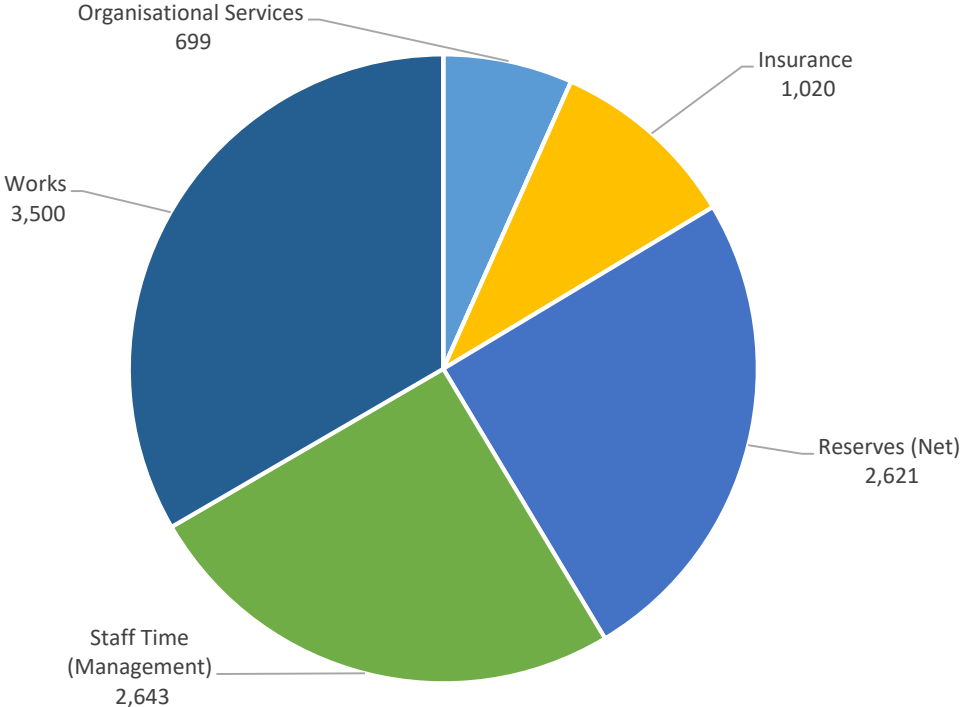

2021 SCHEME UPDATE SUMMARY

Pakihi Scheme

SCHEME REVENUE & EXPENDITURE 2020/21

Scheme Revenue - Current Year

Scheme Expenditure - Current Year

SCHEME REVENUE & EXPENDITURE 2021/22

Scheme Revenue - 2021/22

Scheme Expenditure - 2021/22