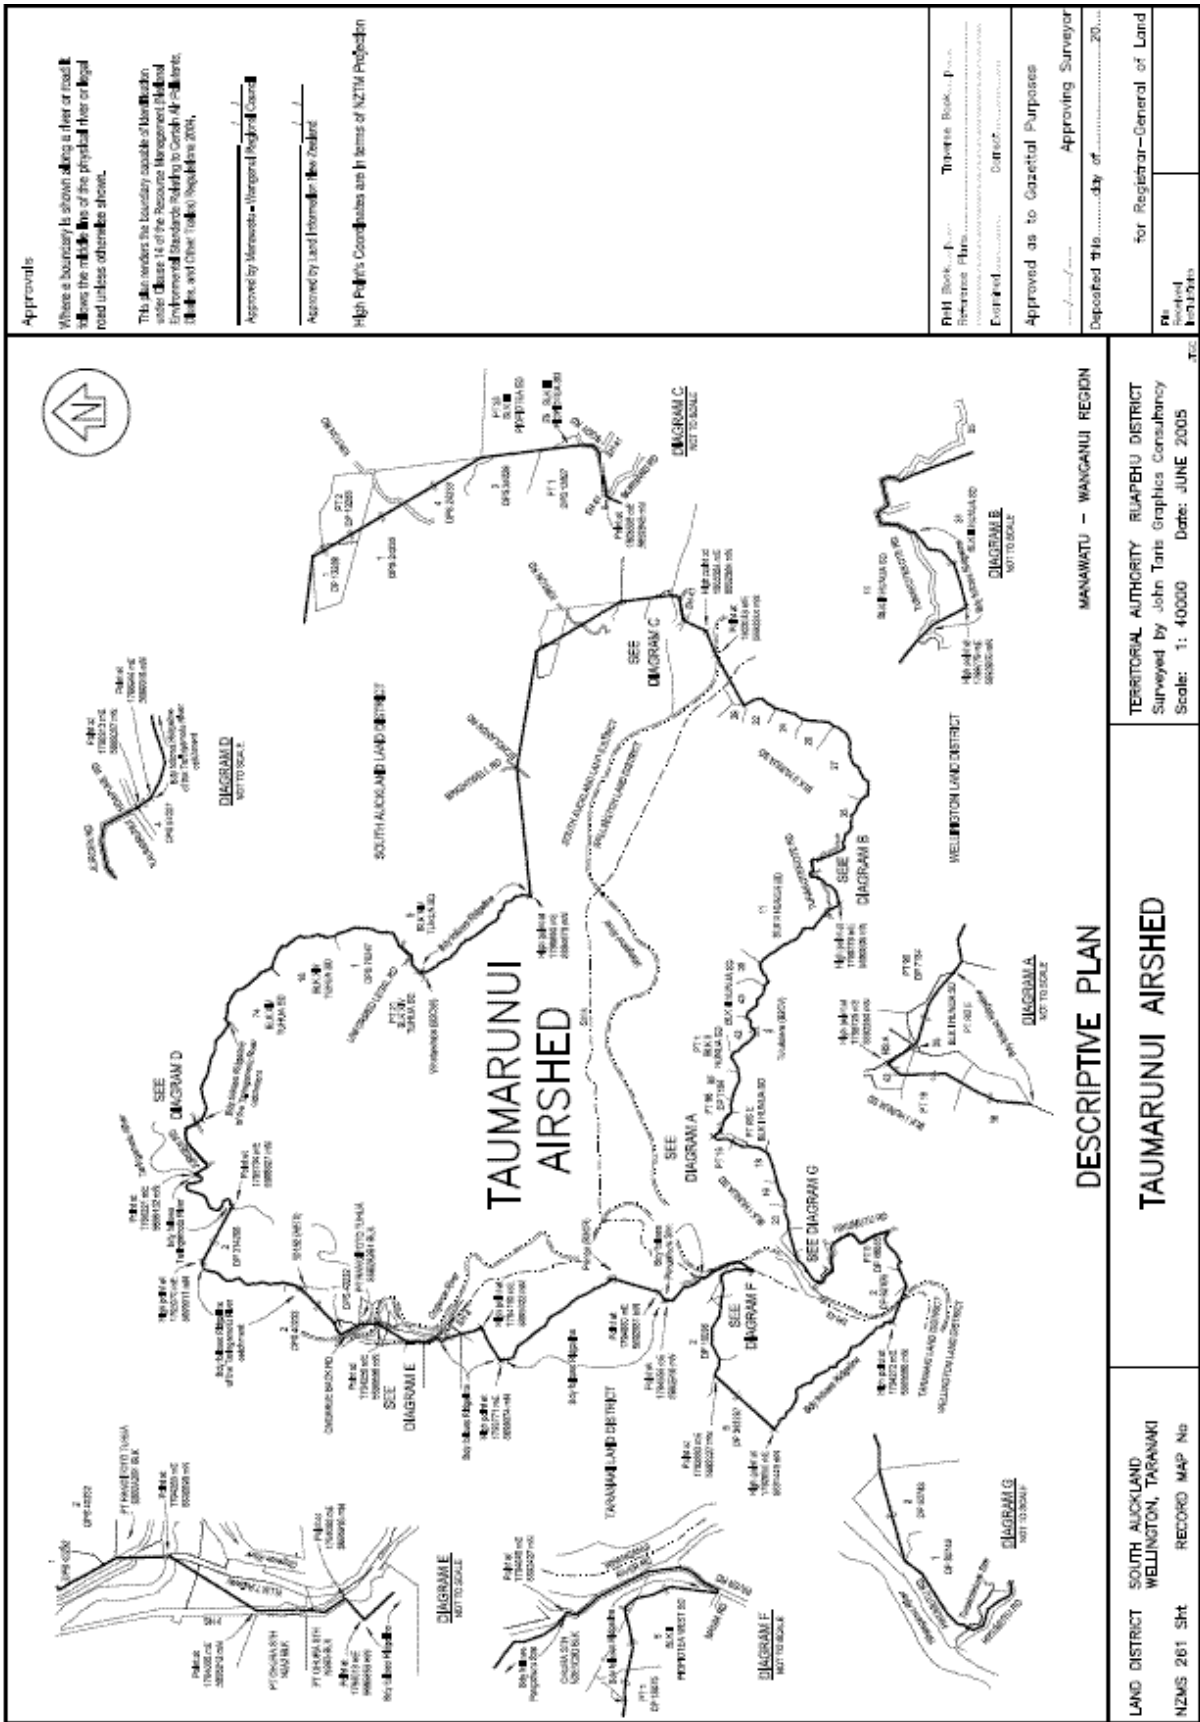

# Schedule G: Air Sheds

Map G:1 Taihape Airshed

Map G:2 Taumarunui Airshed