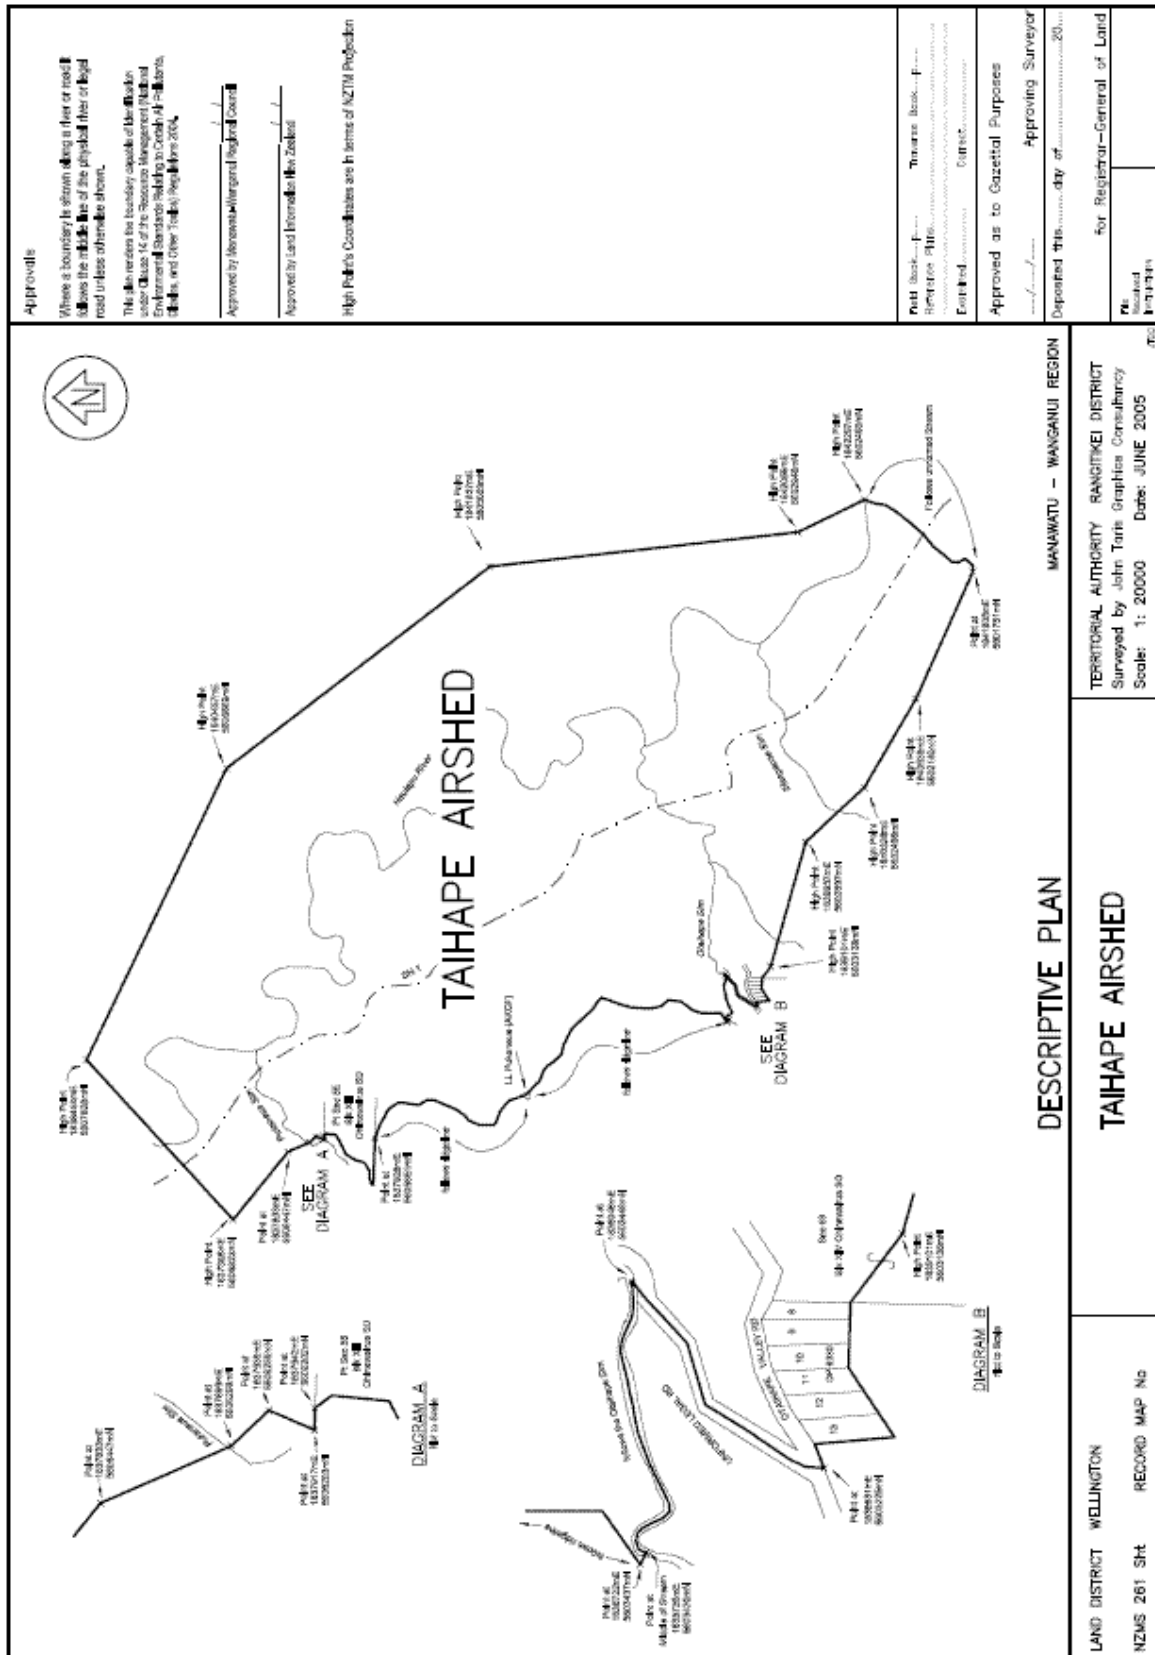

# Schedule G: Air Sheds

Map G:1 Taihape Airshed

Map G:2 Taumarunui Airshed