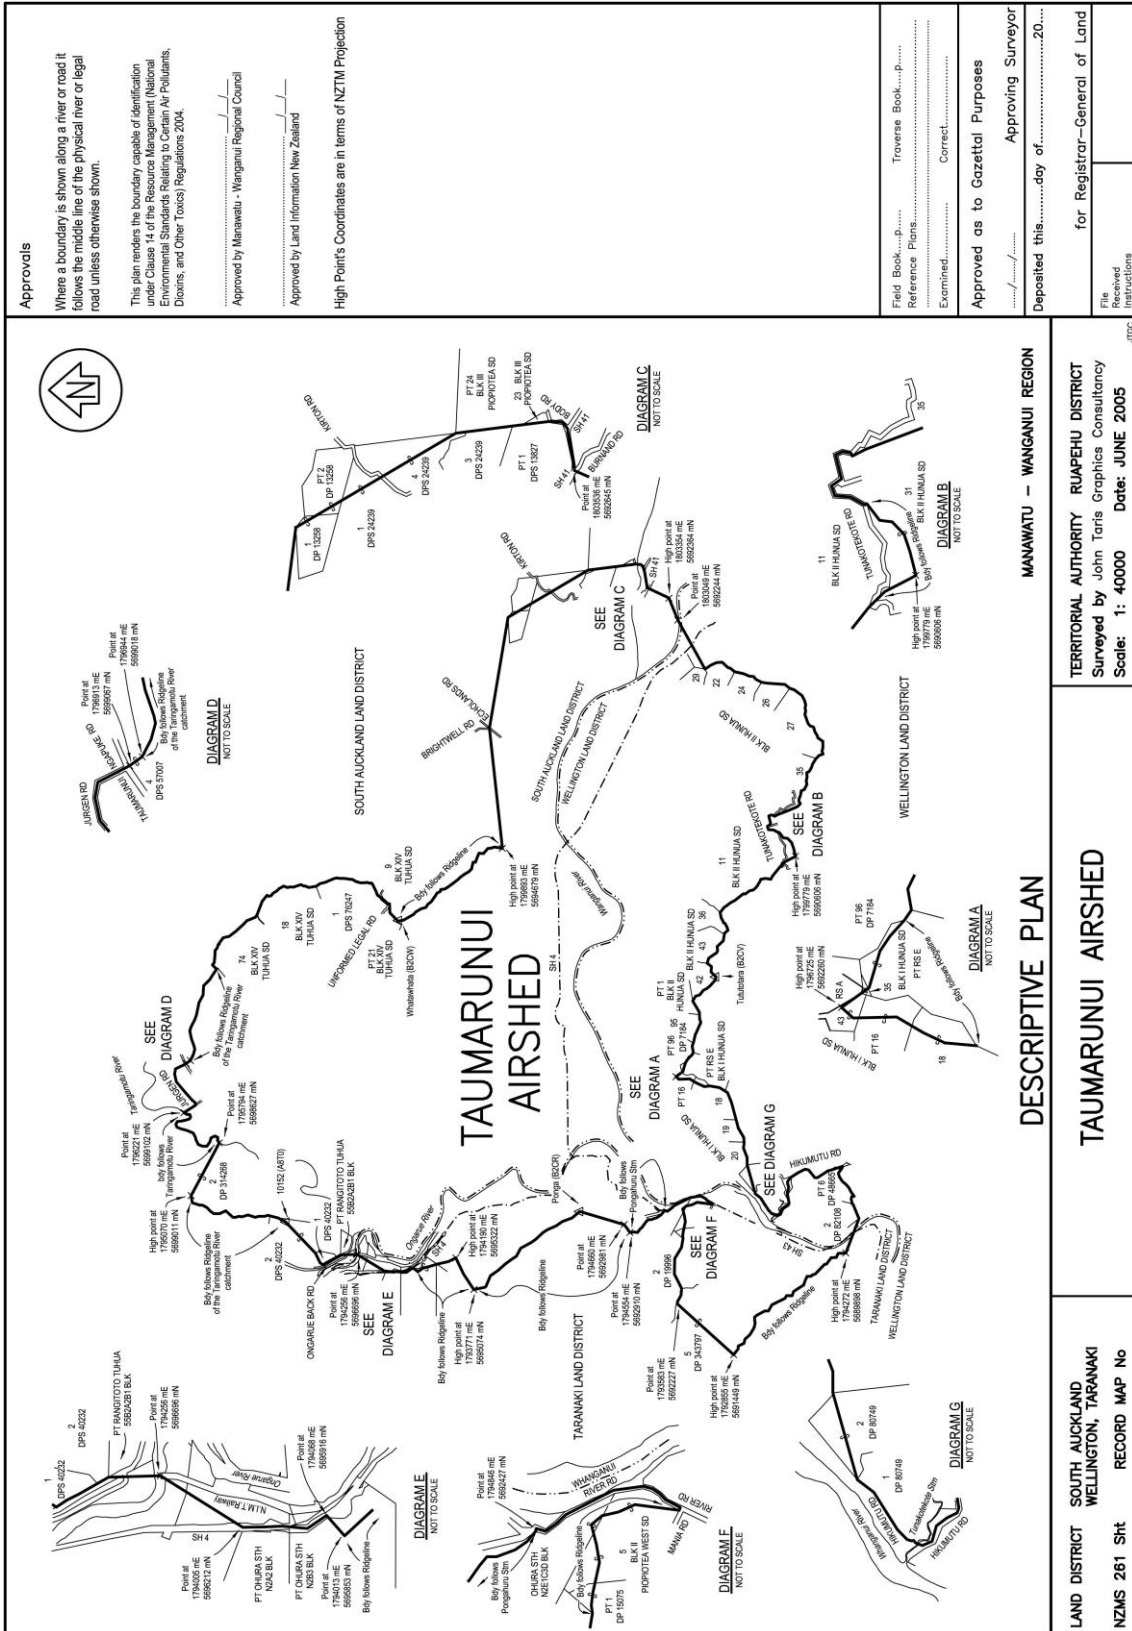

Schedule H: Airsheds

Figure H:1 Taihape Airshed

Figure H:2 Taumarunui Airshed