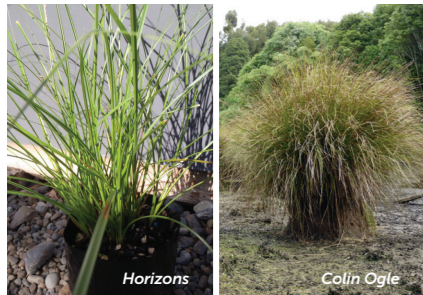

Plant List

This list contains suitable plants for the Lower Eastern Ecological Area. It includes information on suitable habitat for each species and their environmental tolerances.

Name		Height	Suitable habitats				Soil moisture			Tolerances/palatability			Encourages	
Common name	Species name	Height at maturity	Wetland	Riparian	Bush	Slope/Open	Wet	Damp	Free draining	Frost tolerance	Wind tolerance	Possum palatability	Birds	Bees
Narrow leaved ground cover														
Flax, Harakeke	<i>Phormium tenax</i>	2.5m	✓	✓			✓	✓✓	✓	✓✓	✓✓		✓	
Mtn Flax, Wharariki	<i>Phormium cookianum</i>	1.5m		✓		✓			✓✓	✓✓	✓✓		✓	
Purei	<i>Carex secta</i>	1.5m	✓	✓			✓	✓		✓✓	✓✓			
Swamp sedge	<i>Carex virgata</i>	1m	✓	✓			✓	✓	✓✓	✓✓	✓✓			
Toetoe	<i>Cortaderia fulvida</i>	1.5m		✓		✓		✓	✓✓	✓✓	✓✓			
Shrubs														
Coastal shrub daisy	<i>Olearia solandri</i>	3m		✓		✓	✓	✓	✓	✓	✓✓		✓	
Karamu	<i>Coprosma robusta</i>	4m		✓		✓		✓✓	✓	✓	✓✓	✓	✓	
Koromiko	<i>Hebe stricta</i>	2m		✓		✓		✓	✓	✓✓	✓✓	✓		✓
Mānuka	<i>Leptospermum scoparium</i>	6m	✓	✓		✓	✓	✓✓	✓	✓✓	✓✓			✓
Trees														
Cabbage tree, Tī kōuka	<i>Cordyline australis</i>	12m	✓	✓		✓	✓	✓✓	✓	✓✓	✓✓		✓	✓
Five-finger	<i>Pseudopanax arboreus</i>	8m		✓	✓	✓		✓	✓✓	✓✓	✓✓	✓✓	✓	✓
Kānuka	<i>Kunzea ericoides</i>	20m		✓	✓	✓			✓	✓✓	✓✓			✓
Kohuhu	<i>Pittosporum tenuifolium</i>	8m		✓	✓	✓	✓	✓✓	✓	✓✓	✓✓		✓	
Kōwhai	<i>Sophora microphylla</i>	25m		✓	✓	✓		✓	✓✓	✓✓	✓✓		✓	✓
Kōwhai	<i>Sophora tetraptera</i>	15m		✓	✓	✓		✓	✓✓	✓✓	✓✓		✓	✓
Lemonwood, Tarata	<i>Pittosporum eugenoides</i>	12m		✓	✓	✓		✓✓	✓	✓✓	✓✓			✓
Long-leaved lacebark	<i>Hoheria sexstylosa</i>	8m		✓	✓	✓		✓	✓	✓✓	✓✓	✓		✓
Ribbonwood, Manatu	<i>Plagianthus regius</i>	15m		✓	✓		✓	✓✓		✓✓	✓✓	✓		✓

Unless otherwise indicated, all photos have been provided by Taranaki Regional Council.

Narrow leaved ground cover

Flax, Harakeke
Phormium tenax

Mtn flax, Wharariki
Phormium cookianum

Purei
Carex secta

Swamp Sedge
Carex virgata